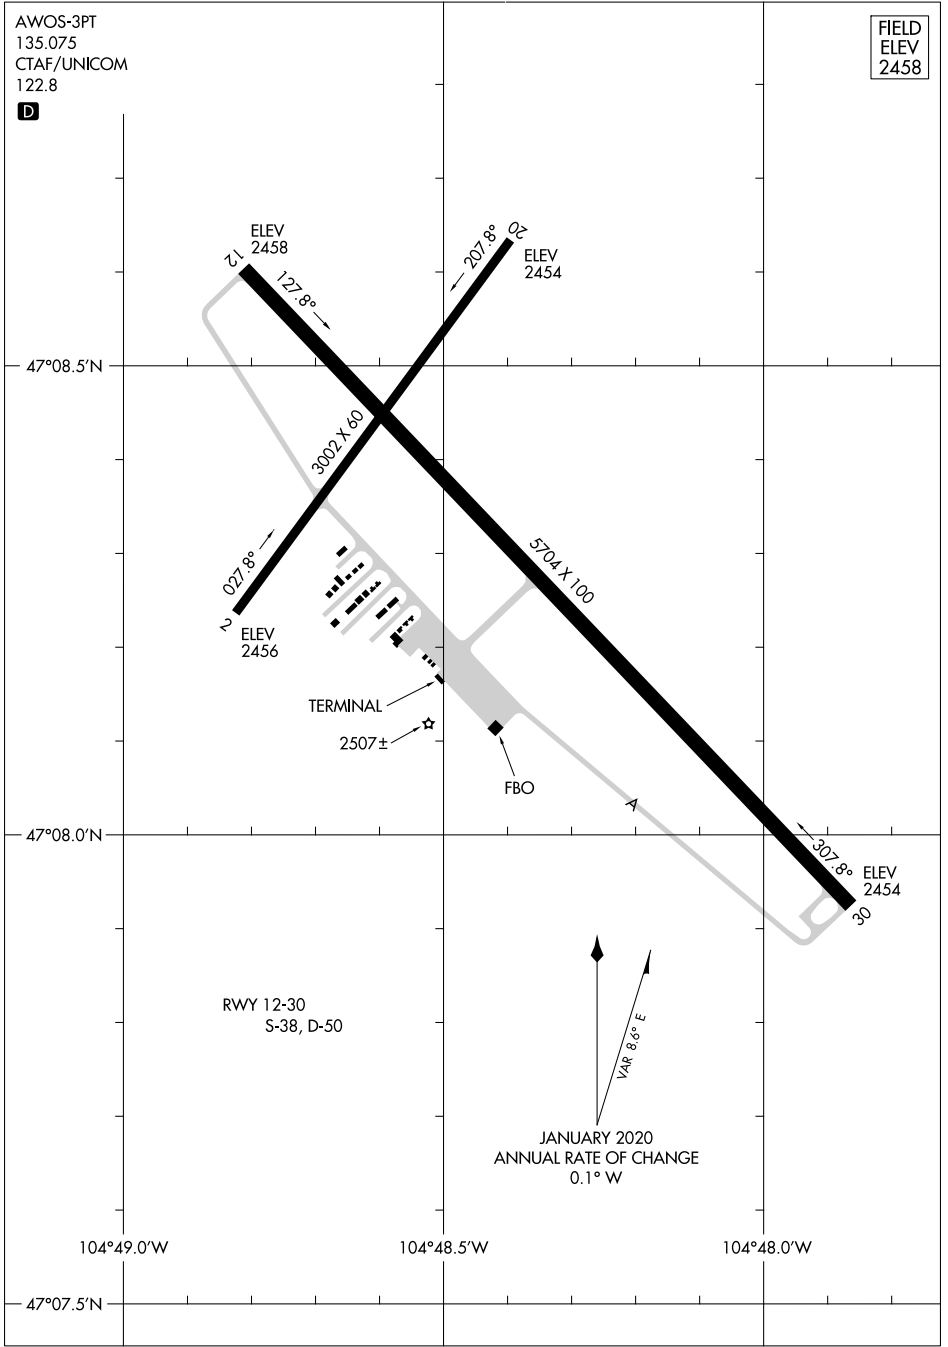

20086

AIRPORT DIAGRAM

AL-6078 (FAA)

DAWSON COMMUNITY (GDV)
GLENDDIVE, MONTANA

AWOS-3PT
135.075
CTAF/UNICOM
122.8

FIELD
ELEV
2458

D

NW-1, 02 DEC 2021 to 30 DEC 2021

NW-1, 02 DEC 2021 to 30 DEC 2021

AIRPORT DIAGRAM

20086

GLENDDIVE, MONTANA
DAWSON COMMUNITY (GDV)