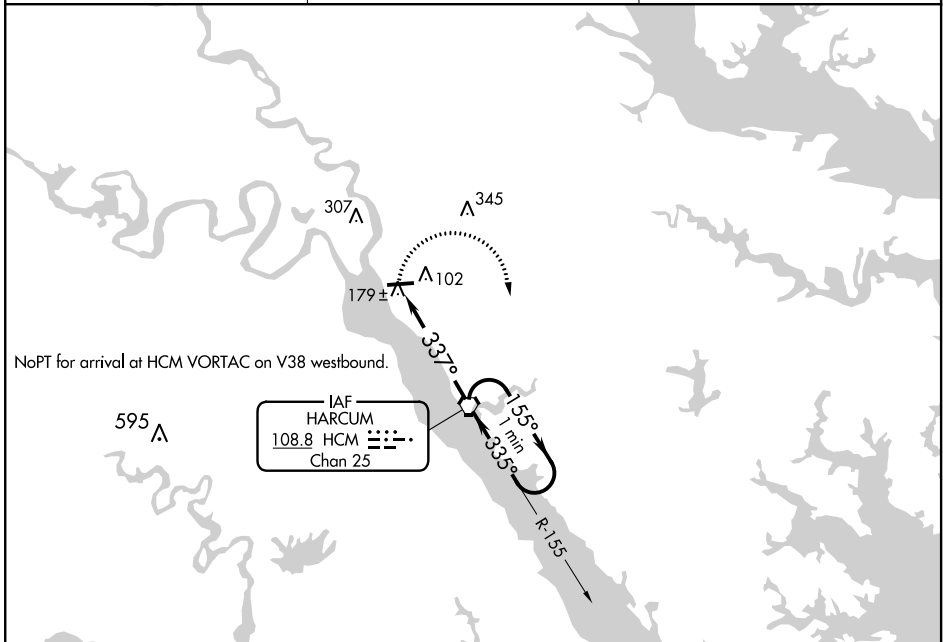

VORTAC HCM 108.8 Chan 25	APP CRS 337°	Rwy Idg TDZE Apt Elev	N/A N/A 20
--	------------------------	-----------------------------	---------------------------------------

VOR-A

MIDDLE PENINSULA RGNL (F'YJ)

⚠ When local altimeter setting not received, use Newport News altimeter setting and increase all MDA 80 feet.

MISSED APPROACH: Climbing right turn to 1700 direct HCM VORTAC and hold.

AWOS-3 132.825	POTOMAC APP CON 126.4 282.375	UNICOM 123.0 (CTAF) 📻
--------------------------	---	--

NE-3, 22 APR 2021 to 20 MAY 2021

NE-3, 22 APR 2021 to 20 MAY 2021

CATEGORY	A	B	C	D	FAF to MAP 4.8 NM					
	480-1 460 (500-1)	620-1 600 (600-1)	NA		Knots	60	90	120	150	180
📻 CIRCLING					Min:Sec	4:48	3:12	2:24	1:55	1:36