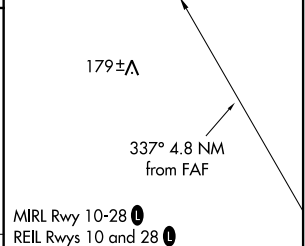

⚠ When local altimeter setting not received, use Newport News altimeter setting and increase all MDA 80 feet.

MISSED APPROACH: Climbing right turn to 1700 direct HCM VORTAC and hold.

AWOS-3 132.825	POTOMAC APP CON 126.4 282.375	UNICOM 123.0 (CTAF) 📻
--------------------------	---	--

NE-3, 22 APR 2021 to 20 MAY 2021

NE-3, 22 APR 2021 to 20 MAY 2021

CATEGORY	A	B	C	D	FAF to MAP 4.8 NM					
	480-1 460 (500-1)	620-1 600 (600-1)	NA		Knots	60	90	120	150	180
📻 CIRCLING					Min:Sec	4:48	3:12	2:24	1:55	1:36