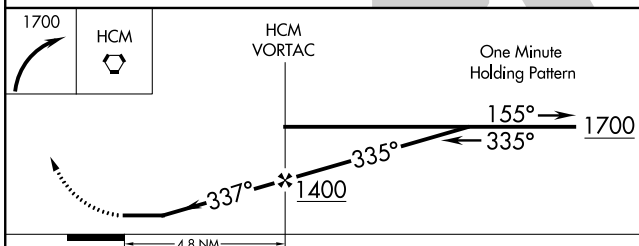

⚠ When local altimeter setting not received, use Newport News altimeter setting and increase all MDA 80 feet.

MISSED APPROACH: Climbing right turn to 1700 direct HCM VORTAC and hold.

AWOS-3 132.825	POTOMAC APP CON 126.4 282.375	UNICOM 123.0 (CTAF) 📻
--------------------------	---	--

NE-3, 22 APR 2021 to 20 MAY 2021

NE-3, 22 APR 2021 to 20 MAY 2021

CATEGORY	A	B	C	D	FAF to MAP 4.8 NM					
	480-1 460 (500-1)	620-1 600 (600-1)	NA		Knots	60	90	120	150	180
📻 CIRCLING					Min:Sec	4:48	3:12	2:24	1:55	1:36