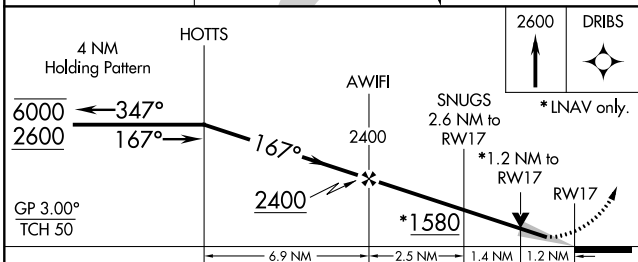

WAAS CH 82641 W17A	APP CRS 167°	Rwy Idg TDZE Apt Elev	4000 722 722
--	------------------------	-----------------------------	---

RNAV (GPS) RWY 17

FORT MADISON MUNI (F'SW)

RNP APCH.	MISSED APPROACH: Climb to 2600 direct DRIBS and hold.
-----------	---

AWOS-3 120.925	CHICAGO CENTER 135.6 316.1	UNICOM 122.8 (CTAF) 0
--------------------------	--------------------------------------	---------------------------------

CATEGORY	A	B	C	D
LPV DA		972-1	250 (300-1)	
LNAV/VNAV DA		972-1	250 (300-1)	
LNAV MDA	1140-1	418 (500-1)	1140-1½	418 (500-1½)
C CIRCLING	1200-1	478 (500-1)	1220-1½	1500-2½
			498 (500-1½)	778 (800-2½)