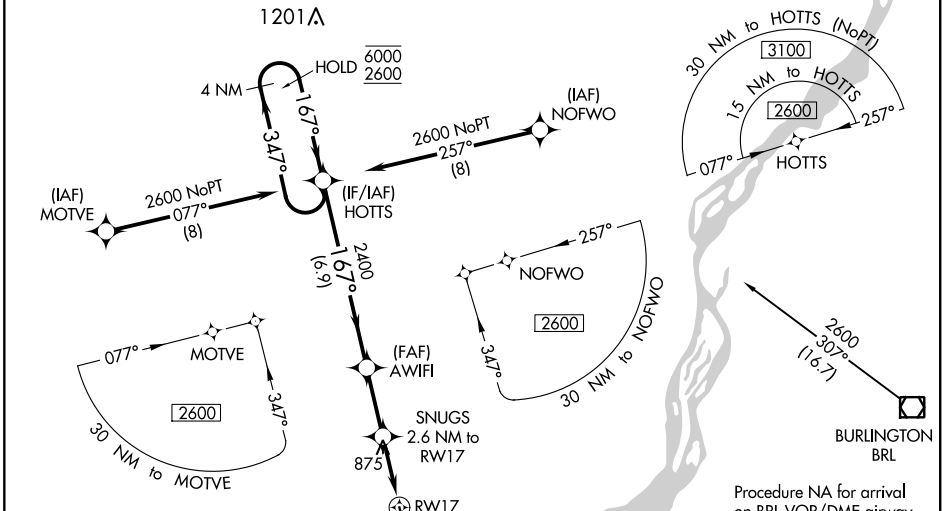

WAAS CH 82641 W17A	APP CRS 167°	Rwy Idg TDZE Apt Elev	4000 722 722
--	------------------------	-----------------------------	---

RNAV (GPS) RWY 17

FORT MADISON MUNI (F'SW)

RNP APCH.	MISSED APPROACH: Climb to 2600 direct DRIBS and hold.
-----------	---

AWOS-3 120.925	CHICAGO CENTER 135.6 316.1	UNICOM 122.8 (CTAF) 0
--------------------------	--------------------------------------	---------------------------------

CATEGORY	A	B	C	D
LPV DA		972-1	250 (300-1)	
LNAV/VNAV DA		972-1	250 (300-1)	
LNAV MDA	1140-1	418 (500-1)	1140-1½	418 (500-1½)
C CIRCLING	1200-1	478 (500-1)	1220-1½	1500-2½
			498 (500-1½)	778 (800-2½)

NC-3, 03 DEC 2020 to 31 DEC 2020

NC-3, 03 DEC 2020 to 31 DEC 2020