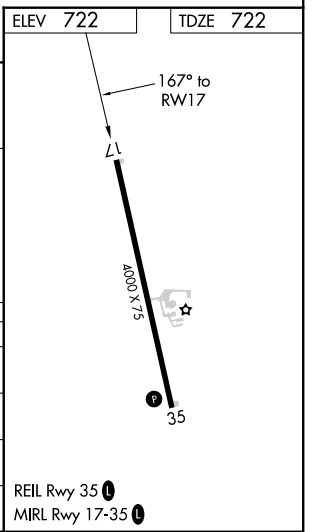

NC-3, 03 DEC 2020 to 31 DEC 2020

NC-3, 03 DEC 2020 to 31 DEC 2020