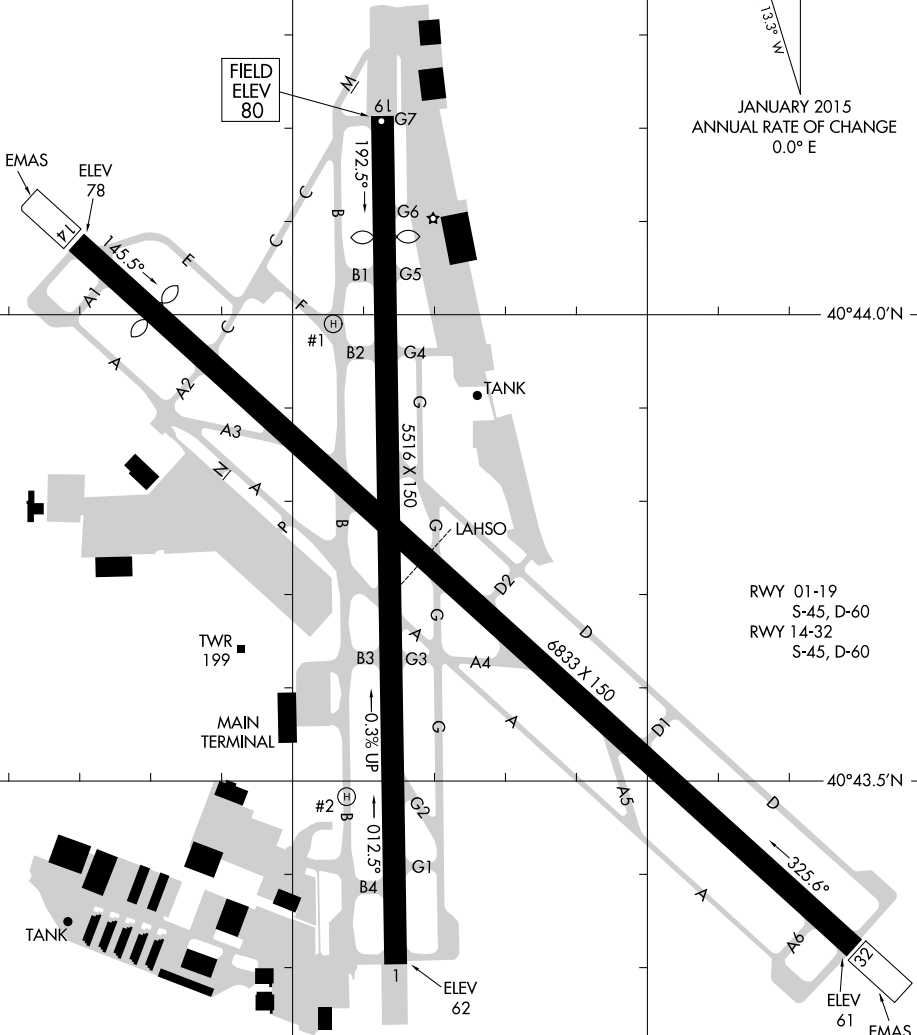

15288

AIRPORT DIAGRAM

AL-704 (FAA)

REPUBLIC (FRG)
FARMINGDALE, NEW YORK

ATIS
 126.65
 REPUBLIC TOWER *
 118.8 279.65
 GND CON
 121.6 269.6
 CLNC DEL
 128.25

D

40°44.5'N

FIELD ELEV 80

EMAS
 ELEV 78
 145.5°

40°44.0'N

NE-2, 01 MAR 2018 to 29 MAR 2018

NE-2, 01 MAR 2018 to 29 MAR 2018

RWY 01-19
 S-45, D-60
 RWY 14-32
 S-45, D-60

40°43.5'N

73°25.0'W

73°24.5'W

CAUTION: BE ALERT TO RUNWAY CROSSING CLEARANCES.
 READBACK OF ALL RUNWAY HOLDING INSTRUCTIONS IS REQUIRED.

AIRPORT DIAGRAM

15288

FARMINGDALE, NEW YORK
REPUBLIC (FRG)