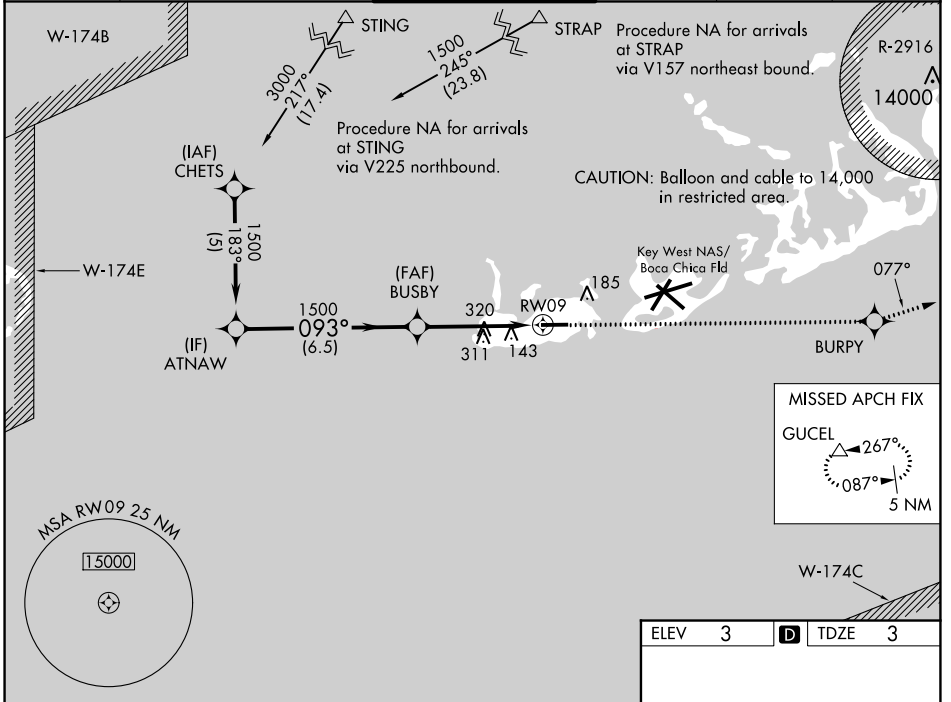

WAAS CH 40405 W09A	APP CRS 093°	Rwy Idg 4801 TDZE 3 Apt Elev 3
--	------------------------	---

RNAV (GPS) RWY 9

KEY WEST INTL (EYW)

RNP APCH-GPS.		<p>For uncompensated Baro-VNAV systems, LNAV/VNAV NA below -15°C or above 48°C. Rwy 9 helicopter visibility reduction below 3/4 SM NA. If local altimeter setting not received, use Key West NAS/Boca Chica Fld altimeter setting.</p>			<p>MISSED APPROACH: Climb to 3000 direct BURPY and via 077° track to GUCEL and hold.</p>	
ATIS 119.675	NAVY KEY WEST APP CON * 124.025 313.7	KEY WEST TOWER * 118.2 (CTAF) 257.8	GND CON 121.9	CLNC DEL 121.9	UNICOM 122.95	

Procedure Turn NA	ATNAW	BUSBY	3000	BURPY	077° tr	GUCEL
GP 3.00° TCH 35	1500	1500	↑	✧	tr	△
	6.5 NM	4.5 NM				
CATEGORY	A	B	C	D		
LPV DA	253-1		250 (300-1)			
LNAV/VNAV DA	425-1½		422 (500-1½)			
LNAV MDA	580-1	577 (600-1)	580-1½	577 (600-1½)	580-1¾	577 (600-1¾)
CIRCLING	580-1	577 (600-1)	620-1¾	617 (700-1¾)	620-2	617 (700-2)

SE-3, 02 DEC 2021 to 30 DEC 2021

SE-3, 02 DEC 2021 to 30 DEC 2021