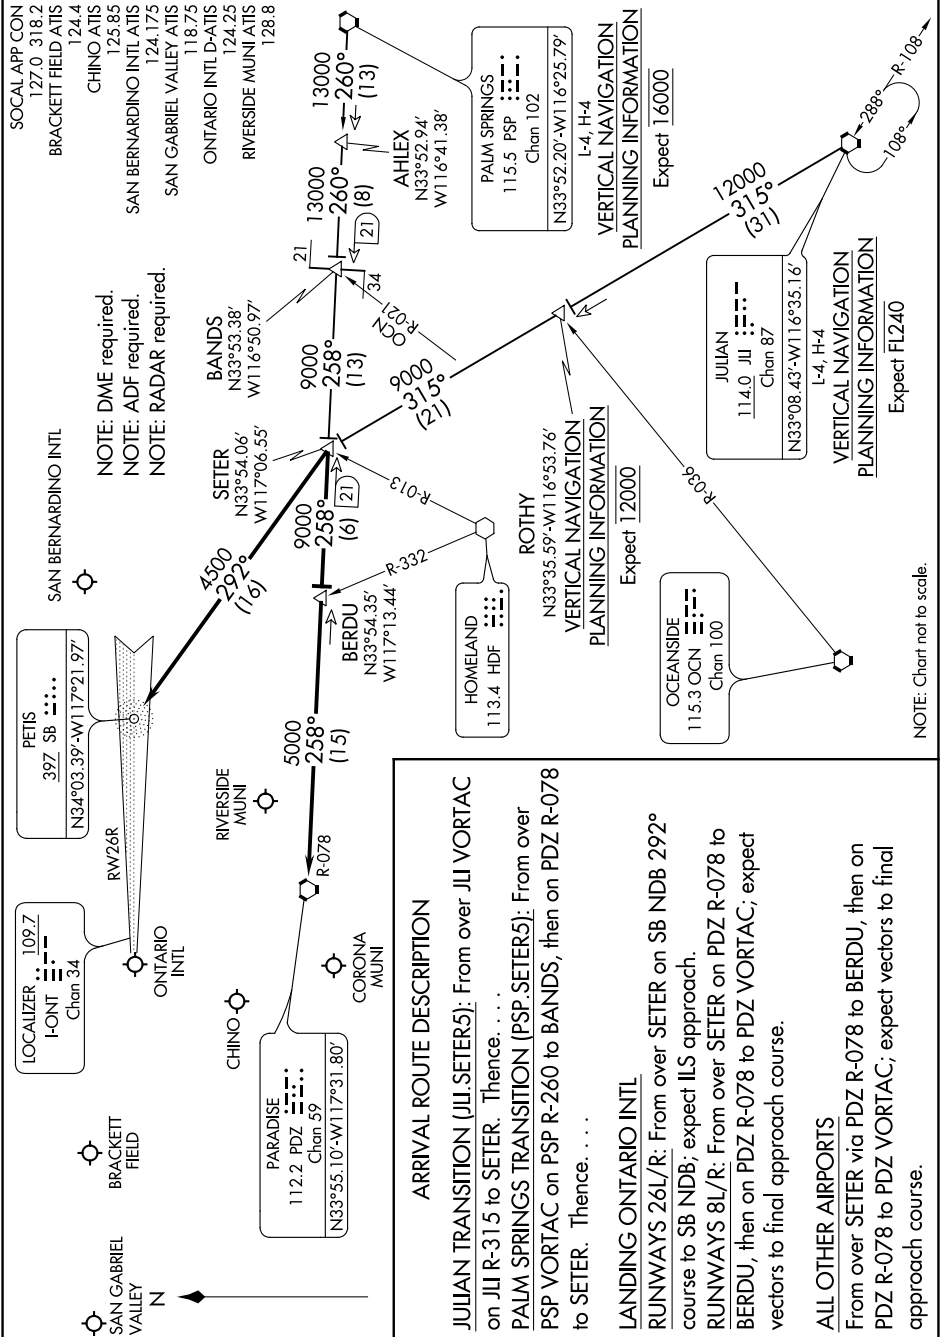

SETER FIVE ARRIVAL

AL-965 (FAA)

ONTARIO, CALIFORNIA

SW-3, 16 JUL 2020 to 13 AUG 2020

NOTE: Chart not to scale.

ARRIVAL ROUTE DESCRIPTION

JULIAN TRANSITION (JLI.SETER5): From over JLI VORTAC on JLI R-315 to SETER. Thence, . . .

PALM SPRINGS TRANSITION (PSP.SETER5): From over PSP VORTAC on PSP R-260 to BANDS, then on PDZ R-078 to SETER. Thence, . . .

LANDING ONTARIO INTL

RUNWAYS 26L/R: From over SETER on SB NDB 292° course to SB NDB; expect ILS approach.

RUNWAYS 8L/R: From over SETER on PDZ R-078 to BERDU, then on PDZ R-078 to PDZ VORTAC; expect vectors to final approach course.

ALL OTHER AIRPORTS

From over SETER via PDZ R-078 to BERDU, then on PDZ R-078 to PDZ VORTAC; expect vectors to final approach course.

SW-3, 16 JUL 2020 to 13 AUG 2020

SETER FIVE ARRIVAL

ONTARIO, CALIFORNIA