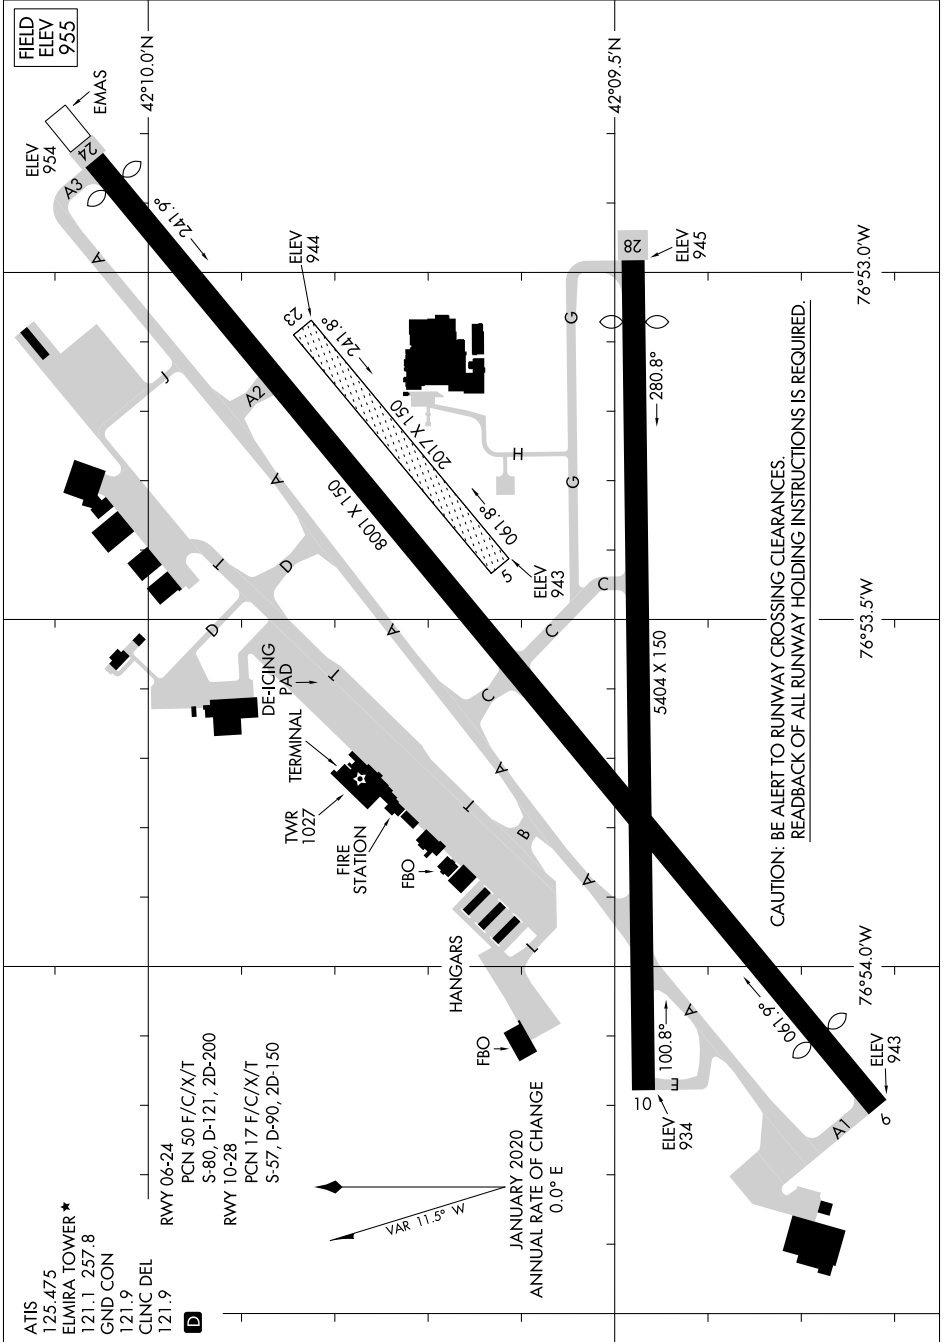

AIRPORT DIAGRAM

AL-131 (FAA)

ELMIRA/CORNING RGNL (ELM)
ELMIRA/CORNING, NEW YORK

NE-2, 25 FEB 2021 to 25 MAR 2021

NE-2, 25 FEB 2021 to 25 MAR 2021

CAUTION: BE ALERT TO RUNWAY CROSSING CLEARANCES.
READBACK OF ALL RUNWAY HOLDING INSTRUCTIONS IS REQUIRED.

AIRPORT DIAGRAM

ELMIRA/CORNING, NEW YORK
ELMIRA/CORNING RGNL (ELM)