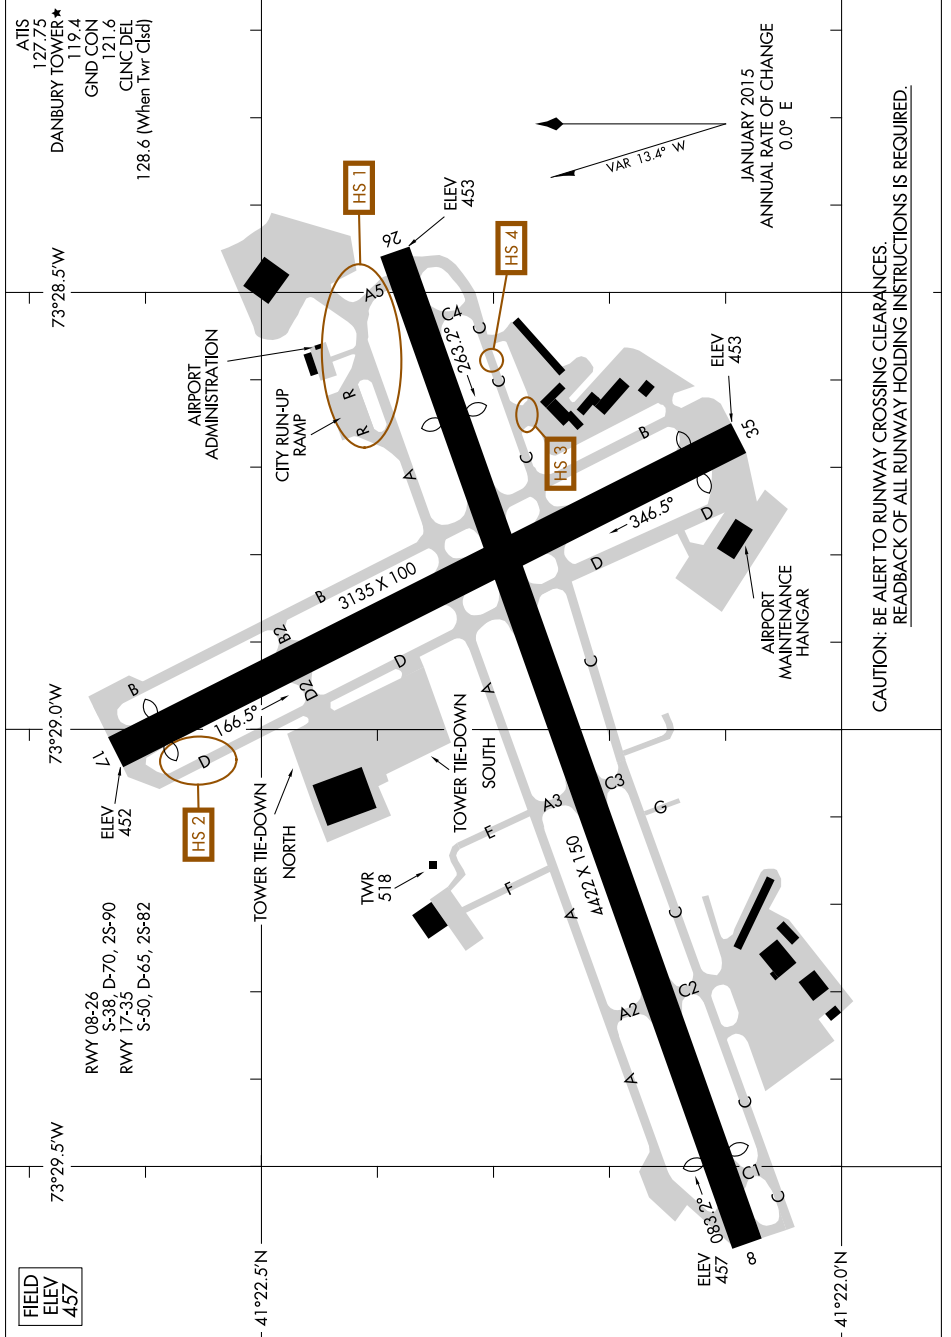

AIRPORT DIAGRAM

AL-5272 (FAA)

DANBURY MUNI (D&R)
DANBURY, CONNECTICUT

NE-1, 24 MAY 2018 to 21 JUN 2018

CAUTION: BE ALERT TO RUNWAY CROSSING CLEARANCES.
REARBACK OF ALL RUNWAY HOLDING INSTRUCTIONS IS REQUIRED.

NE-1, 24 MAY 2018 to 21 JUN 2018

AIRPORT DIAGRAM

DANBURY, CONNECTICUT
DANBURY MUNI (D&R)