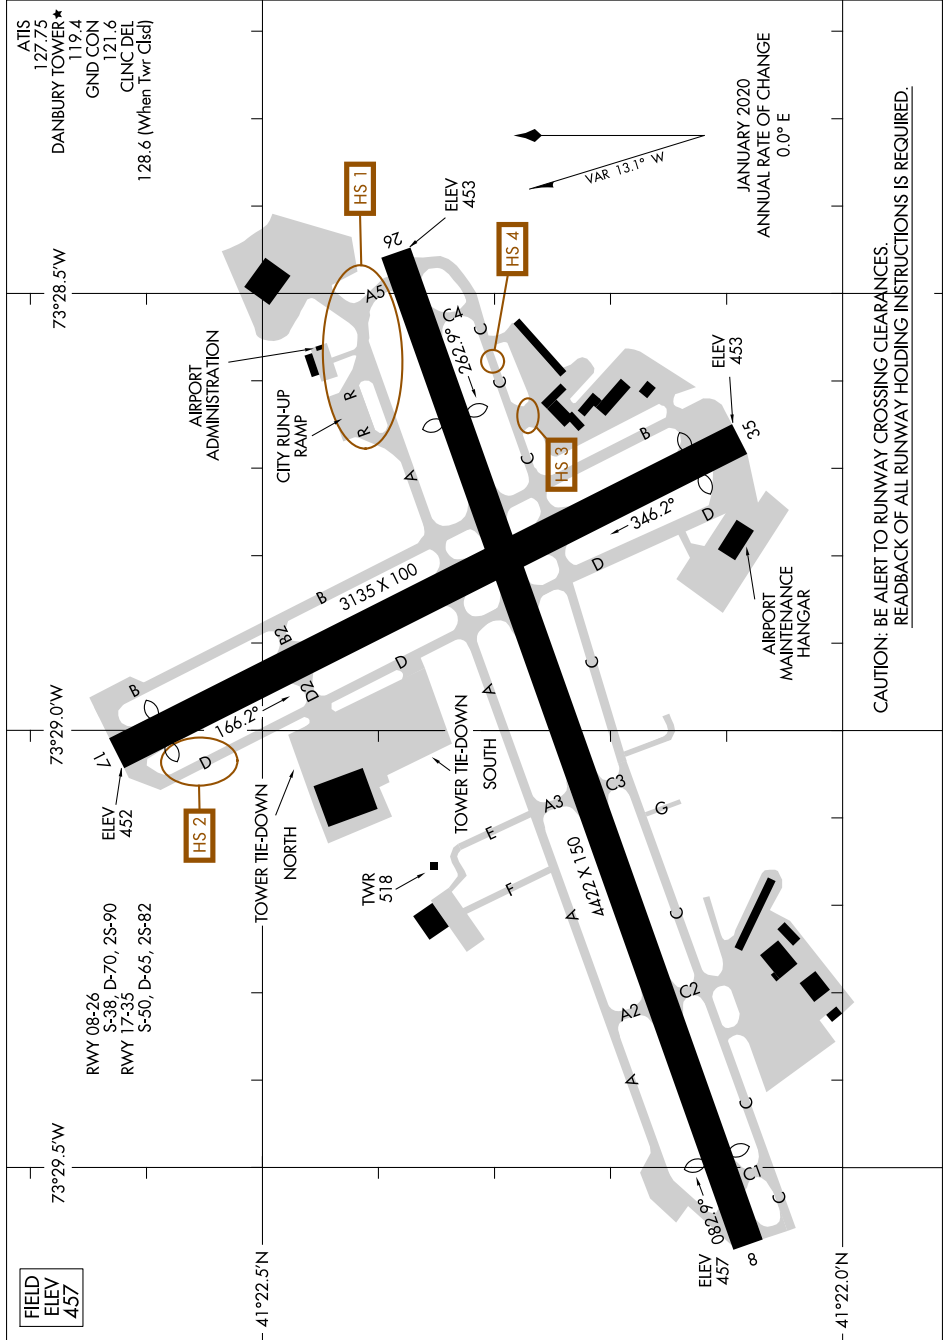

AIRPORT DIAGRAM

AL-5272 (FAA)

DANBURY MUNI (DXR)
DANBURY, CONNECTICUT

NE-1, 17 JUN 2021 to 15 JUL 2021

CAUTION: BE ALERT TO RUNWAY CROSSING CLEARANCES.
REARBACK OF ALL RUNWAY HOLDING INSTRUCTIONS IS REQUIRED.

NE-1, 17 JUN 2021 to 15 JUL 2021

AIRPORT DIAGRAM

DANBURY, CONNECTICUT
DANBURY MUNI (D XR)