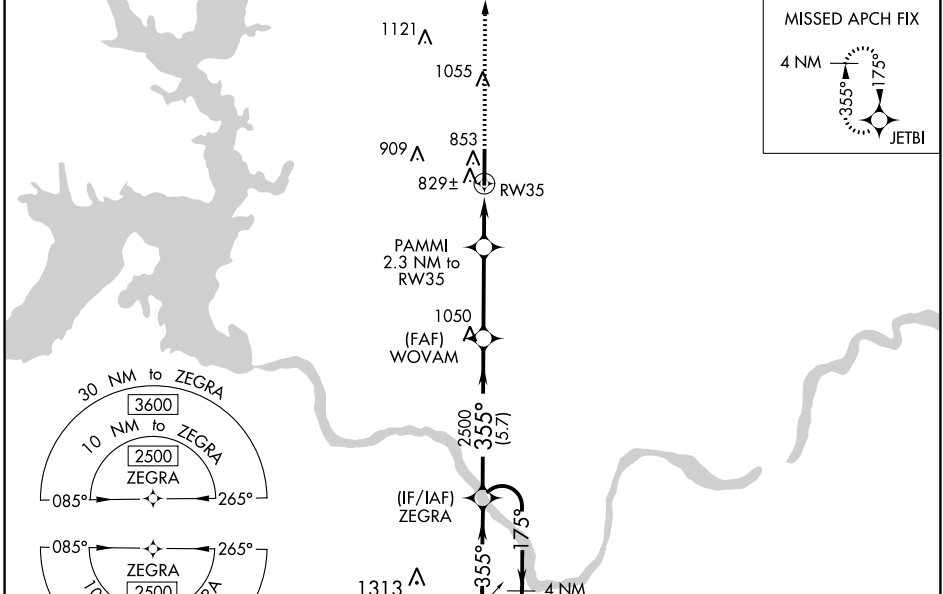

WAAS CH 48918 W35A	APP CRS 355°	Rwy Idg TDZE Apt Elev	6800 694 699
--	------------------------	-----------------------------	---

RNAV (GPS) RWY 35

DURANT RGNL - EAKER FIELD (DUA)

RNP APCH.	MISSED APPROACH: Climb to 2500 direct JETBI and hold.
<p>▼</p> <p>▲ For uncompensated Baro-VNAV systems, LNAV/VNAV NA below -16°C or above 54°C.</p>	

AWOS-3 124.175	FORT WORTH CENTER 124.75 323.0	UNICOM 122.8 (CTAF) 0
--------------------------	--	---------------------------------

ELEV 699	TDZE 694
----------	----------

CATEGORY	A	B	C	D
LPV DA	894-3/4	200 (200-3/4)		NA
LNAV/VNAV DA	1086-1 1/8	392 (400-1 1/8)		NA
LNAV MDA	1080-1	386 (400-1)	1080-1 1/8 386 (400-1 1/8)	NA

SC-1, 20 MAY 2021 to 17 JUN 2021

SC-1, 20 MAY 2021 to 17 JUN 2021