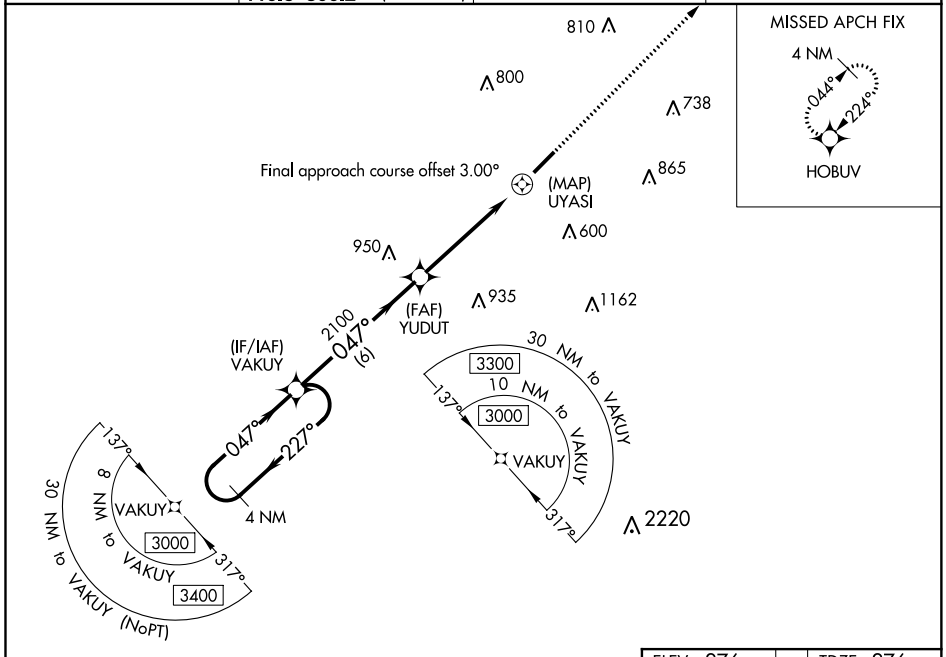

WAAS CH 97338 W04A	APP CRS 047°	Rwy Idg TDZE 276 Apt Elev 276
--	------------------------	---

RNAV (GPS) RWY 4

CONWAY RGNL (CXW)

<p>▽ Baro-VNAV NA. ▲ NA Use Bill and Hillary Clinton National/Adams Field altimeter setting; when not received, procedure NA. DME/DME RNP-0.3 NA.</p>	<p>MISSED APPROACH: Climb to 2600 direct HOBUV and hold.</p>		
<p>AWOS-2 118.775</p>	<p>LITTLE ROCK APP CON 135.4 353.6 (040°-239°) 119.5 306.2 (240°-039°)</p>		<p>CLNC DEL 121.2</p>
			<p>UNICOM 123.05 (CTAF) 0</p>

SC-1, 19 MAY 2022 to 16 JUN 2022

SC-1, 19 MAY 2022 to 16 JUN 2022