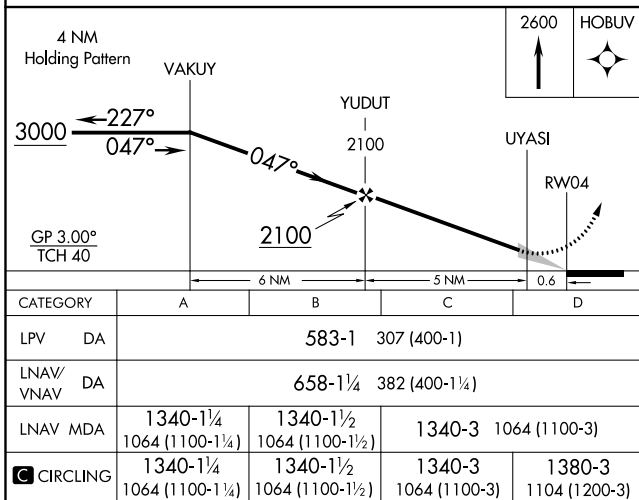

WAAS CH 97338 W04A	APP CRS 047°	Rwy Idg TDZE 276 Apt Elev 276
--	------------------------	---

RNAV (GPS) RWY 4

CONWAY RGNL (CXW)

<p>▽ Baro-VNAV NA. ▲ NA Use Bill and Hillary Clinton National/Adams Field altimeter setting; when not received, procedure NA. DME/DME RNP-0.3 NA.</p>	<p>MISSED APPROACH: Climb to 2600 direct HOBUV and hold.</p>		
<p>AWOS-2 118.775</p>	<p>LITTLE ROCK APP CON 135.4 353.6 (040°-239°) 119.5 306.2 (240°-039°)</p>		<p>CLNC DEL 121.2</p>
			<p>UNICOM 123.05 (CTAF) 0</p>