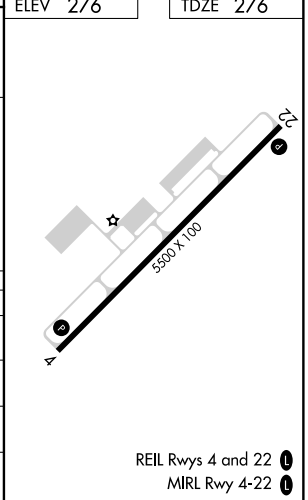

WAAS CH 97338 W04A	APP CRS 047°	Rwy Idg TDZE 276 Apt Elev 276
--	------------------------	---

RNAV (GPS) RWY 4

CONWAY RGNL (CXW)

<p>▽ Baro-VNAV NA. ▲ NA Use Bill and Hillary Clinton National/Adams Field altimeter setting; when not received, procedure NA. DME/DME RNP-0.3 NA.</p>	<p>MISSED APPROACH: Climb to 2600 direct HOBUV and hold.</p>		
<p>AWOS-2 118.775</p>	<p>LITTLE ROCK APP CON 135.4 353.6 (040°-239°) 119.5 306.2 (240°-039°)</p>		<p>CLNC DEL 121.2</p>
			<p>UNICOM 123.05 (CTAF) 0</p>