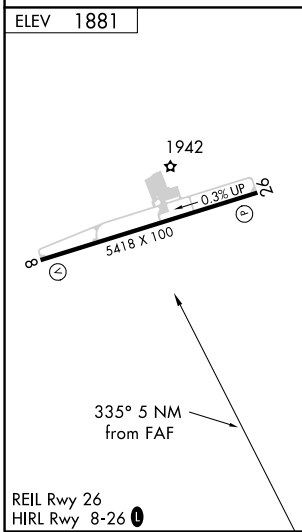

VOR/DME HCH 117.6 Chan 123	APP CRS 335°	Rwy Idg TDZE Apt Elev 1881	N/A N/A 1881

VOR-A

CROSSVILLE MEML-WHITSON FLD (CSV)

DME required.	MISSED APPROACH: Climb to 3000 then climbing left turn to 5000 direct HCH VOR/DME and hold.

ASOS 120.625	ATLANTA CENTER 133.6 254.3	UNICOM 122.7 (CTAF)

3000	5000	HCH	HCH VOR/DME	One Minute Holding Pattern
DAUBY HCH 6.4 ATITE HCH 11.4 4000 5 NM 6.4 NM		155° → ← 335° 5000		
CATEGORY	A	B	C	D
C CIRCLING	2340-1	459 (500-1)	2340-1½ 459 (500-1½)	2540-2 659 (700-2)

SE-1, 17 JUN 2021 to 15 JUL 2021

SE-1, 17 JUN 2021 to 15 JUL 2021