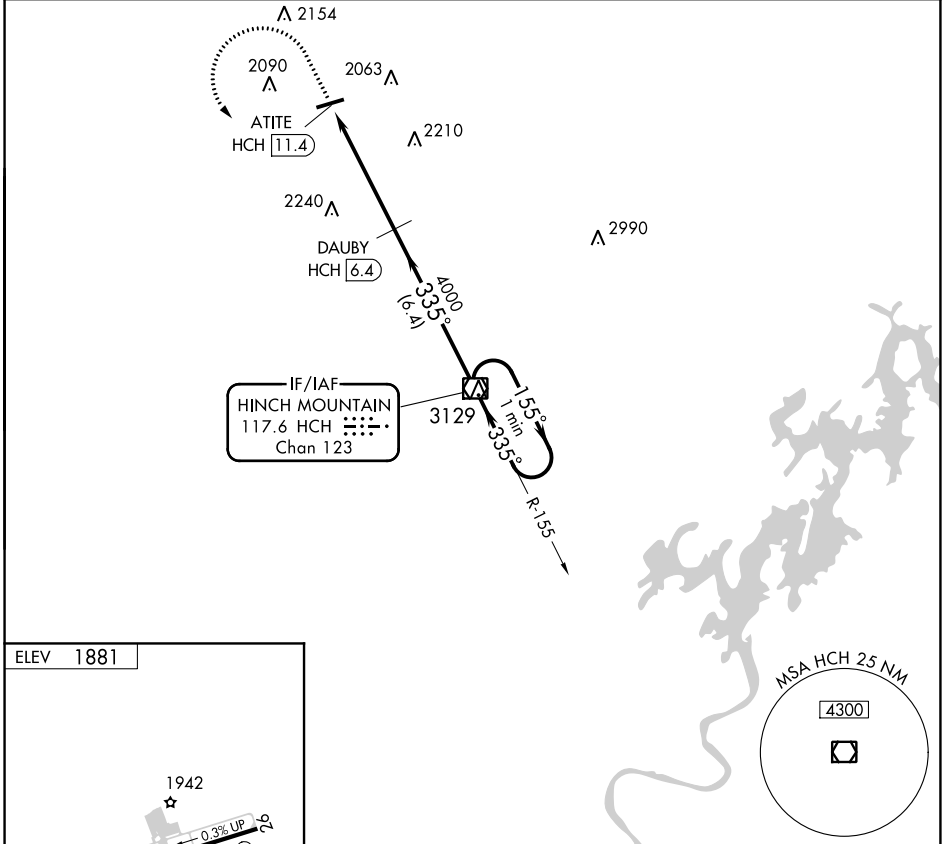

VOR/DME HCH 117.6 Chan 123	APP CRS 335°	Rwy Idg TDZE Apt Elev 1881	N/A N/A 1881
------------------------------------------------	------------------------	-----------------------------------------	-----------------------------------------

VOR-A

CROSSVILLE MEML-WHITSON FLD (CSV)

DME required.	MISSED APPROACH: Climb to 3000 then climbing left turn to 5000 direct HCH VOR/DME and hold.
---------------	---------------------------------------------------------------------------------------------

ASOS 120.625	ATLANTA CENTER 133.6 254.3	UNICOM 122.7 (CTAF)
------------------------	--------------------------------------	-------------------------------

3000	5000	HCH	HCH VOR/DME	One Minute Holding Pattern
DAUBY HCH 6.4 ATITE HCH 11.4 4000 5 NM 6.4 NM		155° → ← 335° 5000		
CATEGORY	A	B	C	D
C CIRCLING	2340-1	459 (500-1)	2340-1½ 459 (500-1½)	2540-2 659 (700-2)

SE-1, 17 JUN 2021 to 15 JUL 2021

SE-1, 17 JUN 2021 to 15 JUL 2021