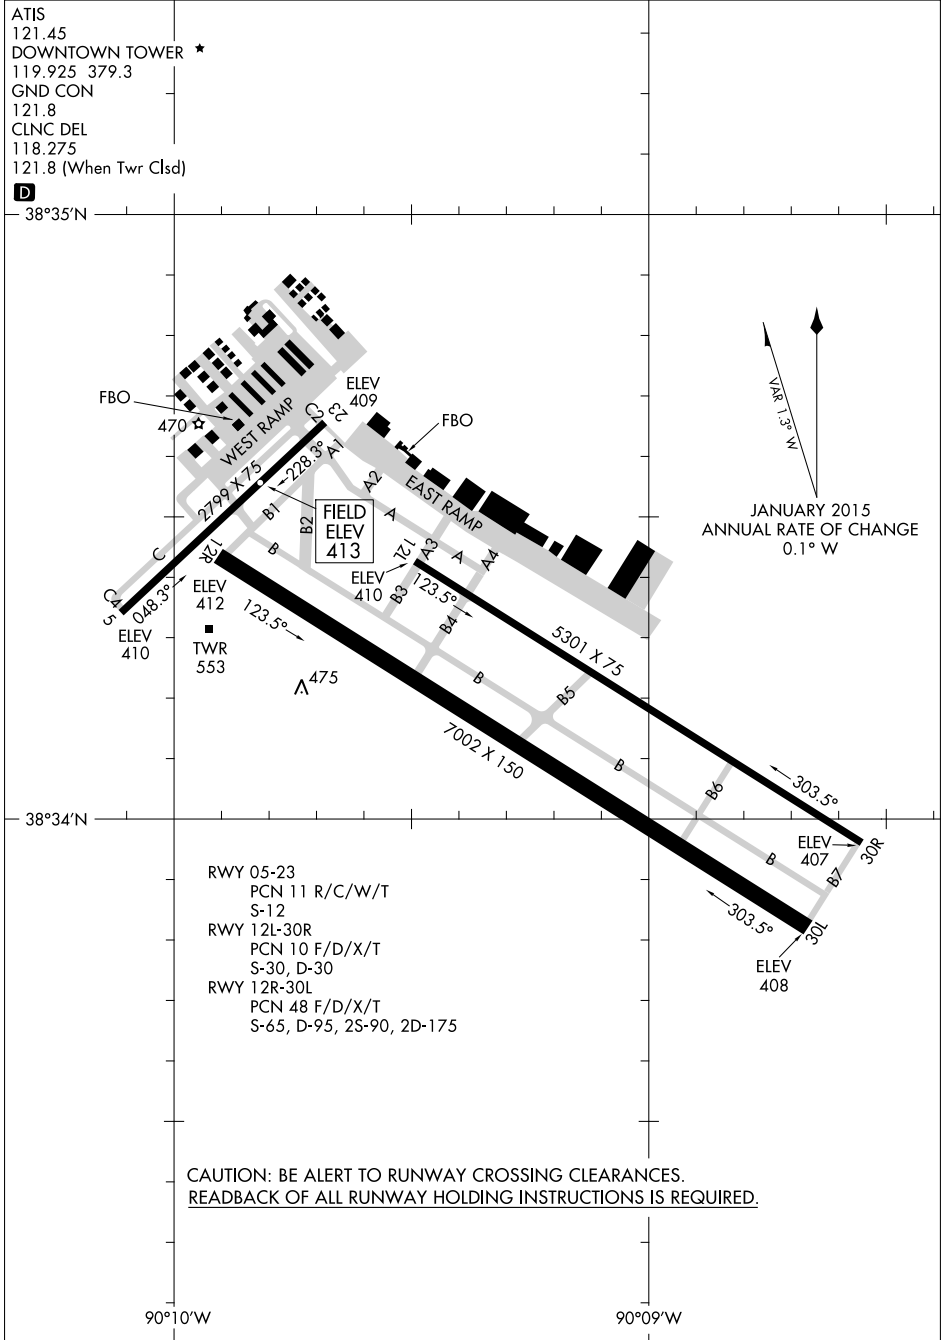

# AIRPORT DIAGRAM

AL-5316 (FAA)

ST. LOUIS DOWNTOWN (CPS)  
CAHOKIA/ST. LOUIS, ILLINOIS

ATIS  
 121.45  
 DOWNTOWN TOWER ★  
 119.925 379.3  
 GND CON  
 121.8  
 CLNC DEL  
 118.275  
 121.8 (When Twr Clsd)  
**D**

EC-3, 21 JUN 2018 to 19 JUL 2018

EC-3, 21 JUN 2018 to 19 JUL 2018