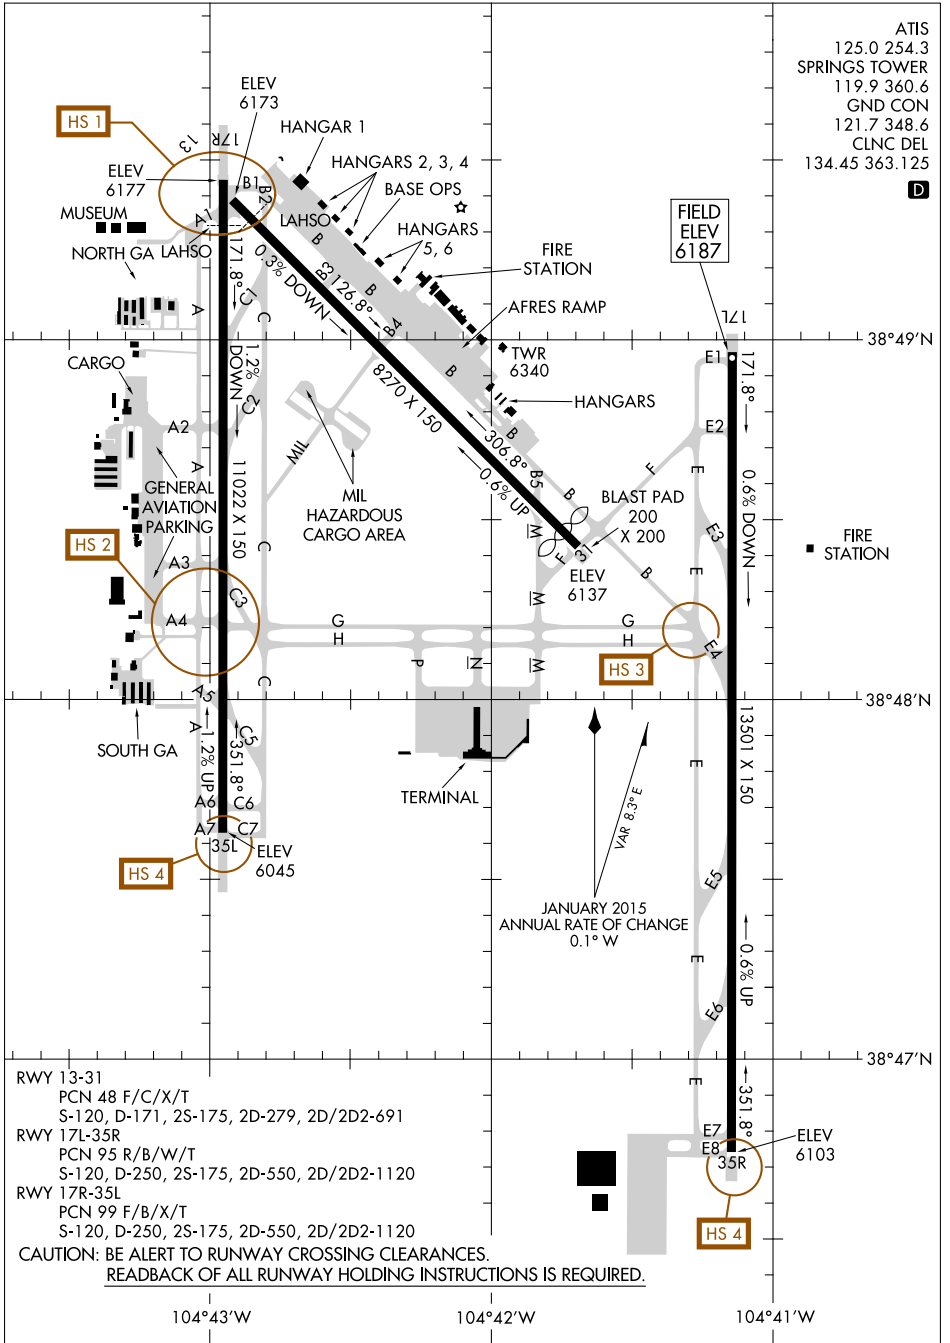

AIRPORT DIAGRAM

AL-87 (FAA)

CITY OF COLORADO SPRINGS MUNI (COS)
COLORADO SPRINGS, COLORADO

SW-1, 01 FEB 2018 to 01 MAR 2018

SW-1, 01 FEB 2018 to 01 MAR 2018

AIRPORT DIAGRAM

COLORADO SPRINGS, COLORADO
CITY OF COLORADO SPRINGS MUNI (COS)