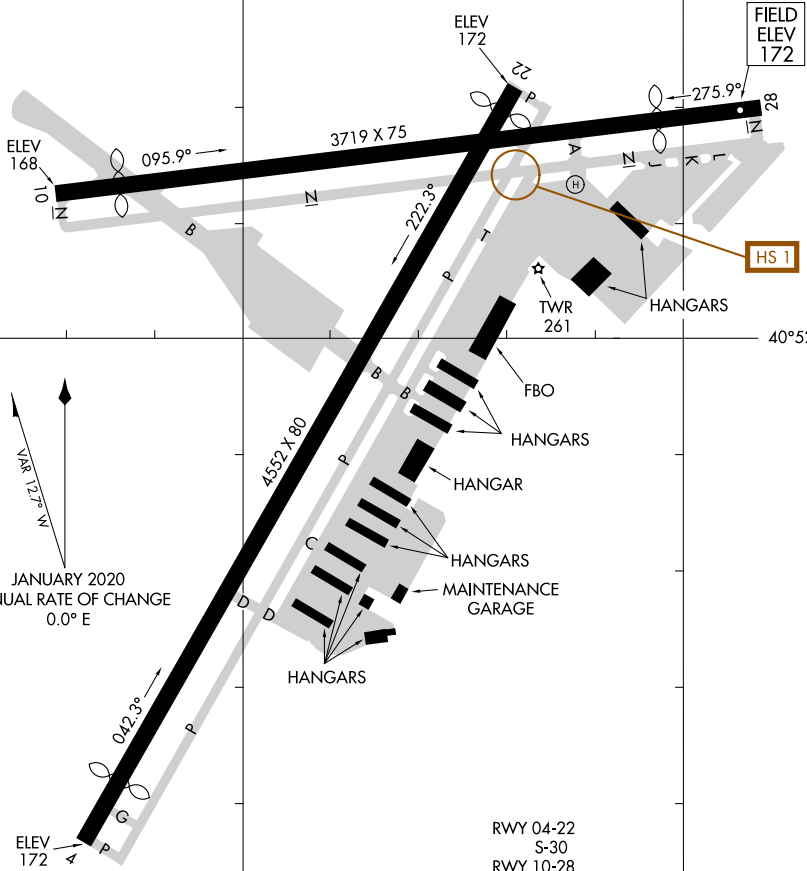

21168

AIRPORT DIAGRAM

AL-5275 (FAA)

ESSEX COUNTY (CDW)
CALDWELL, NEW JERSEY

ATIS
 135.5
 CALDWELL TOWER ★
 119.8
 GND CON
 121.9
 CLNC DEL
 121.1

NE-2, 15 JUL 2021 to 12 AUG 2021

NE-2, 15 JUL 2021 to 12 AUG 2021

JANUARY 2020
 ANNUAL RATE OF CHANGE
 0.0° E

CAUTION: BE ALERT TO RUNWAY CROSSING CLEARANCES.
 READBACK OF ALL RUNWAY HOLDING INSTRUCTIONS IS REQUIRED.

74°17.0'W

74°16.5'W

AIRPORT DIAGRAM

21168

CALDWELL, NEW JERSEY
ESSEX COUNTY (CDW)