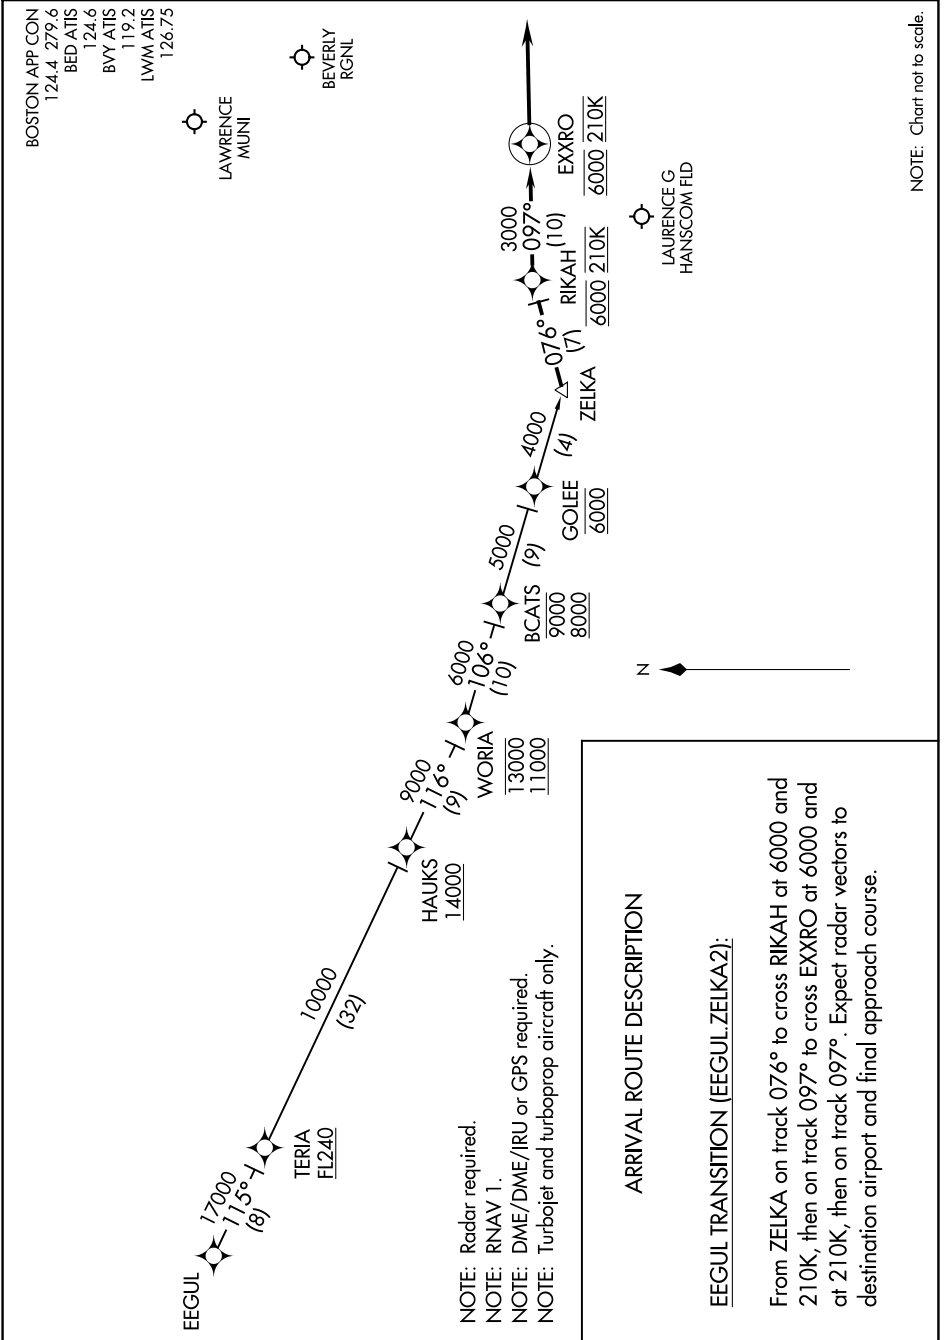

ZELKA TWO ARRIVAL (RNAV)

BEDFORD, MASSACHUSETTS

NE-1, 07 OCT 2021 to 04 NOV 2021

NOTE: Chart not to scale.

NE-1, 07 OCT 2021 to 04 NOV 2021

ZELKA TWO ARRIVAL (RNAV)

BEDFORD, MASSACHUSETTS