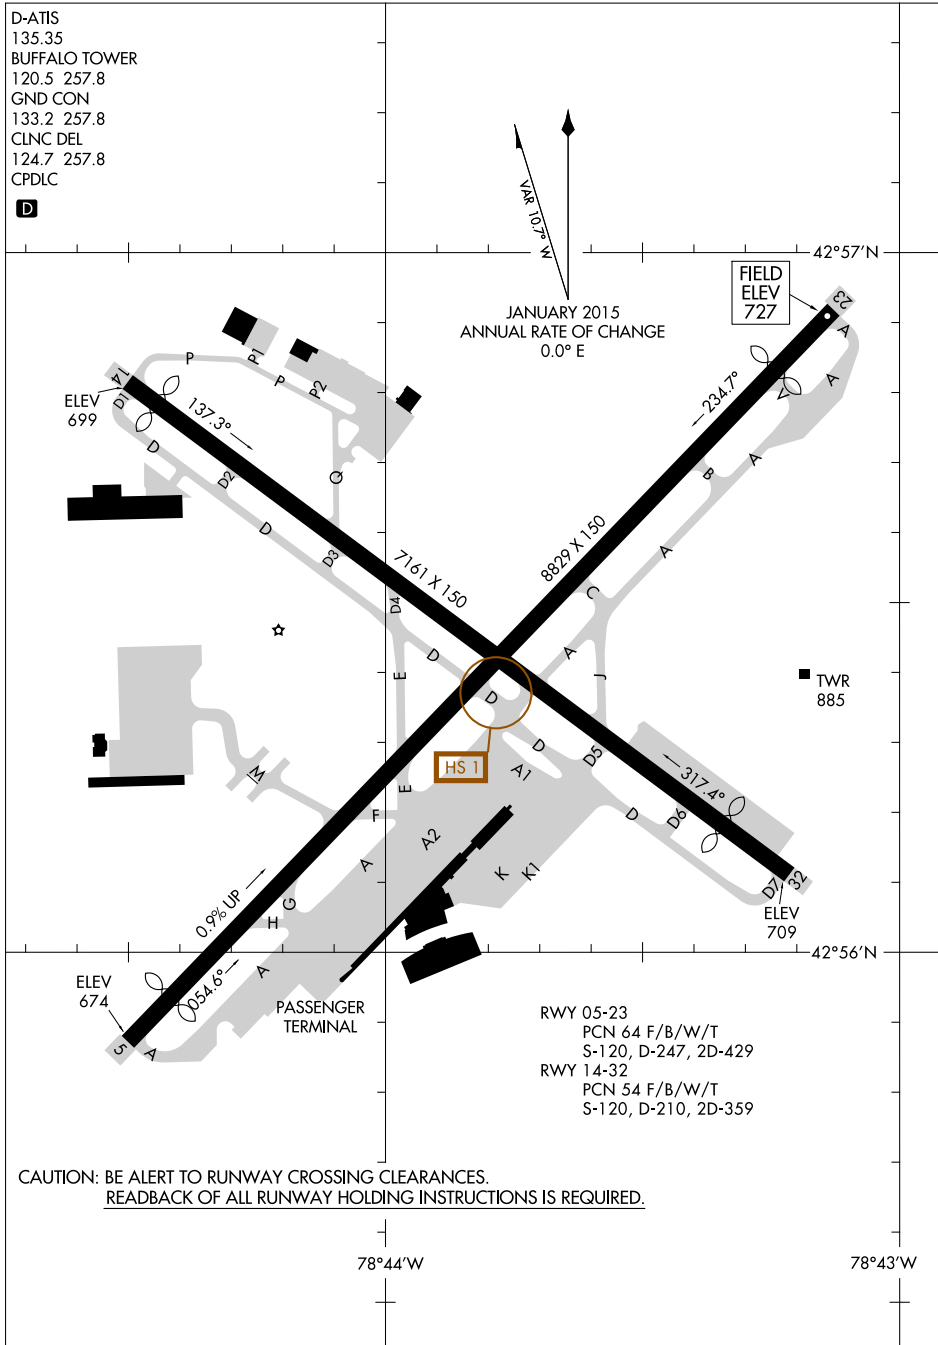

18200

AIRPORT DIAGRAM

BUFFALO NIAGARA INTL (BUF)

AL-65 (FAA)

BUFFALO, NEW YORK

D-ATIS
135.35
BUFFALO TOWER
120.5 257.8
GND CON
133.2 257.8
CLNC DEL
124.7 257.8
CPDLC

NE-2, 18 JUL 2019 to 15 AUG 2019

NE-2, 18 JUL 2019 to 15 AUG 2019

CAUTION: BE ALERT TO RUNWAY CROSSING CLEARANCES.
READBACK OF ALL RUNWAY HOLDING INSTRUCTIONS IS REQUIRED.

AIRPORT DIAGRAM

18200

BUFFALO, NEW YORK

BUFFALO NIAGARA INTL (BUF)