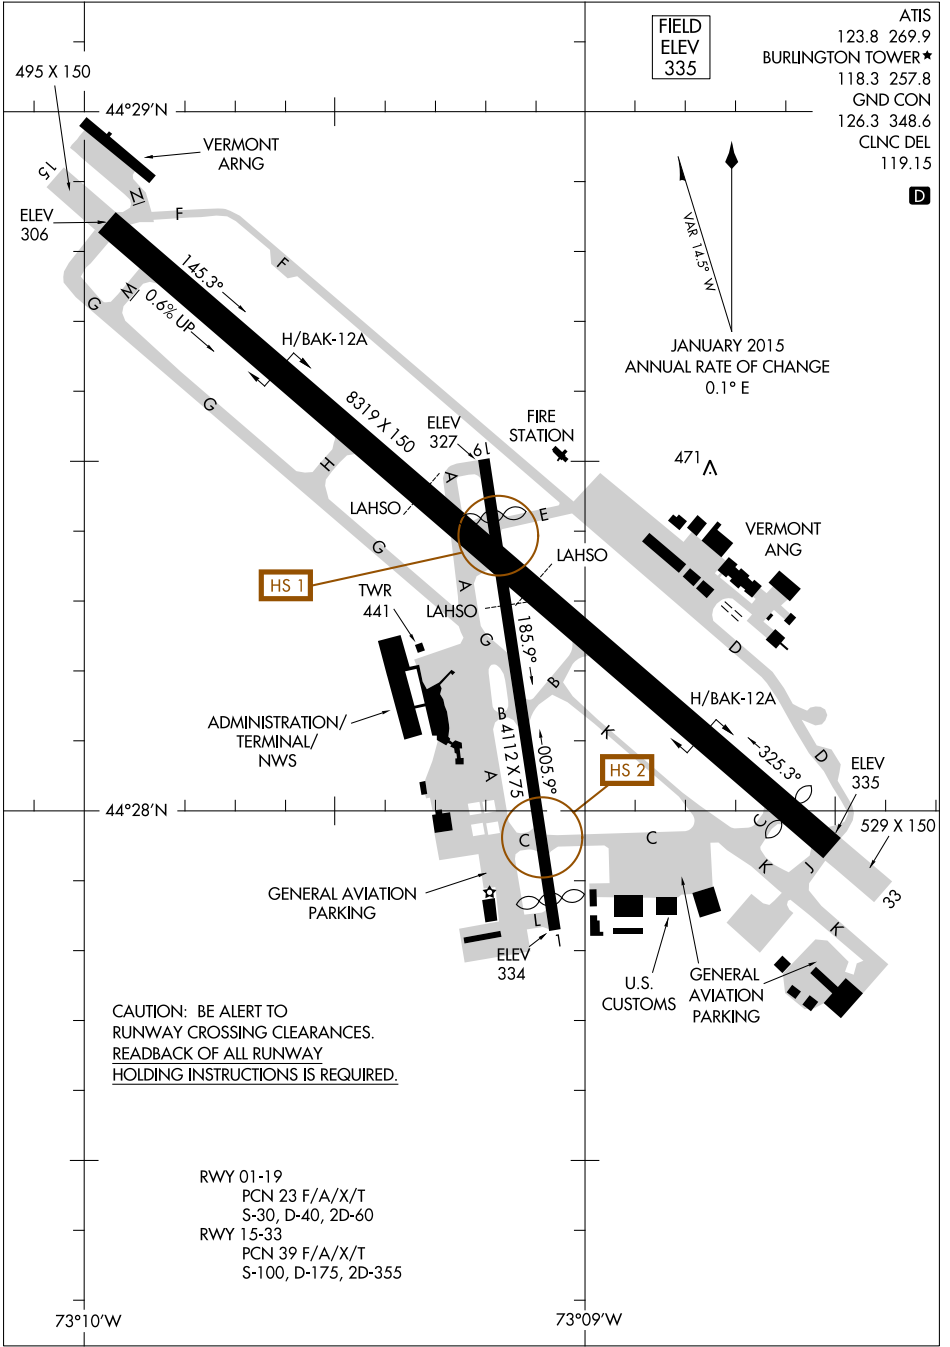

18032
AIRPORT DIAGRAM

AL-70 (FAA)

BURLINGTON INTL (BTV)
 BURLINGTON, VERMONT

NE-1, 01 FEB 2018 to 01 MAR 2018

NE-1, 01 FEB 2018 to 01 MAR 2018

AIRPORT DIAGRAM
 18032

BURLINGTON, VERMONT
BURLINGTON INTL (BTV)