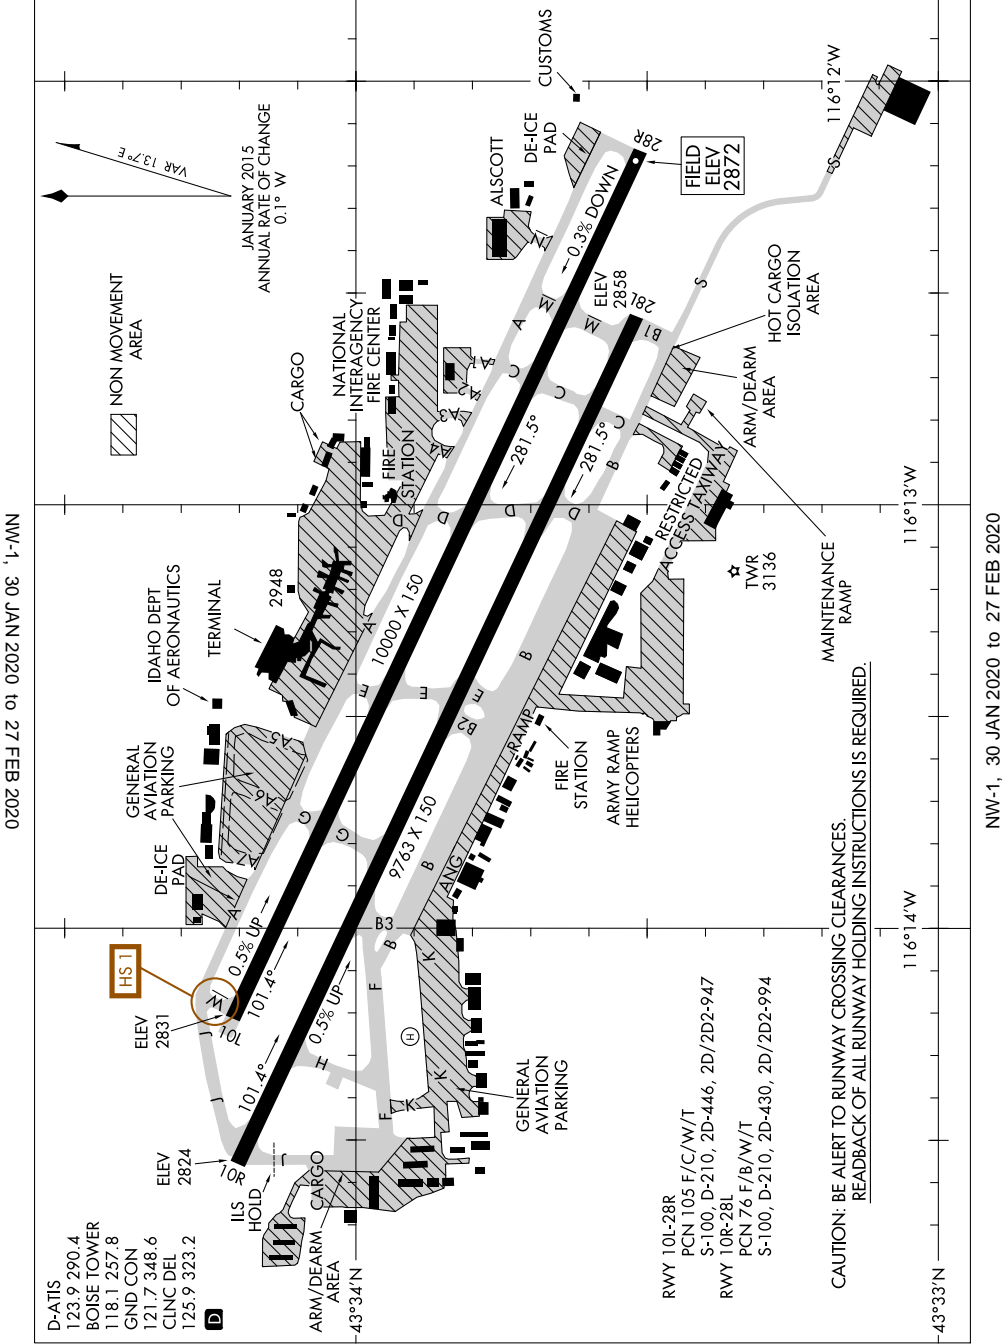

18144 **AIRPORT DIAGRAM** BOISE AIR TERMINAL/GOWEN FIELD (BOI) BOISE, IDAHO

AL-57 (FAA)

BOISE, IDAHO

NW-1, 30 JAN 2020 to 27 FEB 2020

NW-1, 30 JAN 2020 to 27 FEB 2020

AIRPORT DIAGRAM BOISE, IDAHO BOISE AIR TERMINAL/GOWEN FIELD (BOI)

18144