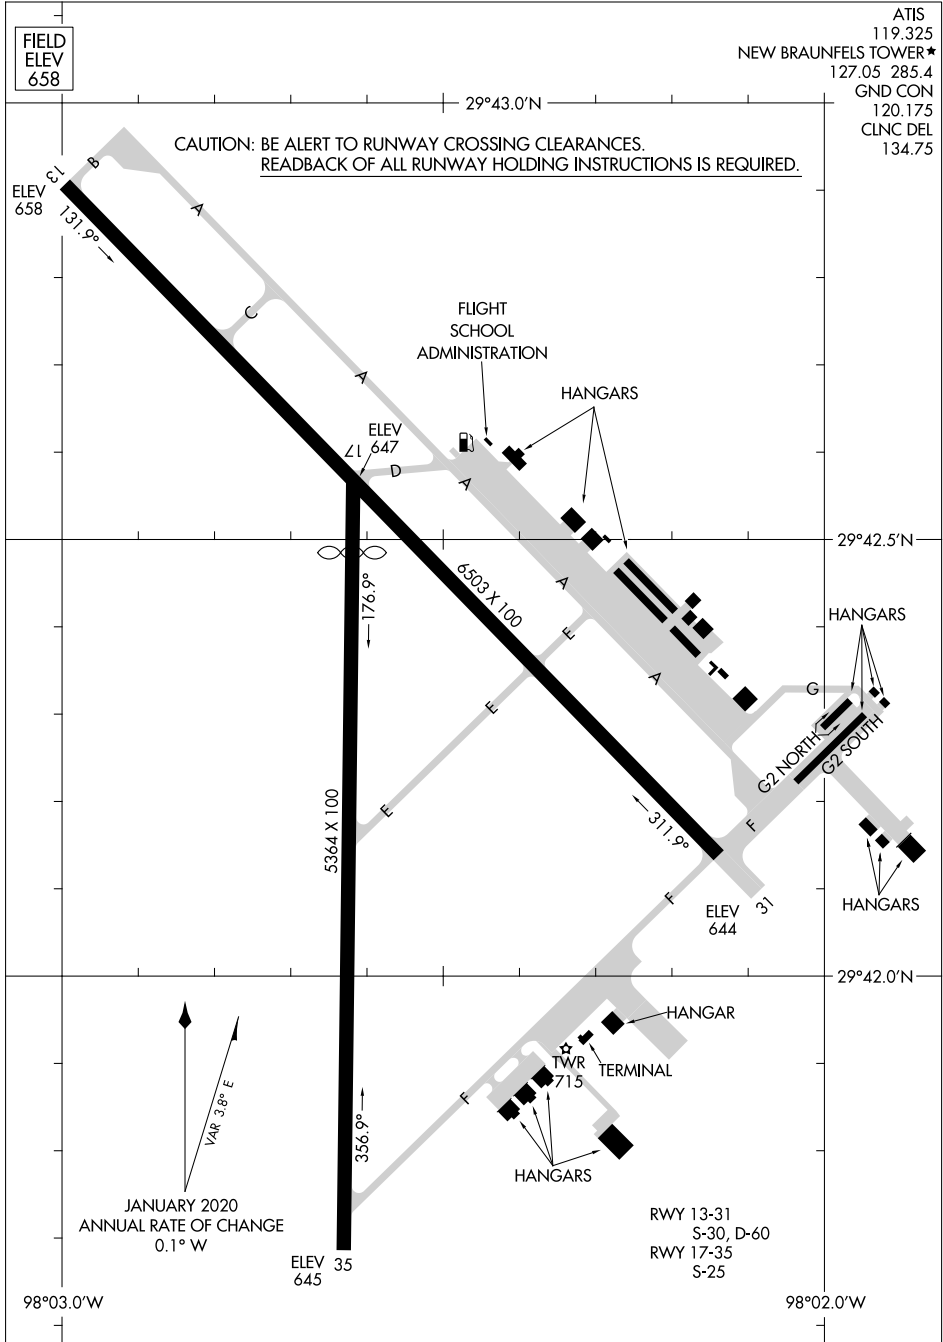

20310  
**AIRPORT DIAGRAM**

AL-6080 (FAA)

**NEW BRAUNFELS RGNL (BAZ)**  
 NEW BRAUNFELS, TEXAS

ATIS  
 119.325  
 NEW BRAUNFELS TOWER★  
 127.05 285.4  
 GND CON  
 120.175  
 CLNC DEL  
 134.75

SC-3, 25 FEB 2021 to 25 MAR 2021

SC-3, 25 FEB 2021 to 25 MAR 2021

20310  
**AIRPORT DIAGRAM**

NEW BRAUNFELS, TEXAS  
**NEW BRAUNFELS RGNL (BAZ)**