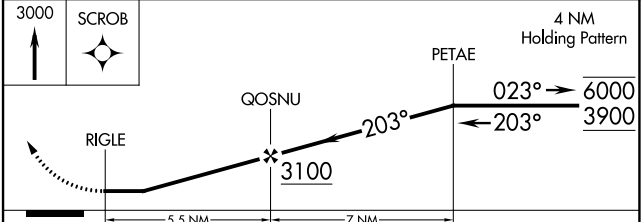

UNICOM
122.8 (CTAF)

NE-1, 25 FEB 2021 to 25 MAR 2021

NE-1, 25 FEB 2021 to 25 MAR 2021

ELEV 1040

LIRL Rwy 16-34

CATEGORY	A	B	C	D
C CIRCLING	1680-1 640 (700-1)	1840-1 800 (800-1)	NA	