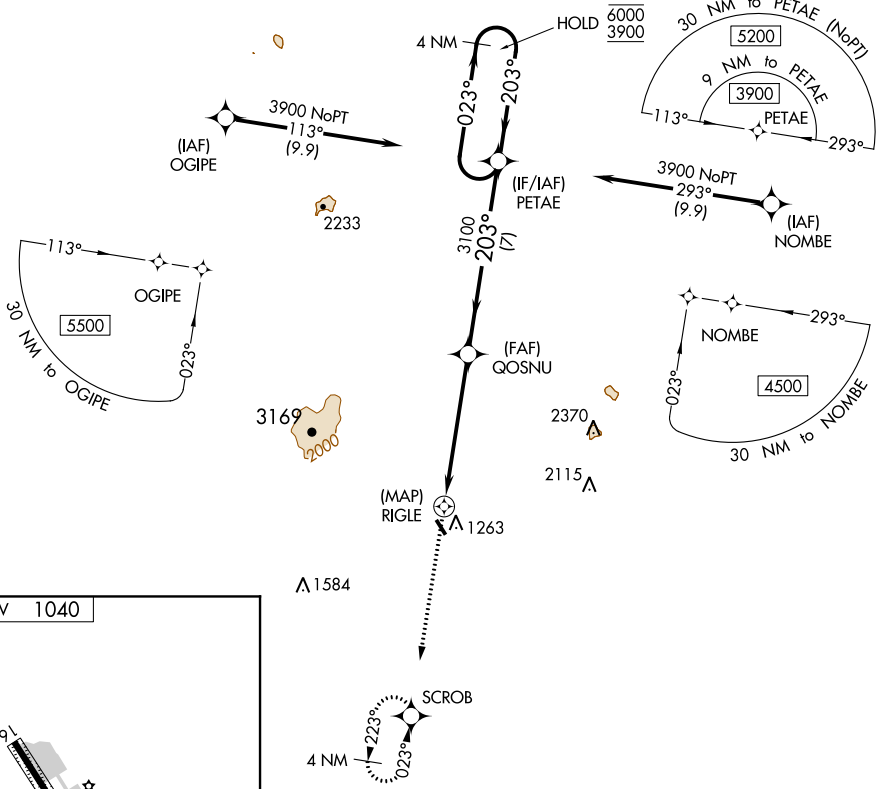

APP CRS	Rwy Idg	N/A
203°	TDZE	N/A
	Apt Elev	1040

RNAV (GPS)-C

JAFFREY AIRPORT-SILVER RANCH (A/FN)

RNP APCH.

▼ Procedure NA at night.
 ▲

MISSED APPROACH: Climb to 3000 direct SCROB and hold.

ASOS
135.875

BOSTON CENTER
123.75 338.2

UNICOM
122.8 (CTAF)

NE-1, 25 FEB 2021 to 25 MAR 2021

NE-1, 25 FEB 2021 to 25 MAR 2021

ELEV 1040

LIRL Rwy 16-34

CATEGORY	A	B	C	D
C CIRCLING	1680-1 640 (700-1)	1840-1 800 (800-1)	NA	