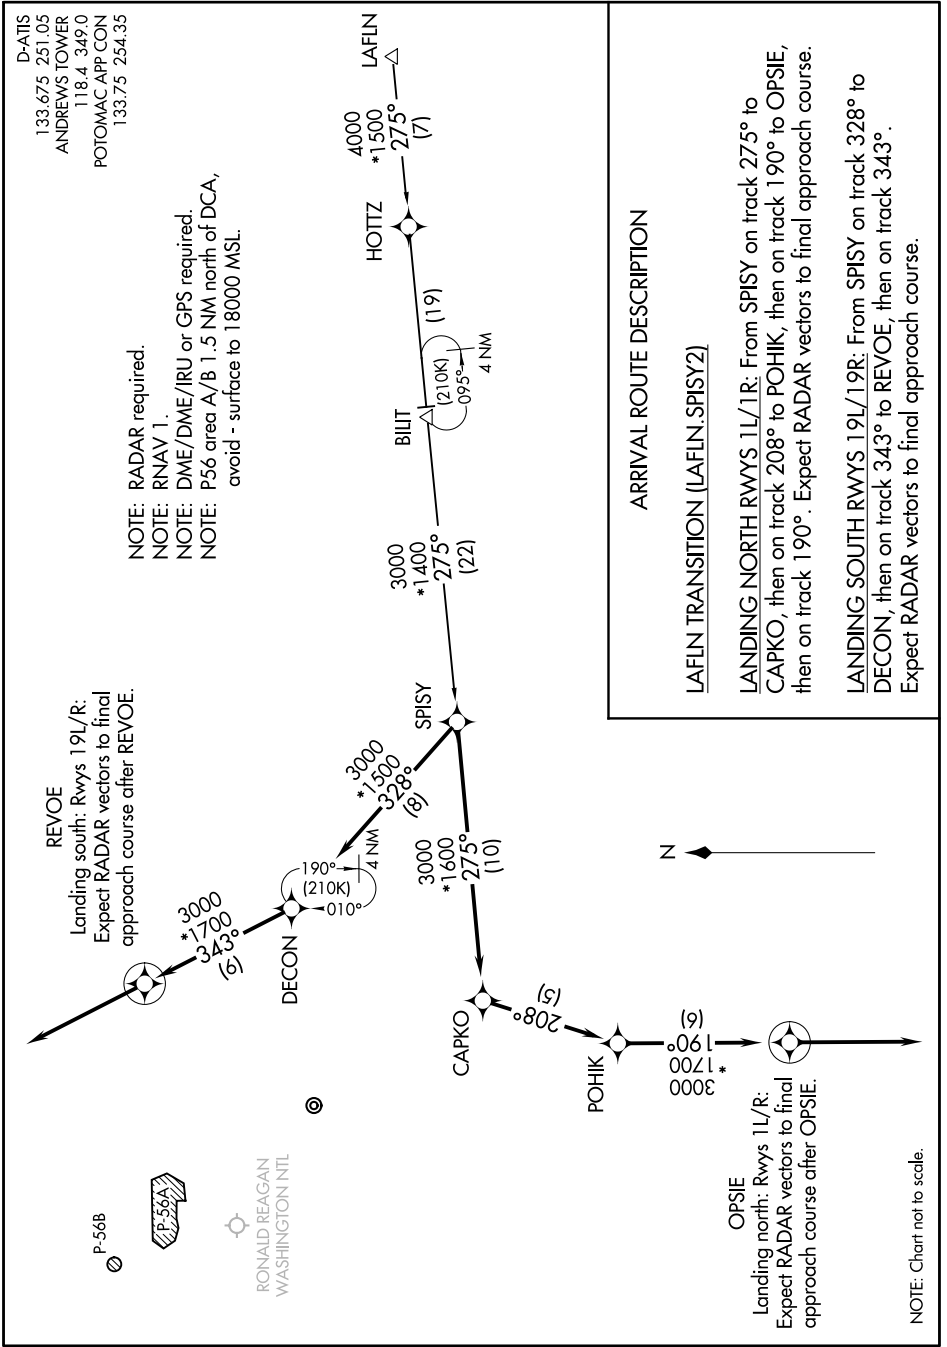

# SPISY TWO ARRIVAL (RNAV)

CAMP SPRINGS, MARYLAND

NE-3, 07 OCT 2021 to 04 NOV 2021

NE-3, 07 OCT 2021 to 04 NOV 2021

# SPISY TWO ARRIVAL (RNAV)

CAMP SPRINGS, MARYLAND