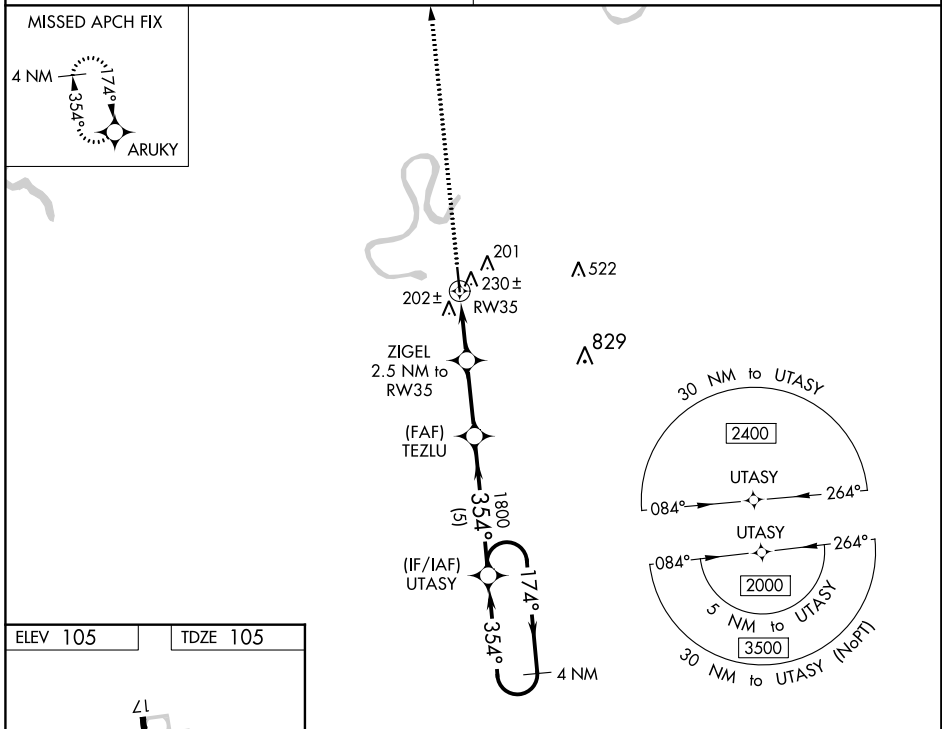

WAAS CH 99431 W35A	APP CRS 354°	Rwy Ldg TDZE Apt Elev	5001 105 105
--	------------------------	-----------------------------	---

RNAV (GPS) RWY 35

YAZOO COUNTY (87I)

RNP APCH.	MISSED APPROACH: Climb to 2000 direct ARUKY and hold.
<p>▼ Baro-VNAV NA.</p> <p>▲ NA Use Madison altimeter setting; when not received, use Jackson altimeter setting and increase all DA 8 feet and all MDA 20 feet.</p>	

MEMPHIS CENTER 132.5 259.1	UNICOM 122.8 (CTAF) 1
--------------------------------------	---------------------------------

CATEGORY	A	B	C	D
LPV DA		461-1¼	356 (400-1¼)	
LNAV/VNAV DA		606-1¾	501 (500-1¼)	
LNAV MDA	600-1	495 (500-1)	600-1⅜	495 (500-1⅜)

SC-4, 19 MAY 2022 to 16 JUN 2022

SC-4, 19 MAY 2022 to 16 JUN 2022