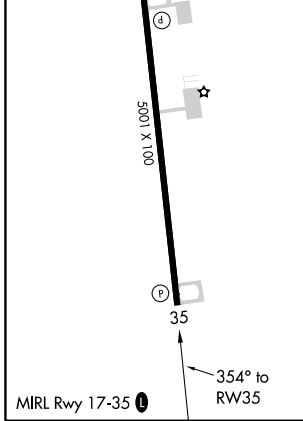

WAAS CH 99431 W35A	APP CRS 354°	Rwy Ldg TDZE Apt Elev	5001 105 105
--	------------------------	-----------------------------	---

RNAV (GPS) RWY 35

YAZOO COUNTY (87I)

RNP APCH.	MISSED APPROACH: Climb to 2000 direct ARUKY and hold.
<p>▼ Baro-VNAV NA.</p> <p>▲ NA Use Madison altimeter setting; when not received, use Jackson altimeter setting and increase all DA 8 feet and all MDA 20 feet.</p>	

MEMPHIS CENTER 132.5 259.1	UNICOM 122.8 (CTAF) 1
--------------------------------------	---------------------------------

CATEGORY	A	B	C	D
LPV DA		461-1¼	356 (400-1¼)	
LNAV/VNAV DA		606-1¾	501 (500-1¼)	
LNAV MDA	600-1	495 (500-1)	600-1⅜	495 (500-1⅜)