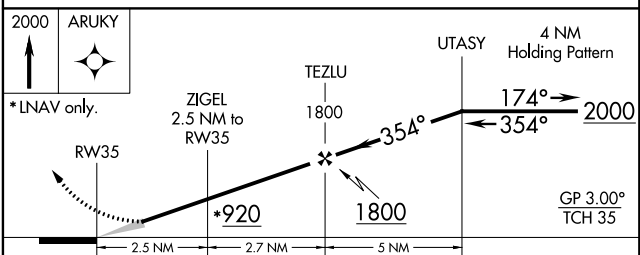

WAAS CH 99431 W35A	APP CRS 354°	Rwy Ldg TDZE Apt Elev	5001 105 105
--	------------------------	-----------------------------	---

RNAV (GPS) RWY 35

YAZOO COUNTY (87I)

RNP APCH.	MISSED APPROACH: Climb to 2000 direct ARUKY and hold.
<p>▼ Baro-VNAV NA.</p> <p>▲ NA Use Madison altimeter setting; when not received, use Jackson altimeter setting and increase all DA 8 feet and all MDA 20 feet.</p>	

MEMPHIS CENTER 132.5 259.1	UNICOM 122.8 (CTAF) 1
--------------------------------------	---------------------------------

CATEGORY	A	B	C	D
LPV DA		461-1¼	356 (400-1¼)	
LNAV/VNAV DA		606-1¾	501 (500-1¼)	
LNAV MDA	600-1	495 (500-1)	600-1⅜	495 (500-1⅜)