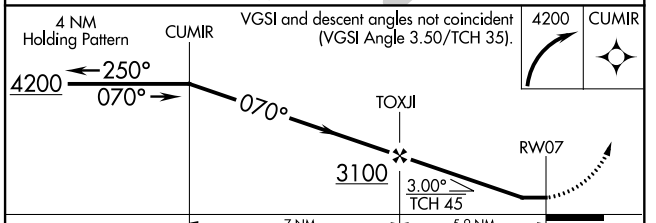

WAAS CH 69335 W07A	APP CRS 070°	Rwy Idg TDZE Apt Elev	5208 1179 1179
--	------------------------	-----------------------------	---

RNAV (GPS) RWY 7

NEW TAZEWELL MUNI (3A2)

⚠ NA DME/DME RNP-0.3 NA. Rwy 7, 25 Helicopter visibility reduction below 1 SM NA. Procedure NA at night. Obtain local altimeter setting on CTAF; when not received, use Middlesboro altimeter setting and increase all MDAs 60 feet.

MISSED APPROACH: Climbing right turn to 4200 direct CUMIR and hold.

ATLANTA CENTER 133.6 254.3	CTAF 122.9
--------------------------------------	----------------------

ELEV 1179	TDZE 1179
-----------	-----------