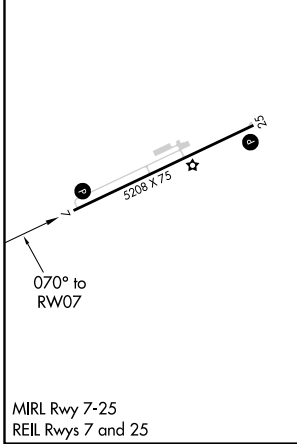

WAAS CH 69335 W07A	APP CRS 070°	Rwy Idg TDZE Apt Elev	5208 1179 1179
--	------------------------	-----------------------------	---

RNAV (GPS) RWY 7

NEW TAZEWELL MUNI (3A2)

⚠ NA DME/DME RNP-0.3 NA. Rwy 7, 25 Helicopter visibility reduction below 1 SM NA. Procedure NA at night. Obtain local altimeter setting on CTAF; when not received, use Middlesboro altimeter setting and increase all MDAs 60 feet.

MISSED APPROACH: Climbing right turn to 4200 direct CUMIR and hold.

ATLANTA CENTER 133.6 254.3	CTAF 122.9
--------------------------------------	----------------------

ELEV 1179	TDZE 1179
-----------	-----------