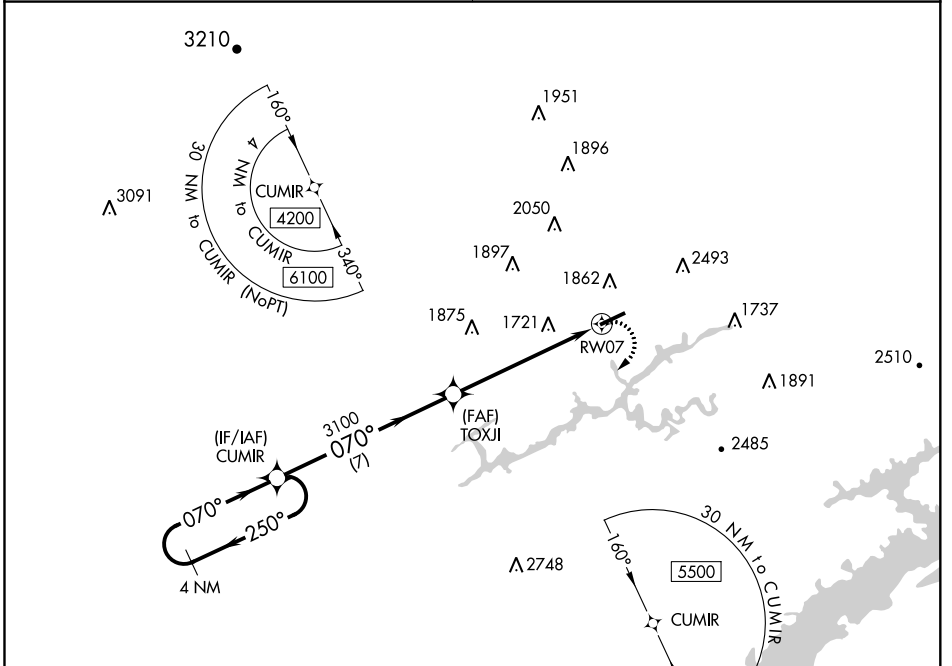

WAAS CH 69335 W07A	APP CRS 070°	Rwy Idg TDZE Apt Elev	5208 1179 1179
--	------------------------	-----------------------------	---

RNAV (GPS) RWY 7

NEW TAZEWELL MUNI (3A2)

⚠ NA DME/DME RNP-0.3 NA. Rwy 7, 25 Helicopter visibility reduction below 1 SM NA. Procedure NA at night. Obtain local altimeter setting on CTAF; when not received, use Middlesboro altimeter setting and increase all MDAs 60 feet.

MISSED APPROACH: Climbing right turn to 4200 direct CUMIR and hold.

ATLANTA CENTER 133.6 254.3	CTAF 122.9
--------------------------------------	----------------------

ELEV 1179	TDZE 1179
-----------	-----------

CATEGORY	A	B	C	D
LP MDA	2240-1¼ 1061 (1100-1¼)	2240-1½ 1061 (1100-1½)		NA
LNAV MDA	2260-1¼ 1081 (1100-1¼)	2260-1½ 1081 (1100-1½)		NA
C CIRCLING	2260-1¼ 1081 (1100-1¼)	2260-1½ 1081 (1100-1½)		NA

SE-1, 17 JUN 2021 to 15 JUL 2021

SE-1, 17 JUN 2021 to 15 JUL 2021