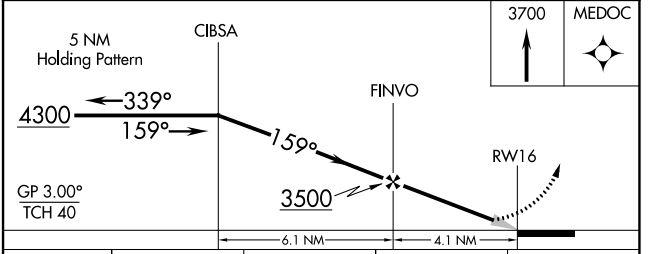

CATEGORY	A	B	C	D
LPV DA	2445-1	285 (300-1)		NA
LNAV/VNAV DA	2574-1½	414 (500-1½)		NA
LNAV MDA	2580-1	420 (500-1)		NA
C CIRCLING	2680-1 520 (600-1)	2780-1 620 (700-1)		NA