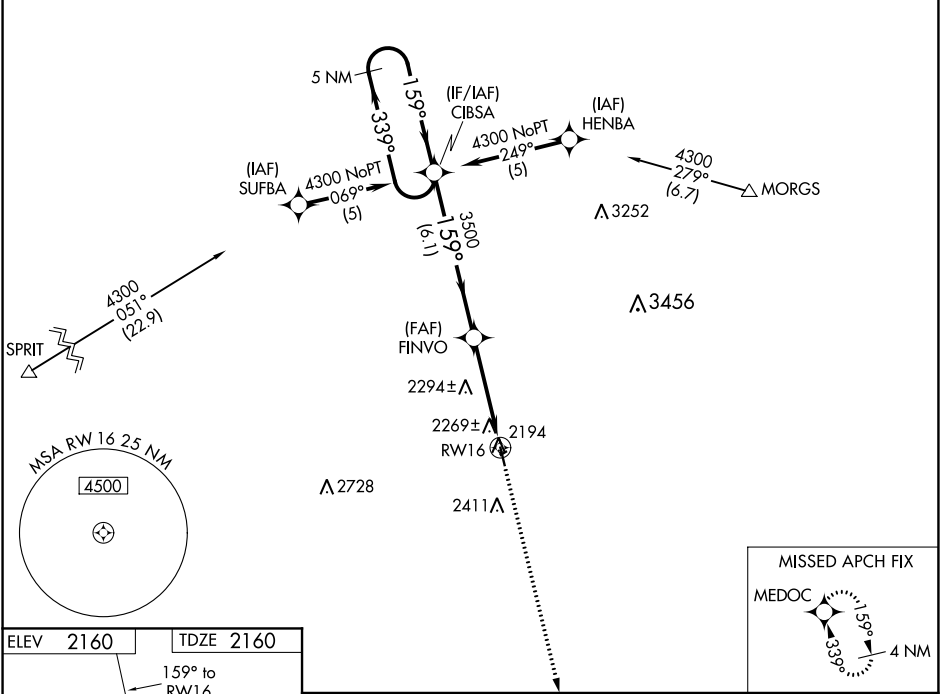

WAAS CH 53714 W16A	APP CRS 159°	Rwy Idg TDZE Apt Elev	3900 2160 2160
--	------------------------	-----------------------------	---

RNAV (GPS) RWY 16

PIONEER VILLAGE FLD (ØV3)

NA Baro-VNAV NA. DME/DME RNP-0.3 NA. Use Kearney altimeter setting; when not received, use Holdrege altimeter setting and increase all DA 29 feet and all MDA 40 feet, increase LPV all Cats visibility ¼ mile. Circling NA to Rwy 5/23.

MISSED APPROACH: Climb to 3700 direct MEDOC and hold.

EAR AWOS-3PT 123.875	MINNEAPOLIS CENTER 119.4 278.8	UNICOM 122.7 (CTAF) 0
--------------------------------	--	---------------------------------

NC-2, 02 DEC 2021 to 30 DEC 2021

NC-2, 02 DEC 2021 to 30 DEC 2021

ELEV 2160	TDZE 2160
-----------	-----------

CATEGORY	A	B	C	D
LPV DA	2445-1	285 (300-1)		NA
LNAV/VNAV DA	2574-1½	414 (500-1½)		NA
LNAV MDA	2580-1	420 (500-1)		NA
C CIRCLING	2680-1 520 (600-1)	2780-1 620 (700-1)		NA