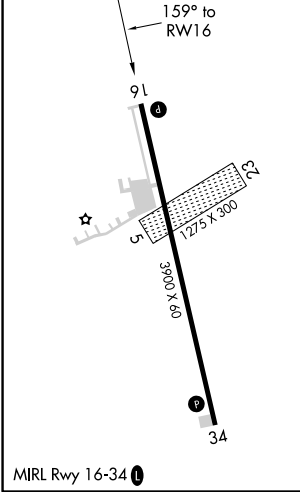

CATEGORY	A	B	C	D
LPV DA	2445-1	285 (300-1)		NA
LNAV/VNAV DA	2574-1½	414 (500-1½)		NA
LNAV MDA	2580-1	420 (500-1)		NA
C CIRCLING	2680-1 520 (600-1)	2780-1 620 (700-1)		NA