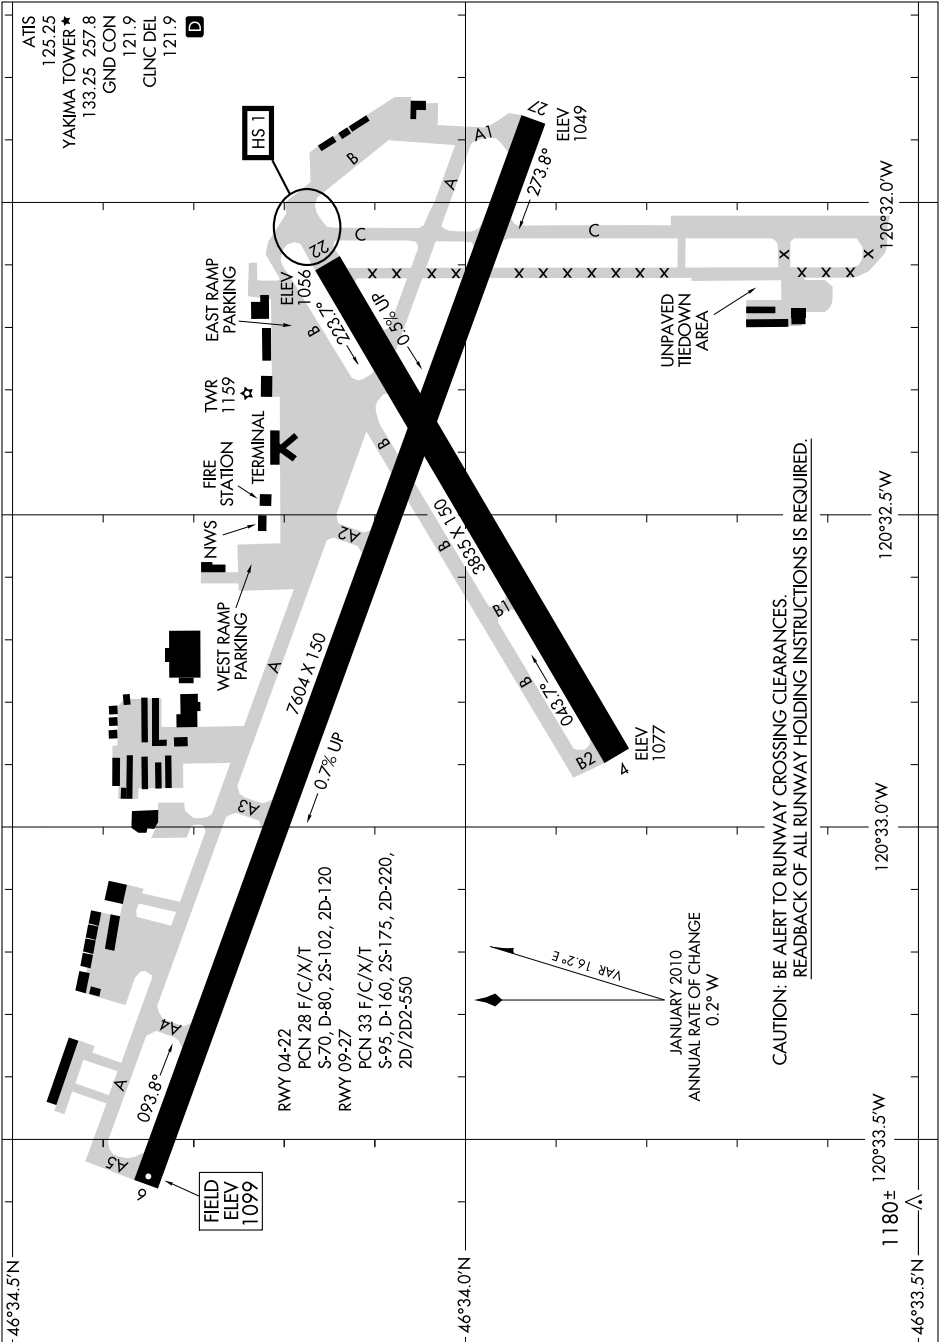

AIRPORT DIAGRAM

YAKIMA AIR TERMINAL/MCALLISTER FIELD (YKM)
AL-465 (FAA)
YAKIMA, WASHINGTON

NW-1, 12 JAN 2012 to 09 FEB 2012

AIRPORT DIAGRAM

YAKIMA, WASHINGTON
YAKIMA AIR TERMINAL/MCALLISTER FIELD (YKM)

NW-1, 12 JAN 2012 to 09 FEB 2012