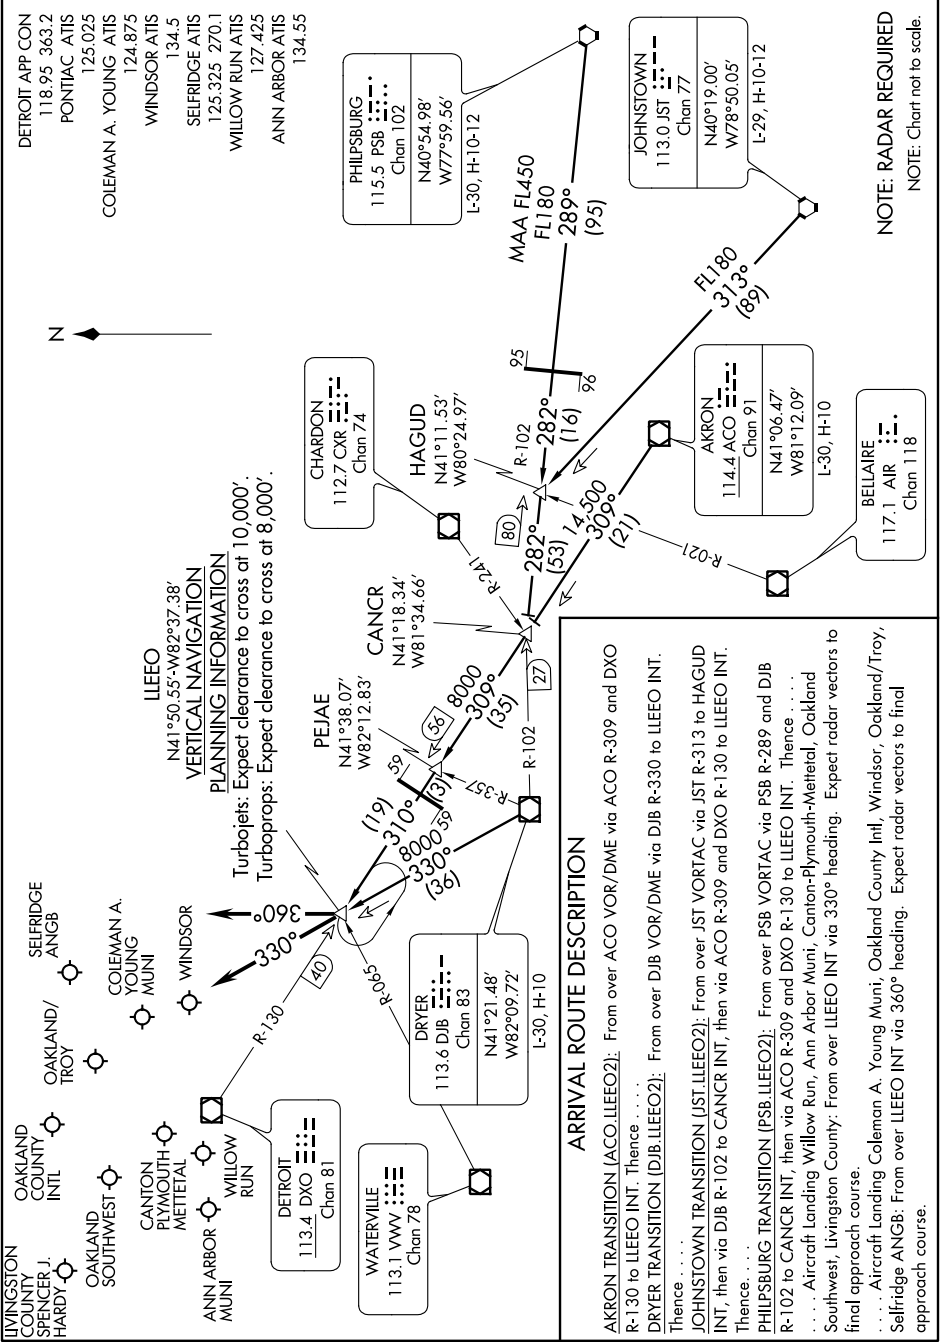

LLEEO TWO ARRIVAL

EC-1, 08 JAN 2015 to 05 FEB 2015

NOTE: RADAR REQUIRED  
NOTE: Chart not to scale.

LLEEO TWO ARRIVAL

EC-1, 08 JAN 2015 to 05 FEB 2015