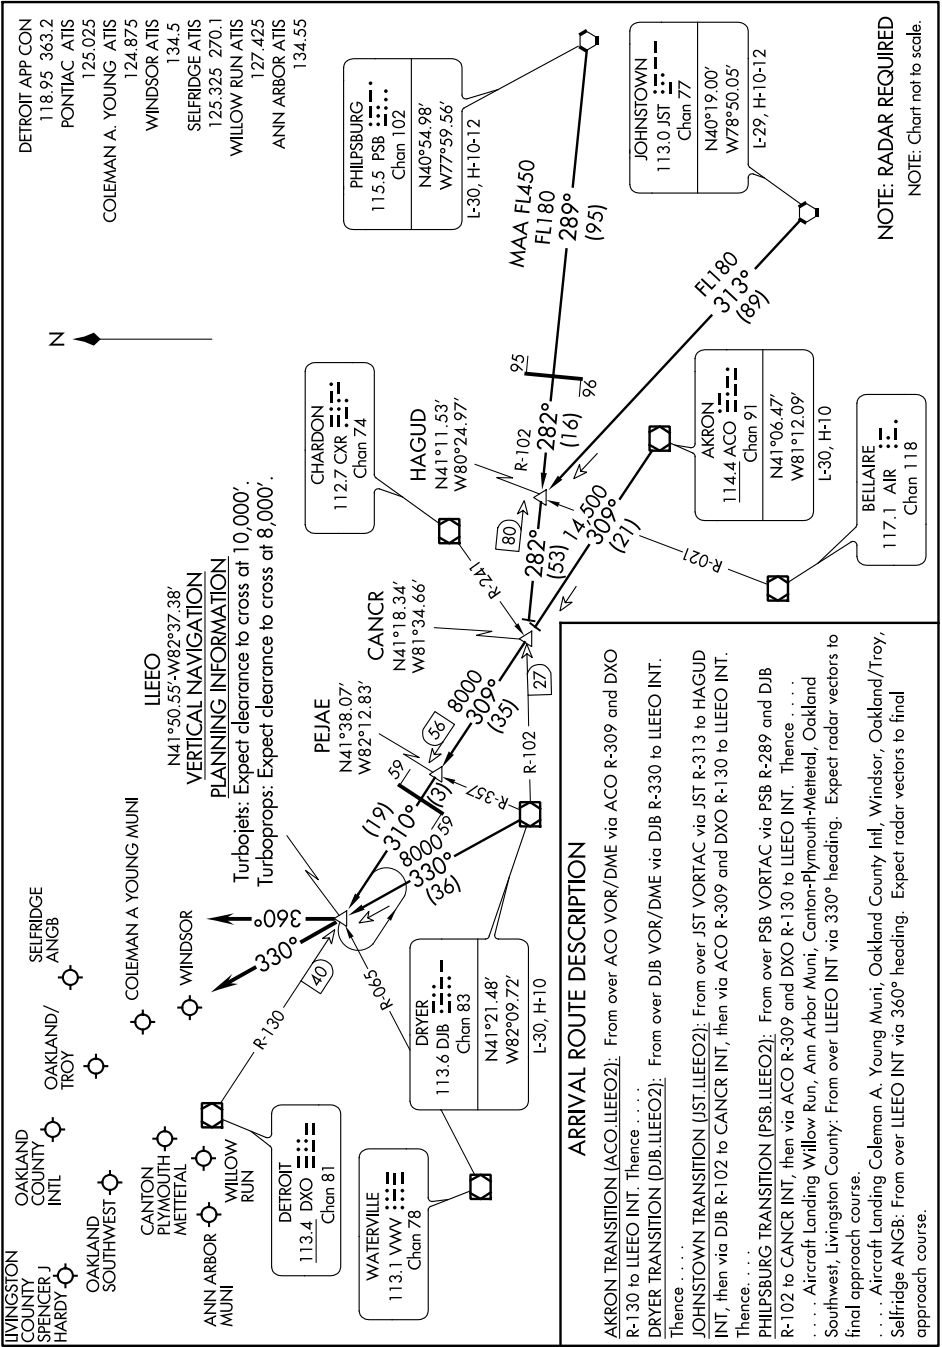

# LLEEO TWO ARRIVAL

EC-1, 27 APR 2017 to 25 MAY 2017

NOTE: RADAR REQUIRED  
NOTE: Chart not to scale.

# LLEEO TWO ARRIVAL

EC-1, 27 APR 2017 to 25 MAY 2017