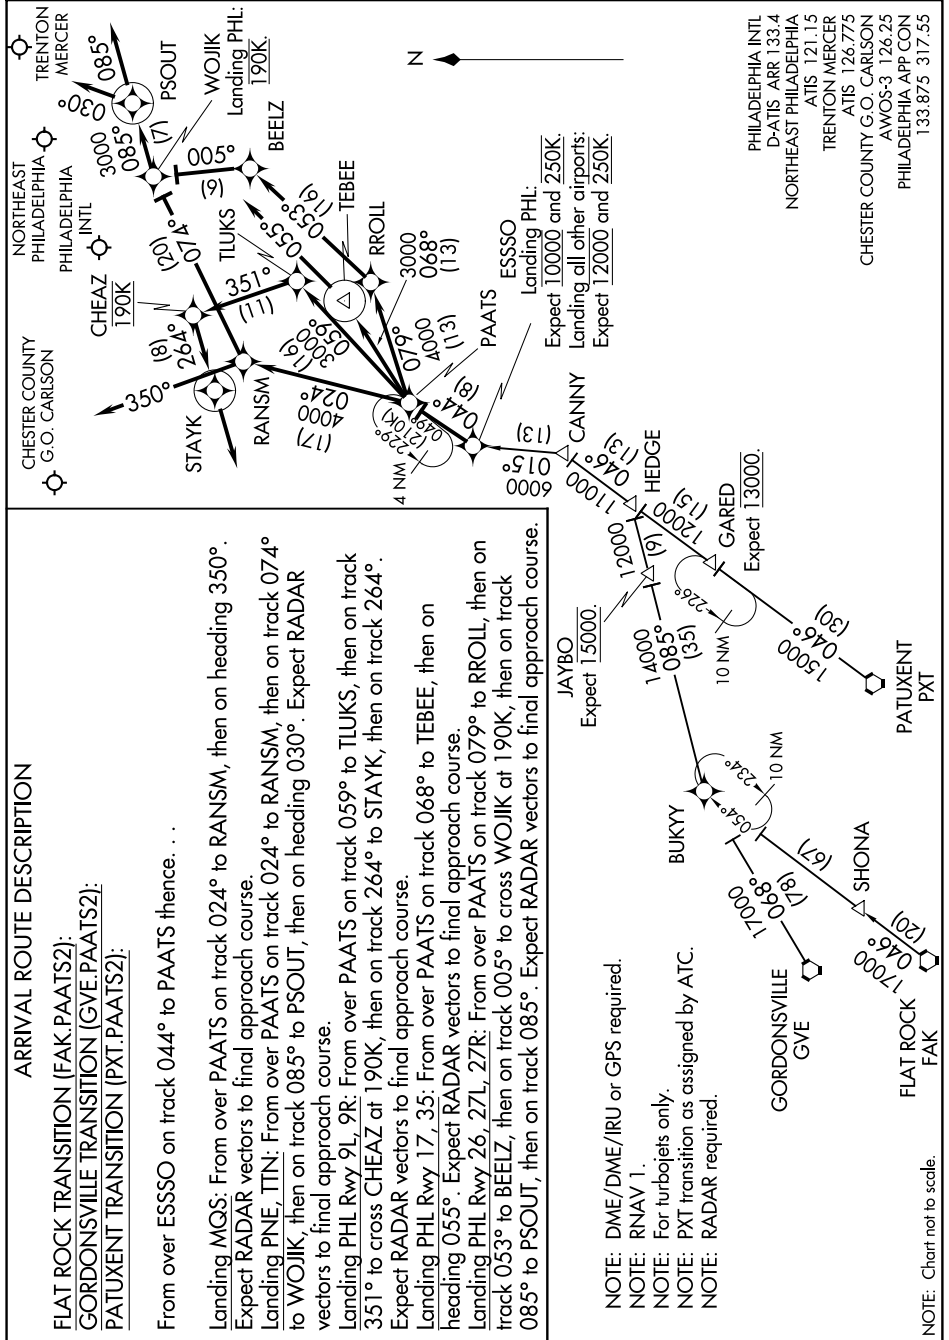

# PAATS TWO ARRIVAL (RNAV)

PHILADELPHIA, PENNSYLVANIA

# PAATS TWO ARRIVAL (RNAV)

PHILADELPHIA, PENNSYLVANIA

PHILADELPHIA INTL  
 D-ATIS ARR 133.4  
 NORSEAST PHILADELPHIA  
 ATIS 121.15  
 TRENTON MERCER  
 ATIS 126.775  
 CHESTER COUNTY G.O. CARLSON  
 AWOS-3 126.25  
 PHILADELPHIA APP CON  
 133.875 317.55