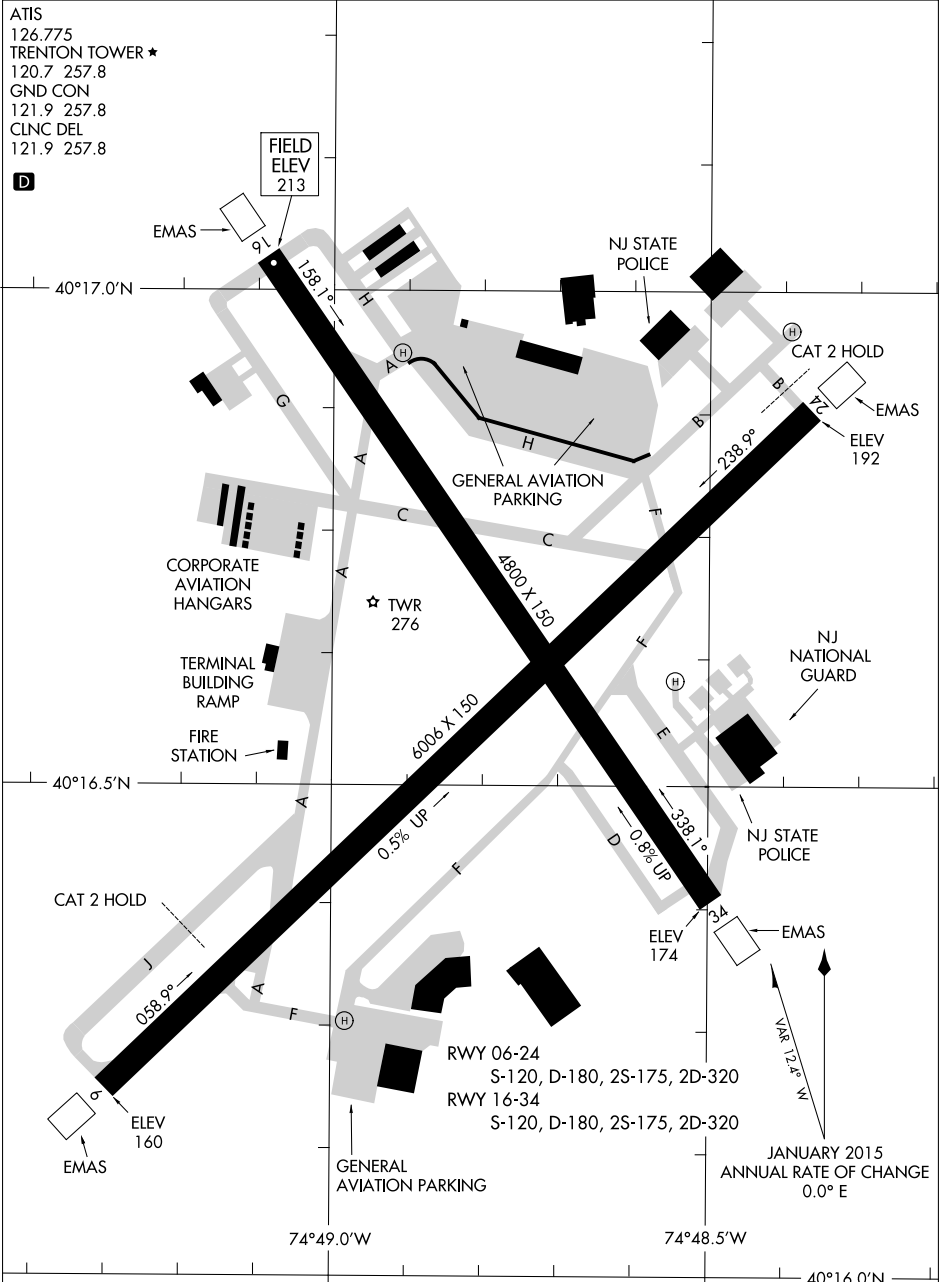

ATIS  
 126.775  
 TRENTON TOWER ★  
 120.7 257.8  
 GND CON  
 121.9 257.8  
 CLNC DEL  
 121.9 257.8

**D**

NE-2, 14 SEP 2017 to 12 OCT 2017

NE-2, 14 SEP 2017 to 12 OCT 2017

CAUTION: BE ALERT TO RUNWAY CROSSING CLEARANCES.  
 READBACK OF ALL RUNWAY HOLDING INSTRUCTIONS IS REQUIRED