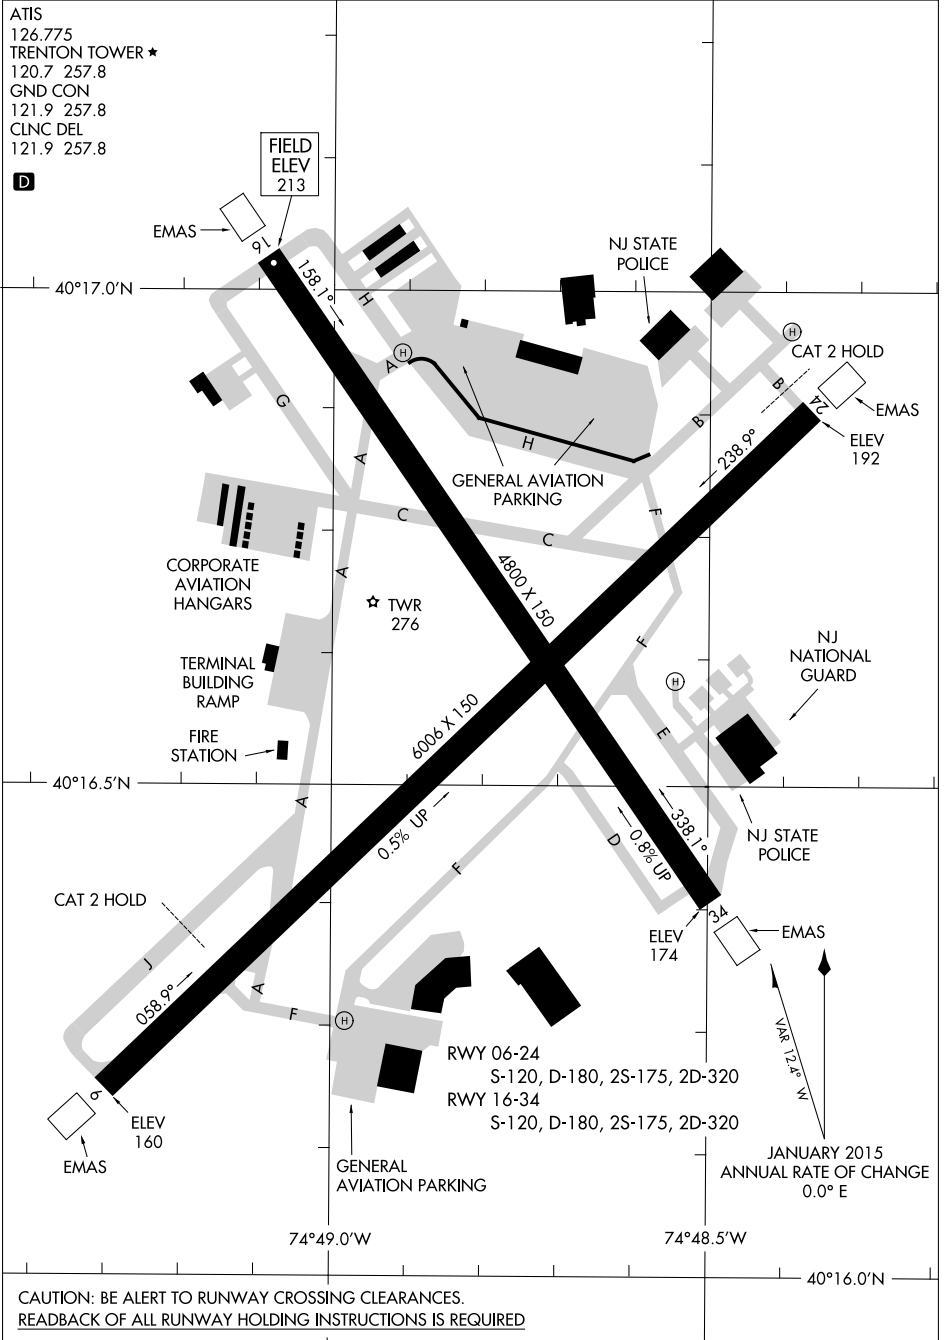

ATIS  
 126.775  
 TRENTON TOWER ★  
 120.7 257.8  
 GND CON  
 121.9 257.8  
 CLNC DEL  
 121.9 257.8

**D**

NE-2. 27 APR 2017 to 25 MAY 2017

NE-2. 27 APR 2017 to 25 MAY 2017

CAUTION: BE ALERT TO RUNWAY CROSSING CLEARANCES.  
 READBACK OF ALL RUNWAY HOLDING INSTRUCTIONS IS REQUIRED