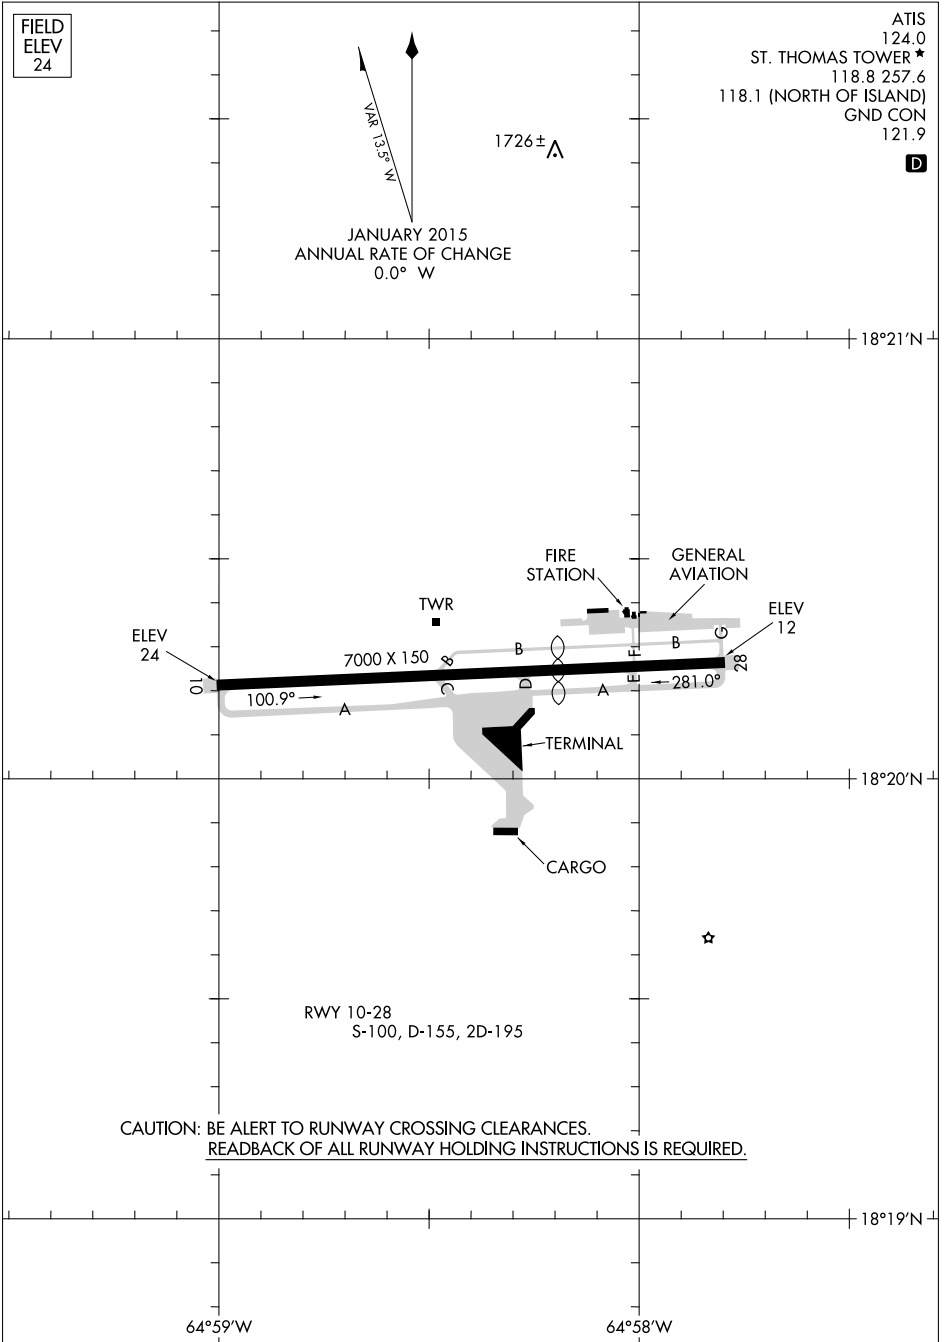

15064

AIRPORT DIAGRAM

AL-5005 (FAA)

CYRIL E KING (STT) (TIST)
ST. THOMAS, VIRGIN ISLANDS

SE-3, 14 SEP 2017 to 12 OCT 2017

SE-3, 14 SEP 2017 to 12 OCT 2017

AIRPORT DIAGRAM

15064

ST. THOMAS, VIRGIN ISLANDS
CYRIL E KING (STT) (TIST)