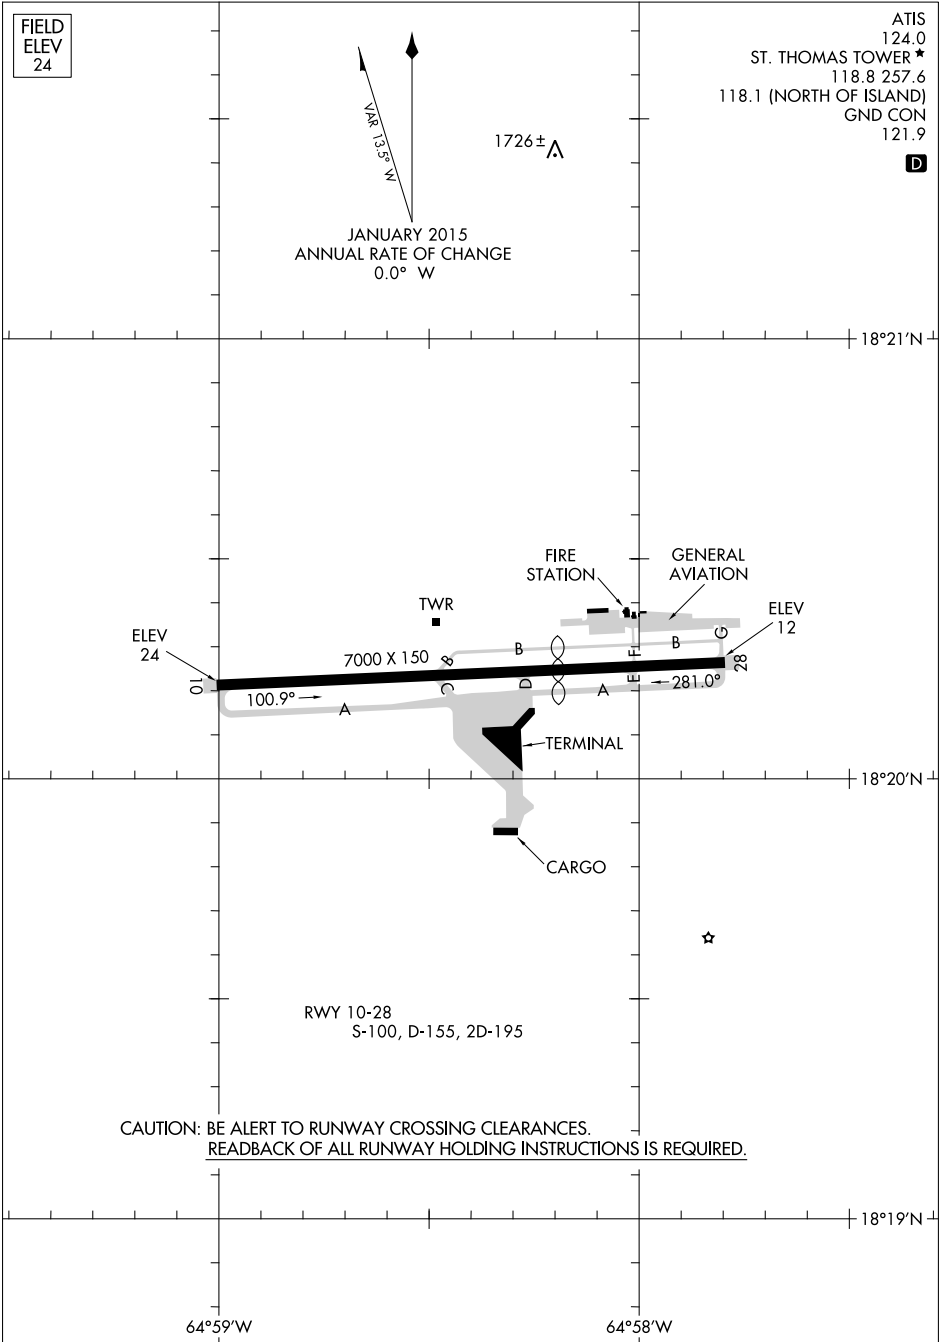

15064

AIRPORT DIAGRAM

AL-5005 (FAA)

CYRIL E KING (STT) (TIST)
ST. THOMAS, VIRGIN ISLANDS

SE-3, 27 APR 2017 to 25 MAY 2017

SE-3, 27 APR 2017 to 25 MAY 2017

AIRPORT DIAGRAM

15064

ST. THOMAS, VIRGIN ISLANDS
CYRIL E KING (STT) (TIST)