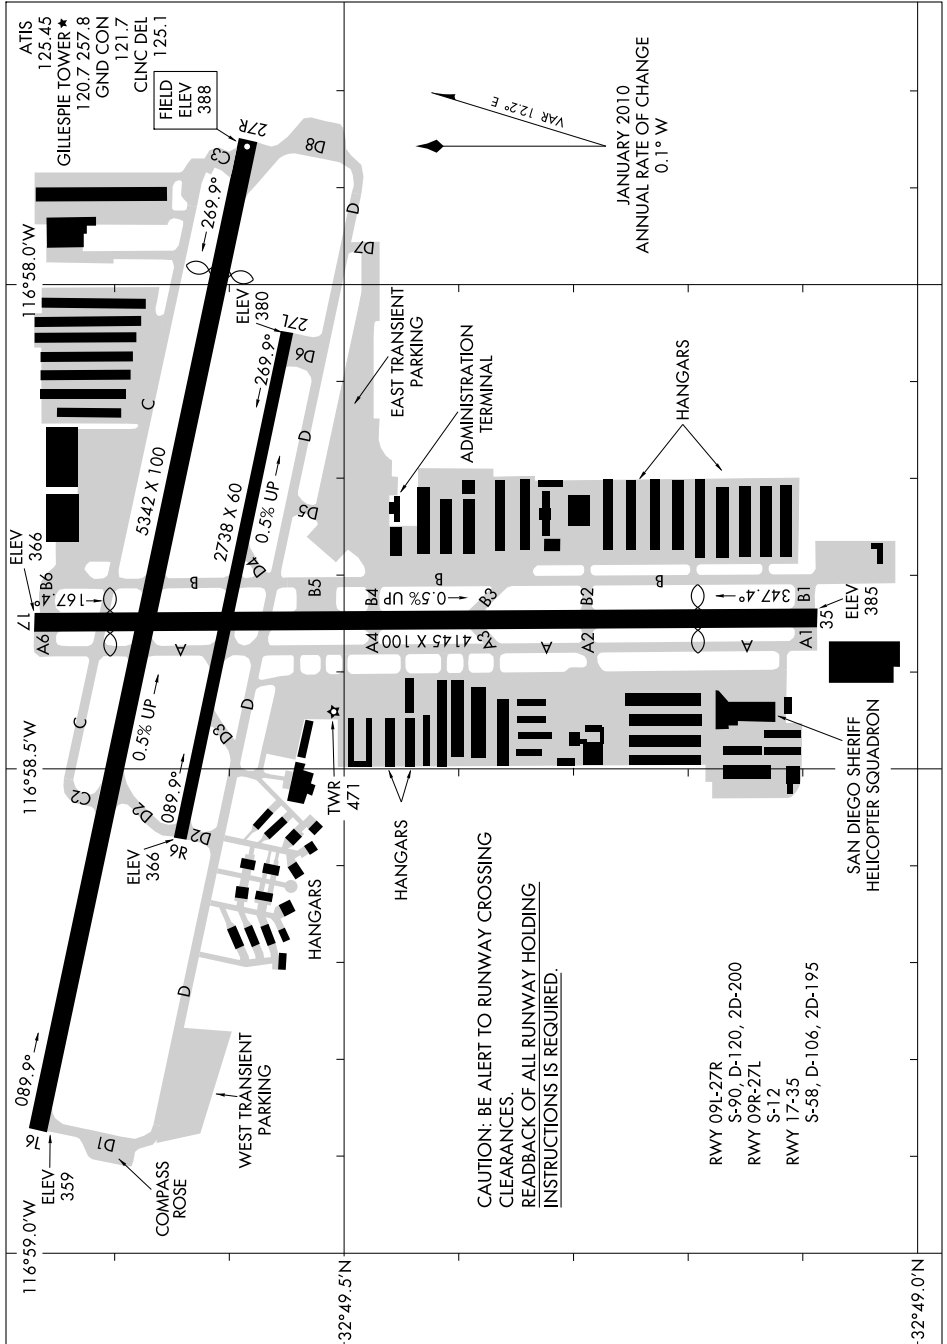

AIRPORT DIAGRAM

AL-5402 (FAA)

SAN DIEGO/GILLESPIE FIELD (S.E.E.)
SAN DIEGO (EL CAJON), CALIFORNIA

SW-3, 09 FEB 2012 to 08 MAR 2012

CAUTION: BE ALERT TO RUNWAY CROSSING CLEARANCES.
READBACK OF ALL RUNWAY HOLDING INSTRUCTIONS IS REQUIRED.

RWY 09L-27R
S-90, D-120, 2D-200
RWY 09R-27L
S-12
RWY 17-35
S-58, D-106, 2D-195

SW-3, 09 FEB 2012 to 08 MAR 2012

AIRPORT DIAGRAM

SAN DIEGO (EL CAJON), CALIFORNIA
SAN DIEGO/GILLESPIE FIELD (S.E.E.)