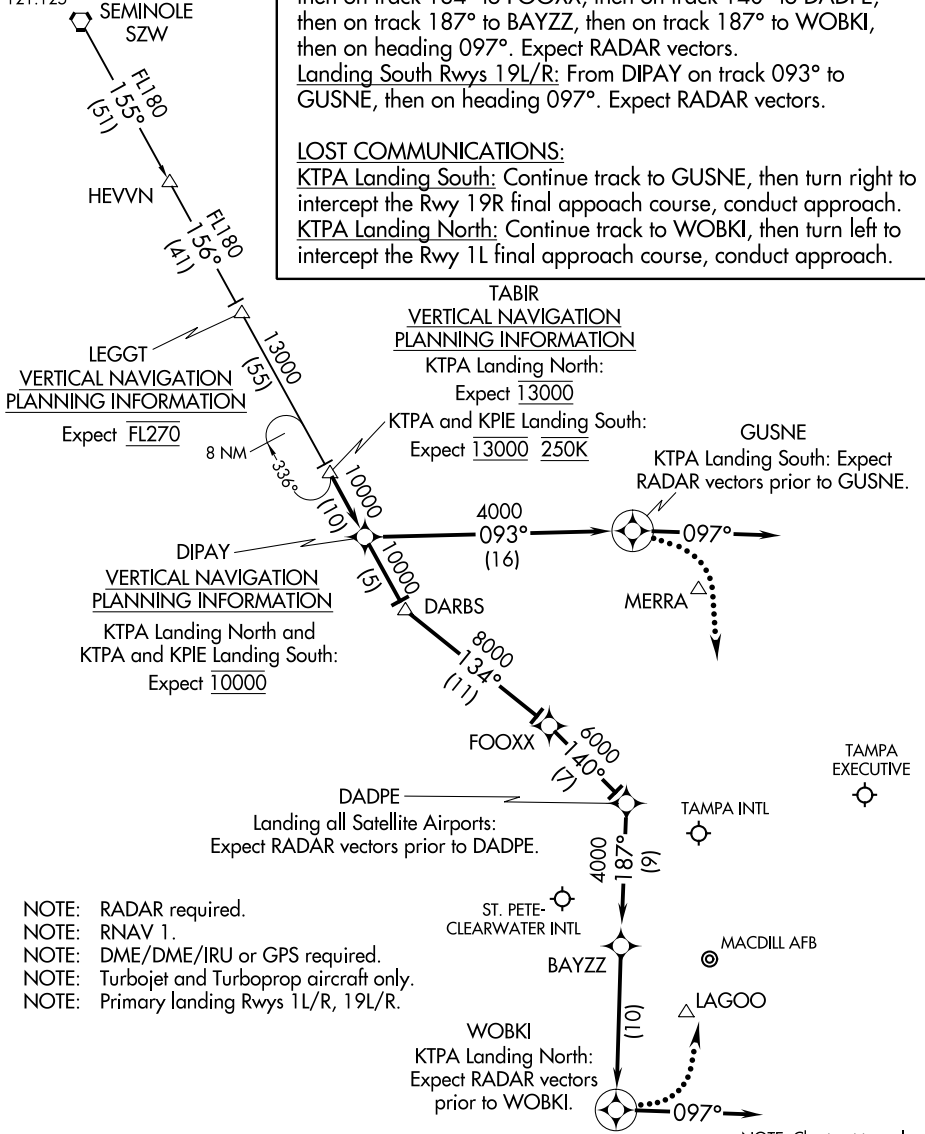

FOOXX FOUR ARRIVAL (RNAV)

TAMPA, FLORIDA

TAMPA APP CON
 132.52 269.1
 TAMPA INTL D-ATIS ARR
 126.45
 ST. PETE-CLEARWATER INTL ATIS
 134.5
 MACDILL AFB ATIS
 133.825 270.1
 TAMPA EXECUTIVE AWOS-3
 121.125

ARRIVAL DESCRIPTION

SEMINOLE TRANSITION (SZW.FOOXX4):

From TABIR on track 156° to DIPAY.

Landing North Rwy 1L/R: From DIPAY on track 156° to DARBS, then on track 134° to FOOXX, then on track 140° to DADPE, then on track 187° to BAYZZ, then on track 187° to WOBKI, then on heading 097°. Expect RADAR vectors.

Landing South Rwy 19L/R: From DIPAY on track 093° to GUSNE, then on heading 097°. Expect RADAR vectors.

LOST COMMUNICATIONS:

KTPA Landing South: Continue track to GUSNE, then turn right to intercept the Rwy 19R final approach course, conduct approach.

KTPA Landing North: Continue track to WOBKI, then turn left to intercept the Rwy 1L final approach course, conduct approach.

SE-3, 22 JUN 2017 to 20 JUL 2017

SE-3, 22 JUN 2017 to 20 JUL 2017

FOOXX FOUR ARRIVAL (RNAV)