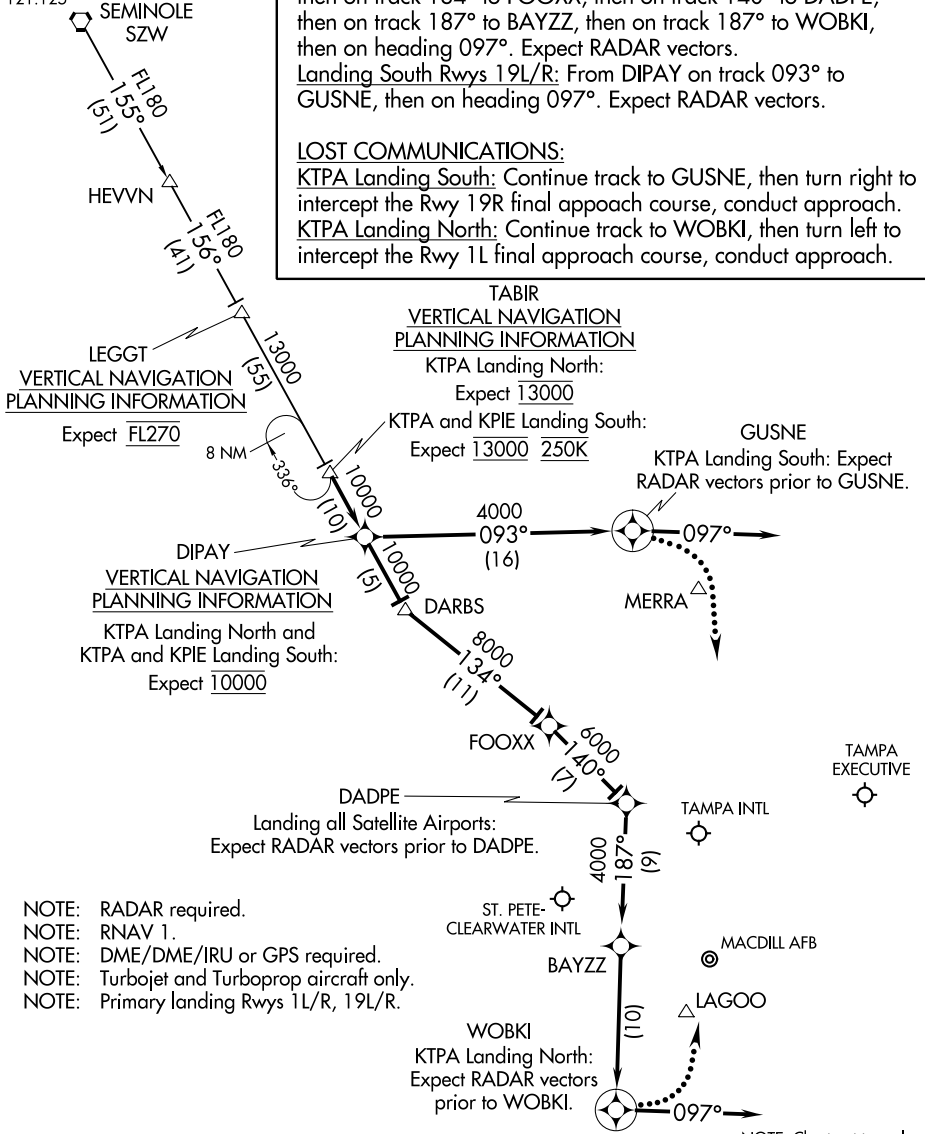

### SEMINOLE TRANSITION (SZW.FOOXX4):

From TABIR on track 156° to DIPAY.

Landing North Rwy 1L/R: From DIPAY on track 156° to DARBS, then on track 134° to FOOXX, then on track 140° to DADPE, then on track 187° to BAYZZ, then on track 187° to WOBKI, then on heading 097°. Expect RADAR vectors.

Landing South Rwy 19L/R: From DIPAY on track 093° to GUSNE, then on heading 097°. Expect RADAR vectors.

### LOST COMMUNICATIONS:

KTPA Landing South: Continue track to GUSNE, then turn right to intercept the Rwy 19R final approach course, conduct approach.

KTPA Landing North: Continue track to WOBKI, then turn left to intercept the Rwy 1L final approach course, conduct approach.

# FOOXX FOUR ARRIVAL (RNAV)

TAMPA, FLORIDA