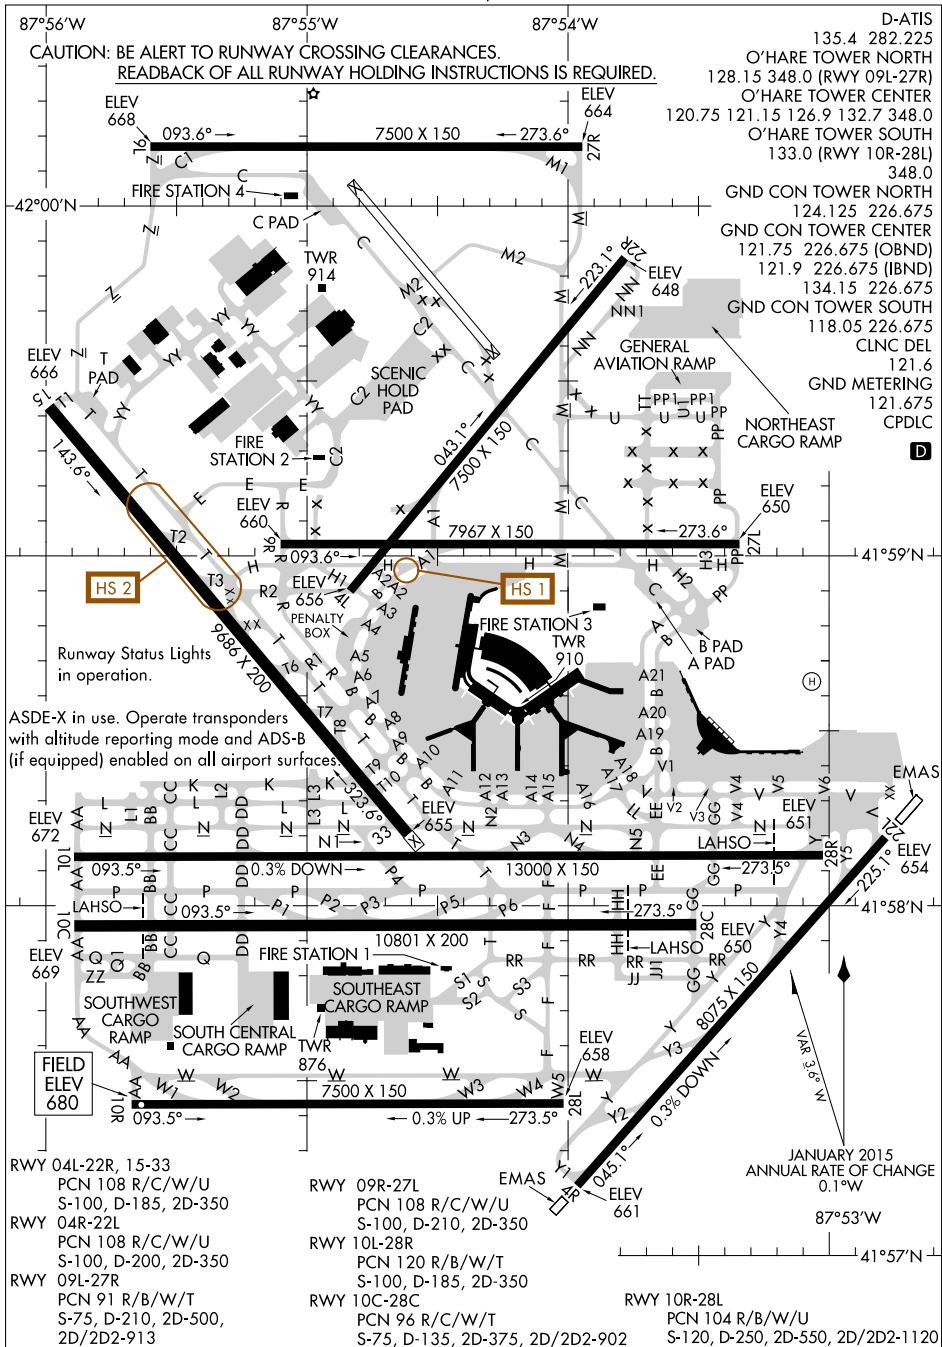

AIRPORT DIAGRAM

AL-166 (FAA)

CHICAGO O'HARE INTL (ORD)

CHICAGO, ILLINOIS

EC-3, 07 DEC 2017 to 04 JAN 2018

EC-3, 07 DEC 2017 to 04 JAN 2018

AIRPORT DIAGRAM

CHICAGO, ILLINOIS CHICAGO O'HARE INTL (ORD)