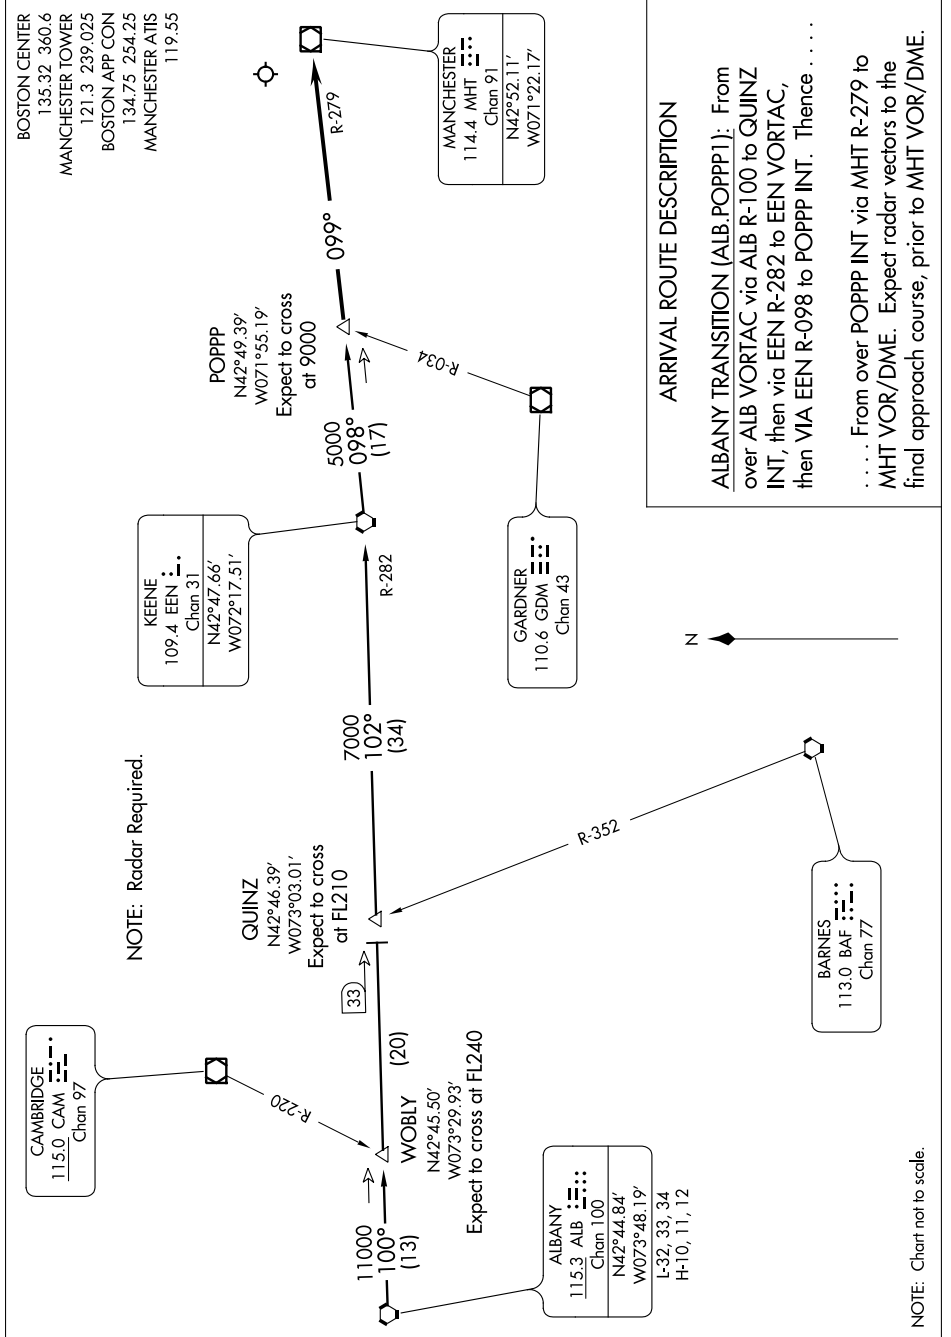

POPPP ONE ARRIVAL

ST-246 (FAA)

MANCHESTER
MANCHESTER, NEW HAMPSHIRE

NE-1, 12 OCT 2017 to 09 NOV 2017

NE-1, 12 OCT 2017 to 09 NOV 2017

POPPP ONE ARRIVAL

MANCHESTER, NEW HAMPSHIRE
MANCHESTER