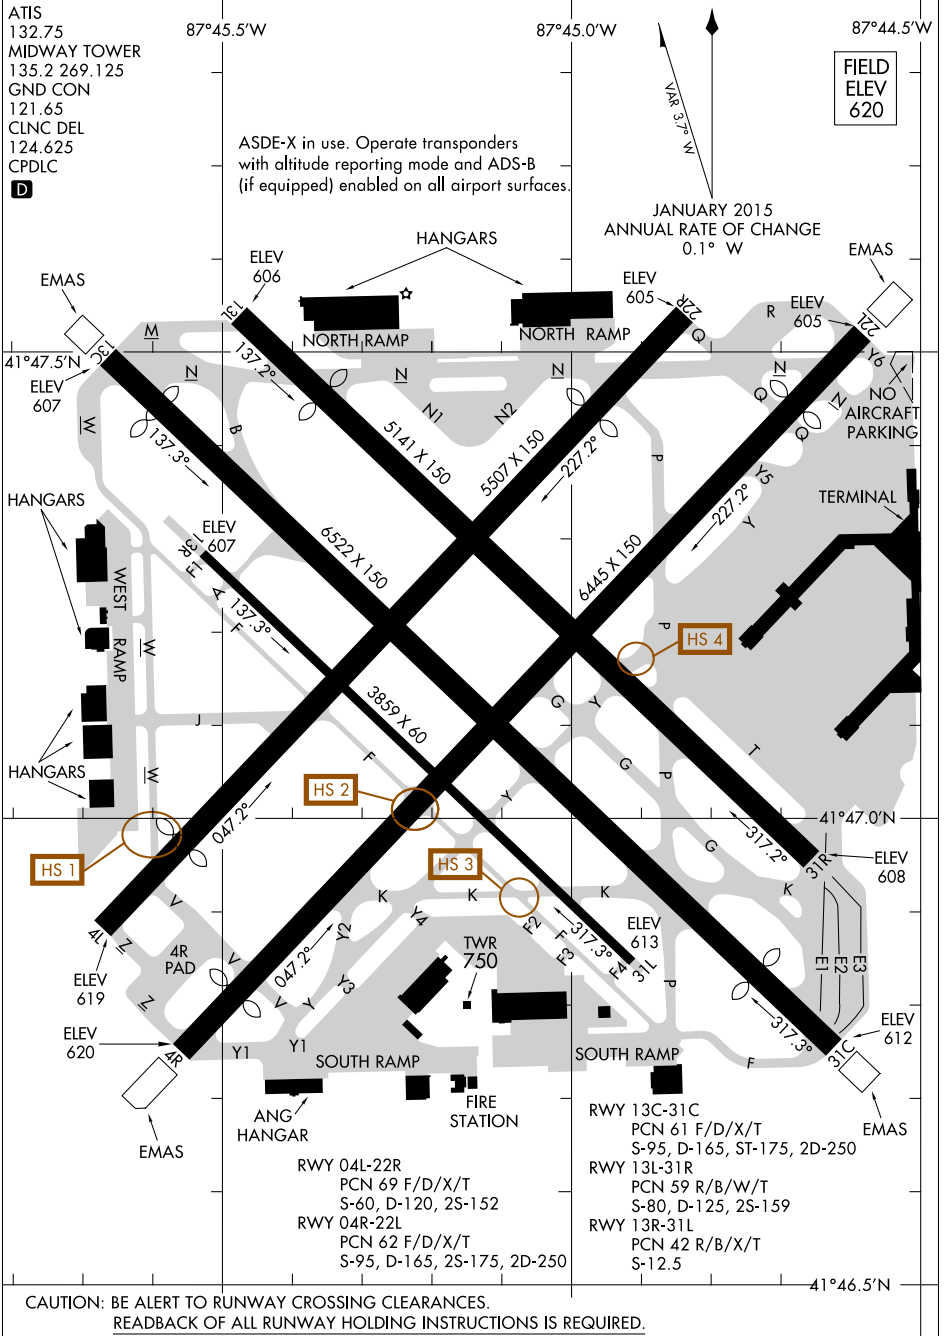

17117

AIRPORT DIAGRAM

AL-81 (FAA)

CHICAGO MIDWAY INTL (MDW)

CHICAGO, ILLINOIS

EC-3, 27 APR 2017 to 25 MAY 2017

EC-3, 27 APR 2017 to 25 MAY 2017

AIRPORT DIAGRAM

17117

CHICAGO, ILLINOIS
CHICAGO MIDWAY INTL (MDW)