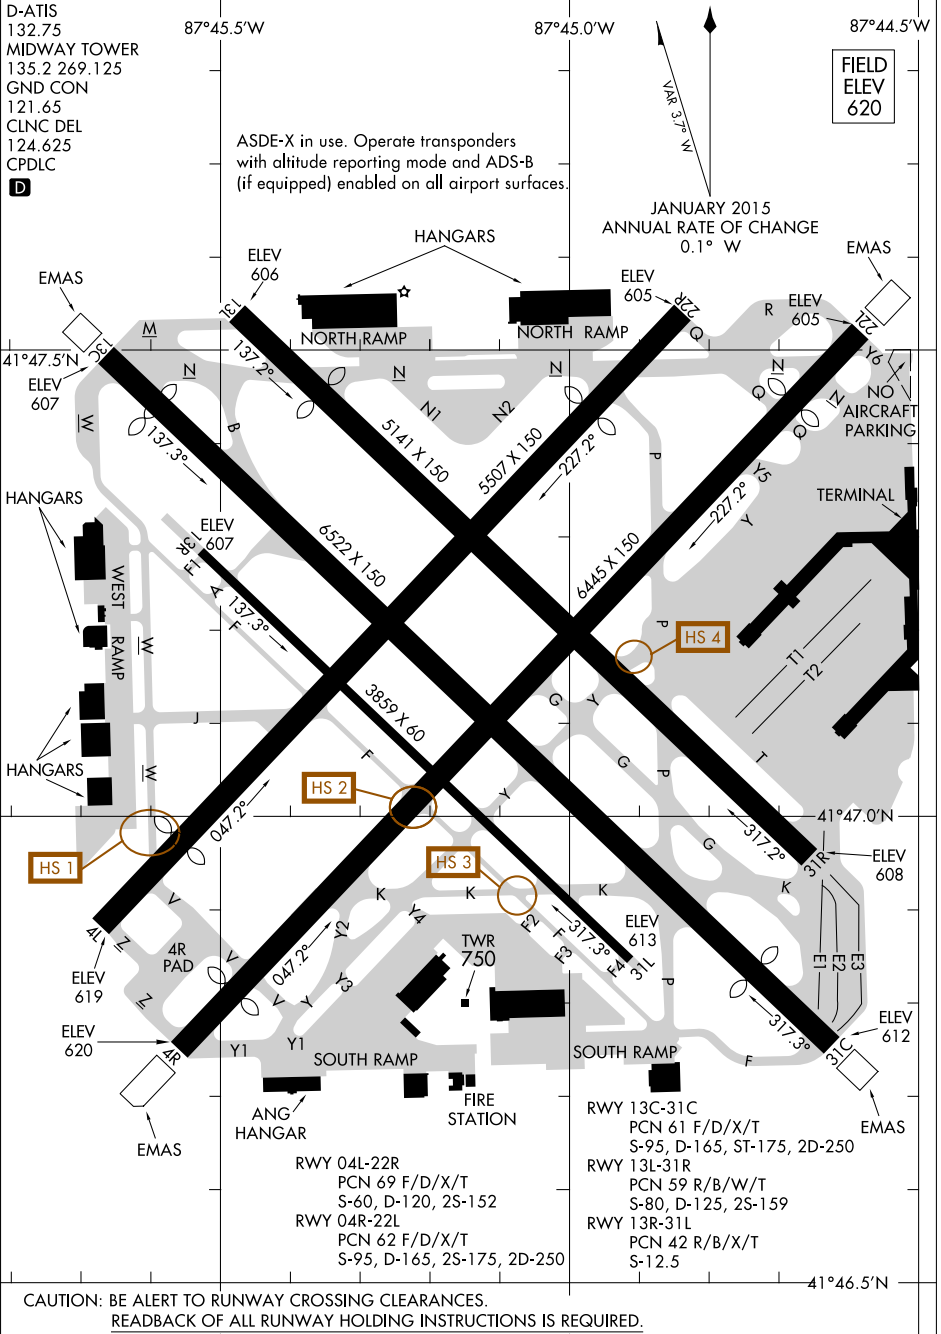

17173

# AIRPORT DIAGRAM

AL-81 (FAA)

CHICAGO MIDWAY INTL (MDW)  
CHICAGO, ILLINOIS

EC-3, 09 NOV 2017 to 07 DEC 2017

EC-3, 09 NOV 2017 to 07 DEC 2017

# AIRPORT DIAGRAM

17173

CHICAGO, ILLINOIS  
CHICAGO MIDWAY INTL (MDW)