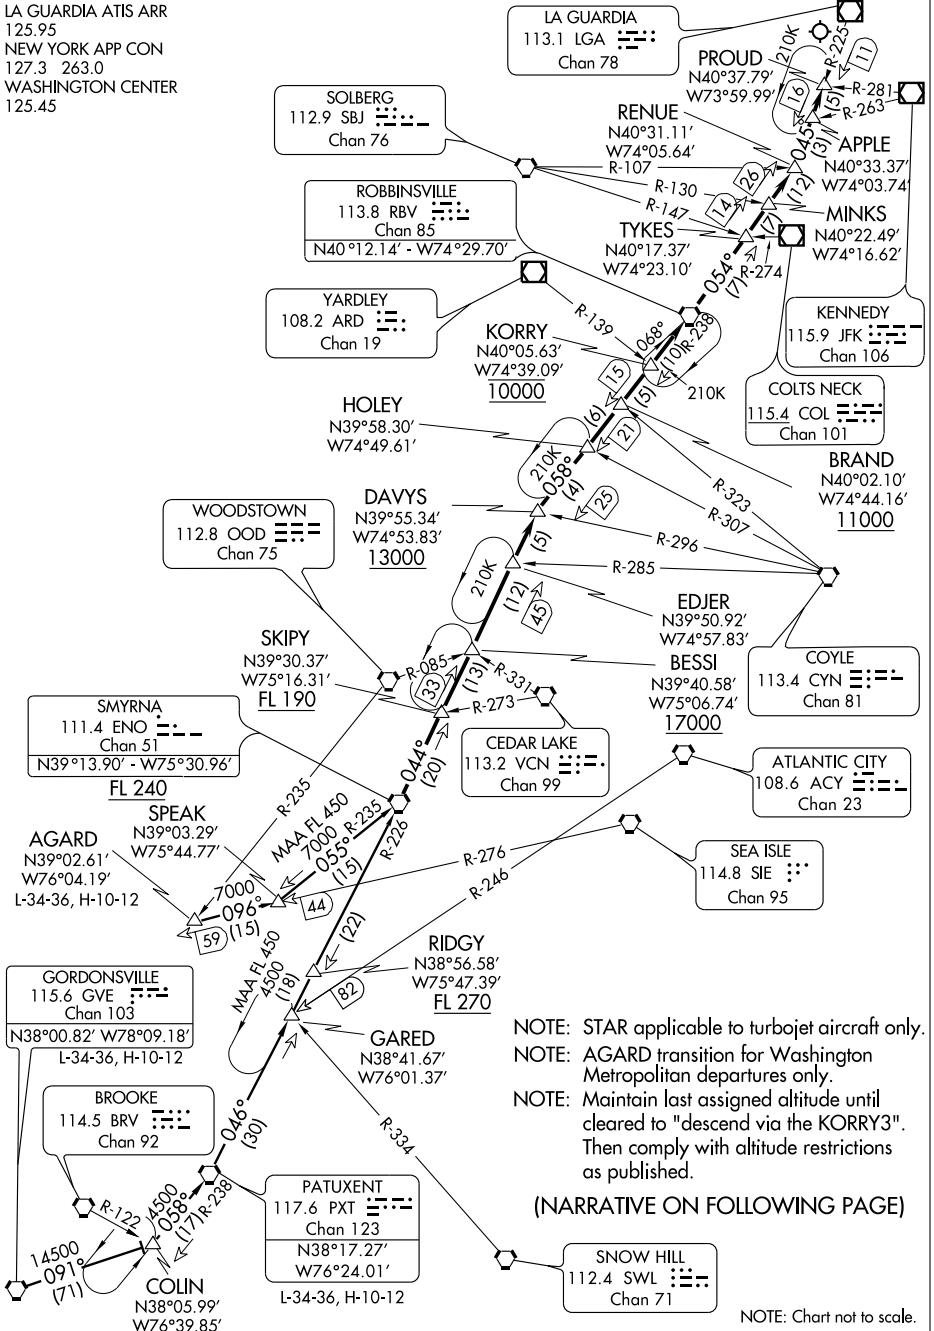

KORRY THREE ARRIVAL

LA GUARDIA
NEW YORK, NEW YORK

LA GUARDIA ATIS ARR
125.95
NEW YORK APP CON
127.3 263.0
WASHINGTON CENTER
125.45

NOTE: STAR applicable to turbojet aircraft only.
 NOTE: AGARD transition for Washington Metropolitan departures only.
 NOTE: Maintain last assigned altitude until cleared to "descend via the KORRY3". Then comply with altitude restrictions as published.

(NARRATIVE ON FOLLOWING PAGE)

NOTE: Chart not to scale.

NE-2, 19 NOV 2009 to 17 DEC 2009

NE-2, 19 NOV 2009 to 17 DEC 2009

KORRY THREE ARRIVAL (ENO.KORRY3) 09295

NEW YORK, NEW YORK
LA GUARDIA