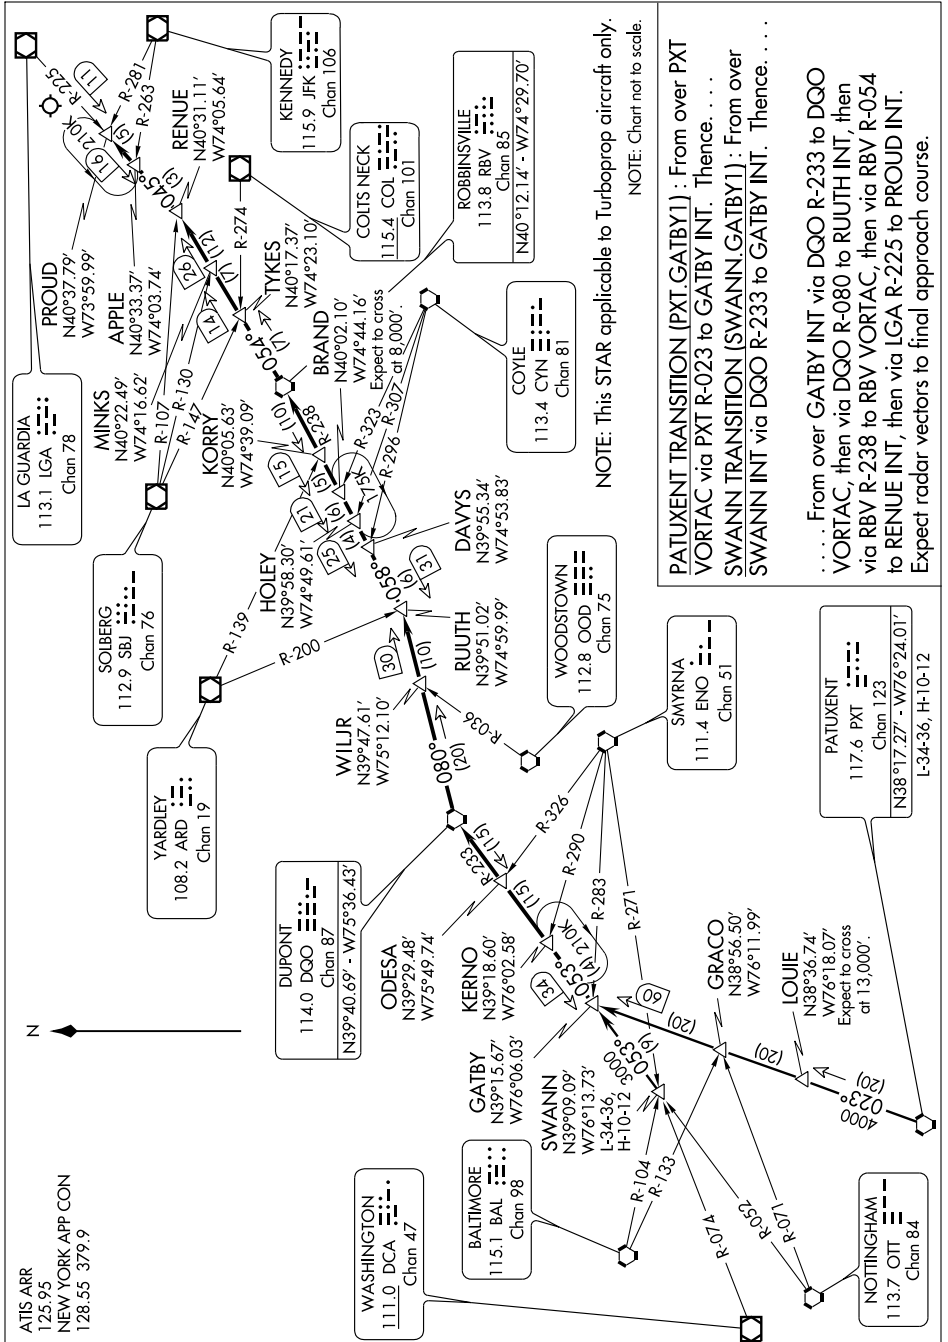

GATBY ONE ARRIVAL

NE-2, 19 NOV 2009 to 17 DEC 2009

GATBY ONE ARRIVAL

NE-2, 19 NOV 2009 to 17 DEC 2009