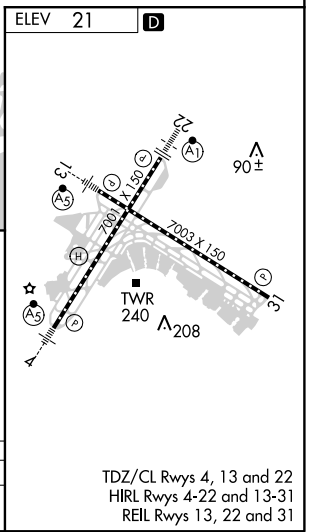

APP CRS 234°	Rwy Idg TDZE Apt Elev	N/A N/A 21
------------------------	-----------------------------	---------------------------------------

RNAV (GPS)-B

LAGUARDIA (LGA)

▽ ▲	DME/DME RNP-0.3 NA. Circling NA to Rwy 4.	MISSED APPROACH: Climb to 2700 direct NOGIY and via 223° track to PROUD and hold.
----------------------	--	---

D-ATIS ARR 125.95 D-ATIS DEP 127.05	NEW YORK APP CON 120.8 263.0	LAGUARDIA TOWER 118.7 263.0	GND CON 121.7 263.0	CLNC DEL 135.2	CPDLC
--	--	---------------------------------------	-------------------------------	--------------------------	-------

TDZ/CL Rwys 4, 13 and 22
HIRL Rwys 4-22 and 13-31
REL Rwys 13, 22 and 31

NE-2, 22 JUN 2017 to 20 JUL 2017

NE-2, 22 JUN 2017 to 20 JUL 2017