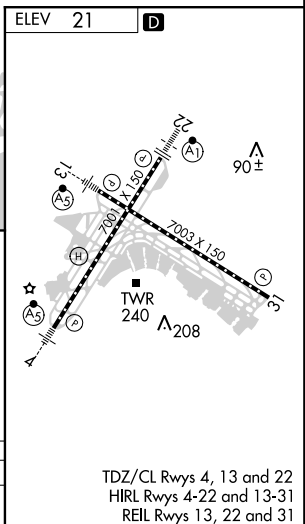

APP CRS	Rwy Idg	N/A
234°	TDZE	N/A
	Apt Elev	21

RNAV (GPS)-B

LAGUARDIA (LGA)

		DME/DME RNP-0.3 NA. Circling NA to Rwy 4.	MISSED APPROACH: Climb to 2700 direct NOGIY and via 223° track to PROUD and hold.		
D-ATIS ARR	125.95	NEW YORK APP CON	120.8 263.0	LAGUARDIA TOWER	118.7 263.0
D-ATIS DEP	127.05			GND CON	121.7 263.0
				CLNC DEL	135.2
				CPDLC	

TDZ/CL Rwys 4, 13 and 22
HIRL Rwys 4-22 and 13-31
REIL Rwys 13, 22 and 31

NE-2, 12 OCT 2017 to 09 NOV 2017

NE-2, 12 OCT 2017 to 09 NOV 2017