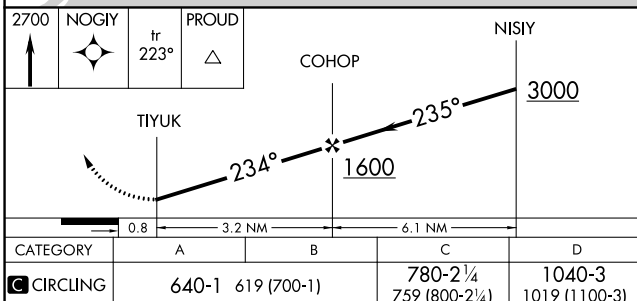

APP CRS	Rwy Idg	N/A
234°	TDZE	N/A
	Apt Elev	21

RNAV (GPS)-B

LAGUARDIA (LGA)

		DME/DME RNP-0.3 NA. Circling NA to Rwy 4.	MISSED APPROACH: Climb to 2700 direct NOGIY and via 223° track to PROUD and hold.		
D-ATIS ARR	125.95	NEW YORK APP CON	120.8 263.0	LAGUARDIA TOWER	118.7 263.0
D-ATIS DEP	127.05			GND CON	121.7 263.0
				CLNC DEL	135.2
				CPDLC	

TDZ/CL Rwys 4, 13 and 22
HIRL Rwys 4-22 and 13-31
REIL Rwys 13, 22 and 31

NE-2, 12 OCT 2017 to 09 NOV 2017

NE-2, 12 OCT 2017 to 09 NOV 2017