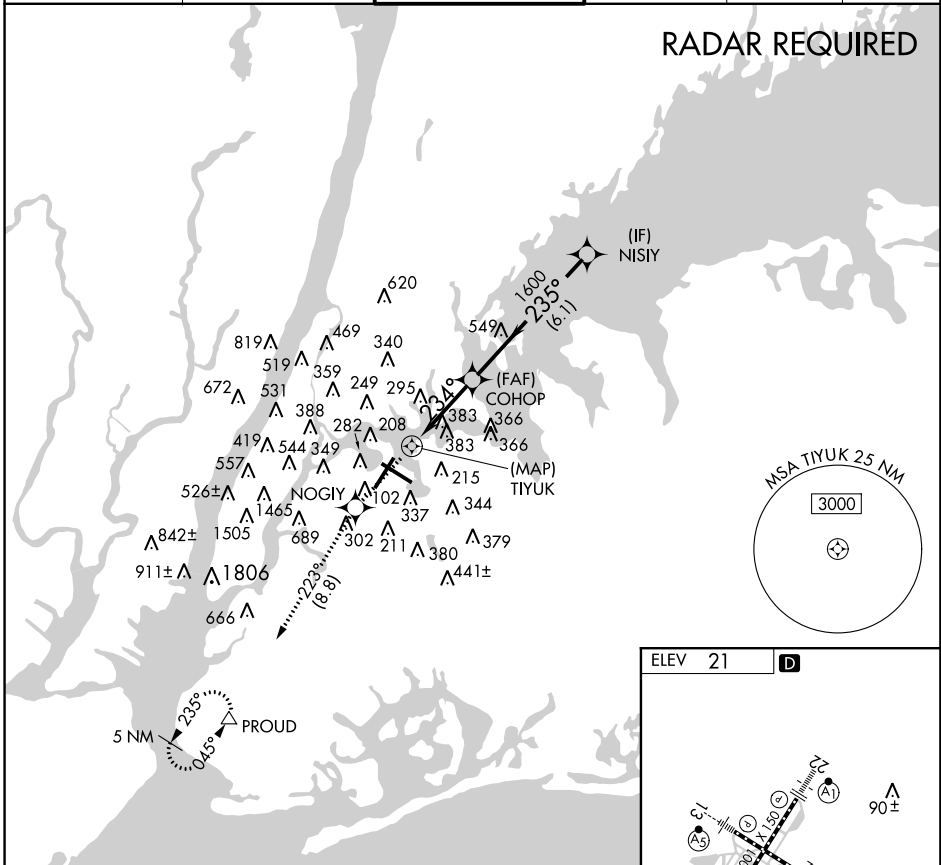

APP CRS	Rwy Idg	N/A
234°	TDZE	N/A
	Apt Elev	21

RNAV (GPS)-B

LAGUARDIA (LGA)

		DME/DME RNP-0.3 NA. Circling NA to Rwy 4.	MISSED APPROACH: Climb to 2700 direct NOGIY and via 223° track to PROUD and hold.		
D-ATIS ARR	125.95	NEW YORK APP CON	120.8 263.0	LAGUARDIA TOWER	118.7 263.0
D-ATIS DEP	127.05			GND CON	121.7 263.0
				CLNC DEL	135.2
				CPDLC	

TDZ/CL Rwys 4, 13 and 22
HIRL Rwys 4-22 and 13-31
REIL Rwys 13, 22 and 31

NE-2, 12 OCT 2017 to 09 NOV 2017

NE-2, 12 OCT 2017 to 09 NOV 2017