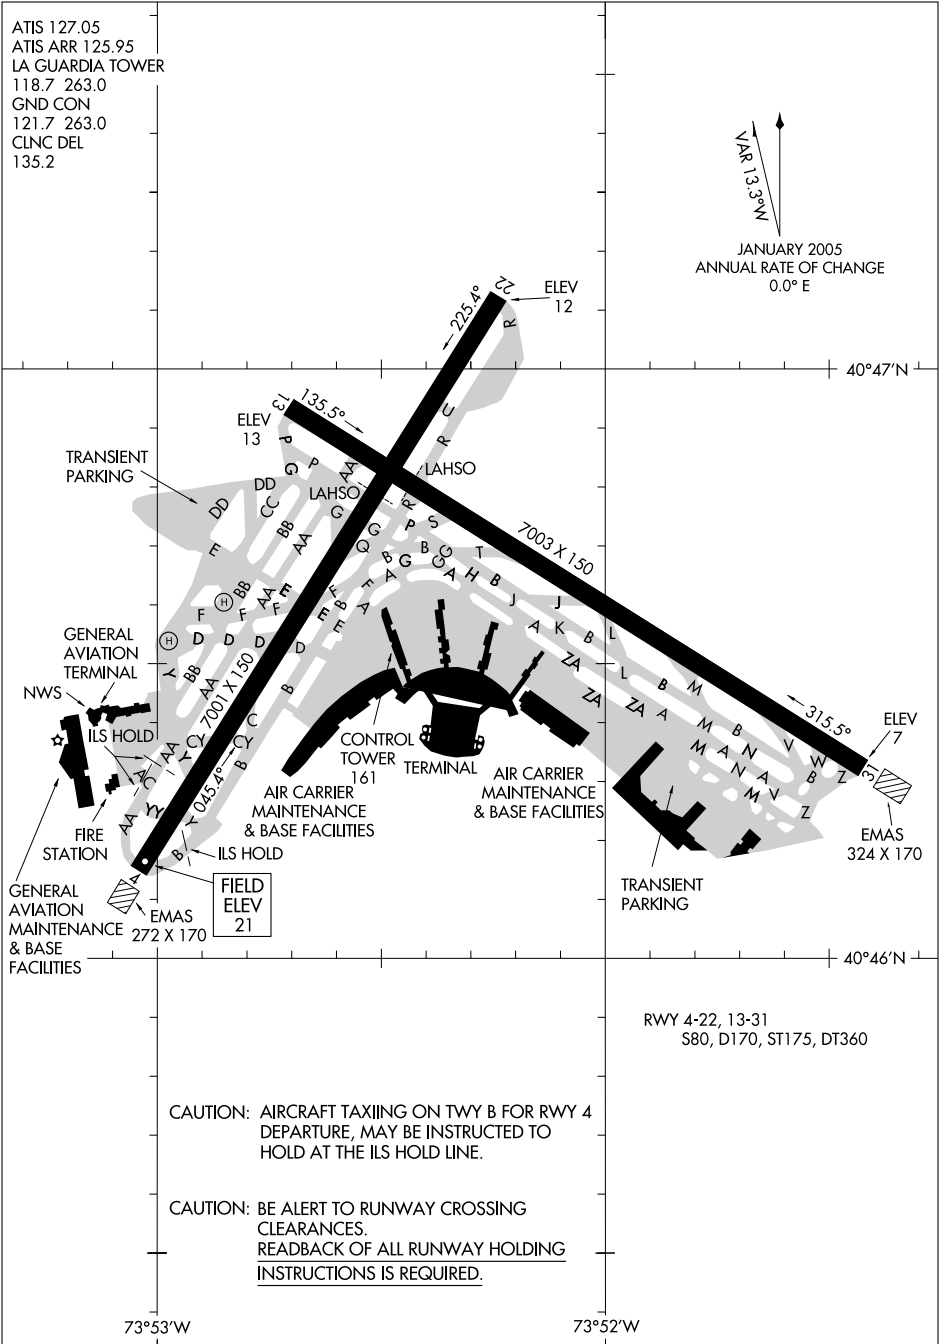

AIRPORT DIAGRAM

AL-289 (FAA)

NEW YORK/LA GUARDIA (LGA)
NEW YORK, NEW YORK

ATIS 127.05
 ATIS ARR 125.95
 LA GUARDIA TOWER
 118.7 263.0
 GND CON
 121.7 263.0
 CLNC DEL
 135.2

NE-2, 22 OCT 2009 to 19 NOV 2009

NE-2, 22 OCT 2009 to 19 NOV 2009

AIRPORT DIAGRAM

NEW YORK, NEW YORK
NEW YORK/LA GUARDIA (LGA)