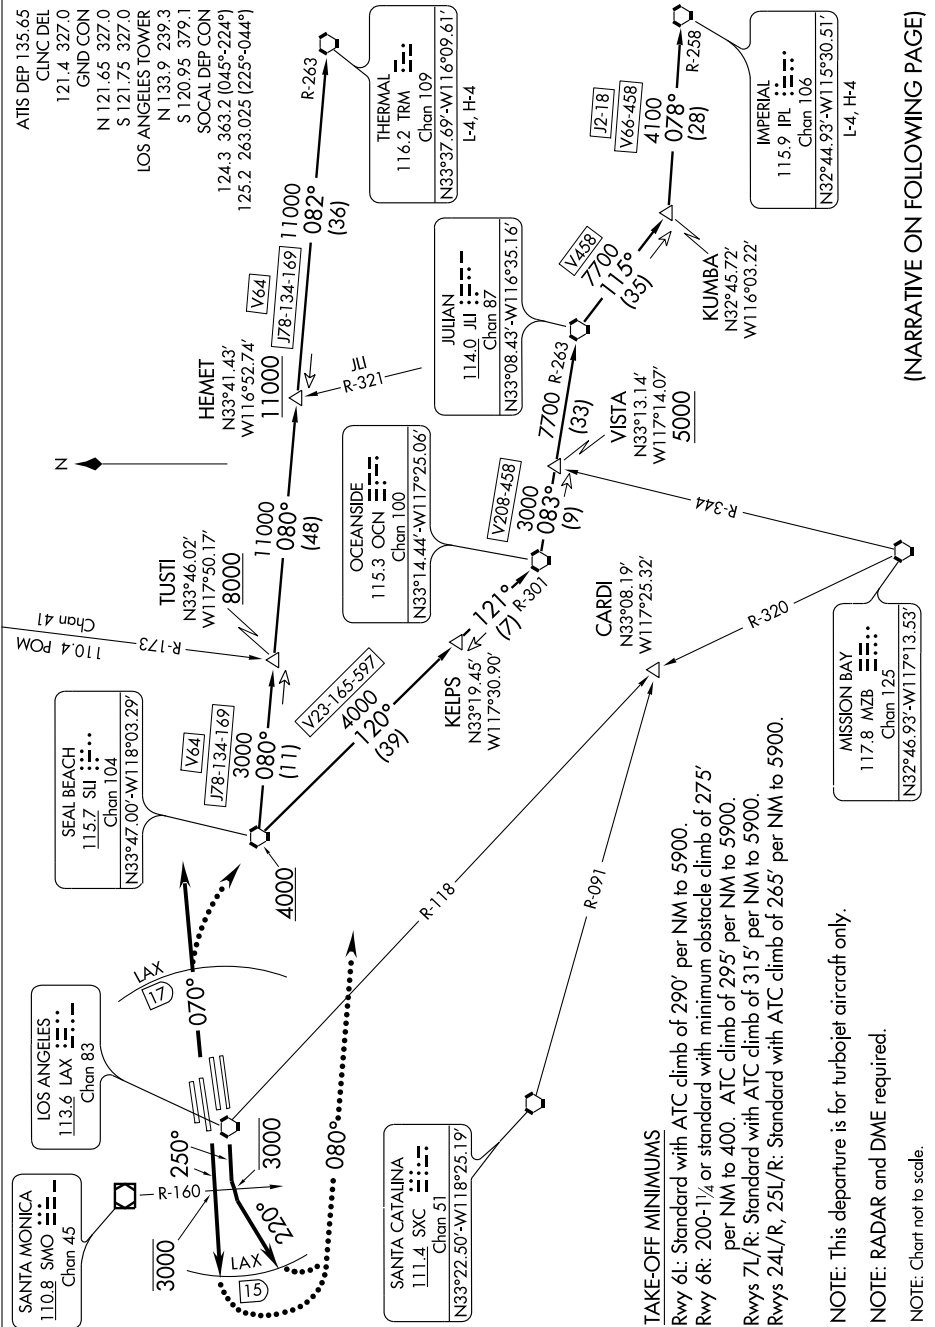

LAXX SIX DEPARTURE

SL-237 (FAA)

LOS ANGELES INTL (LAX)
LOS ANGELES, CALIFORNIA

SW-3, 19 NOV 2009 to 17 DEC 2009

(NARRATIVE ON FOLLOWING PAGE)

SW-3, 19 NOV 2009 to 17 DEC 2009