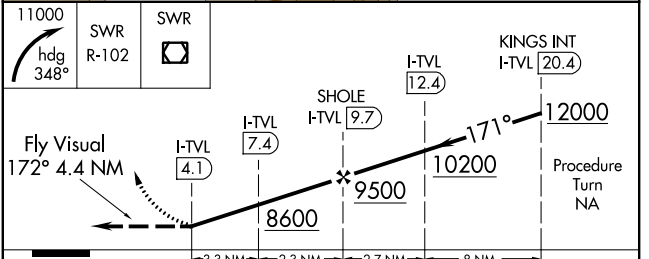

LOC/DME I-TVL 108.9 Chan 26	APP CRS 171°	Rwy Idg TDZE Apt Elev	7017 6254 6264

LDA/DME-1 RWY 18

LAKE TAHOE (TVL)

NA -27°C	Circling not authorized at night.	MALS F 	MISSED APPROACH: Climbing right turn to 11000 via heading 348° and SWR R-102 to SWR VOR/DME and hold.

ASOS 124.725	OAKLAND CENTER 127.95 316.1	CLNC DEL 134.3	CTAF 122.85

CATEGORY	A	B	C	D
S-18	7280-5 1026 (1100-5)			8540-5 2286 (2300-5)
CIRCLING	7420-5 1156 (1200-5)	7520-5 1256 (1300-5)	7540-5 1276 (1300-5)	8540-5 2276 (2300-5)

SW-2, 12 OCT 2017 to 09 NOV 2017

SW-2, 12 OCT 2017 to 09 NOV 2017