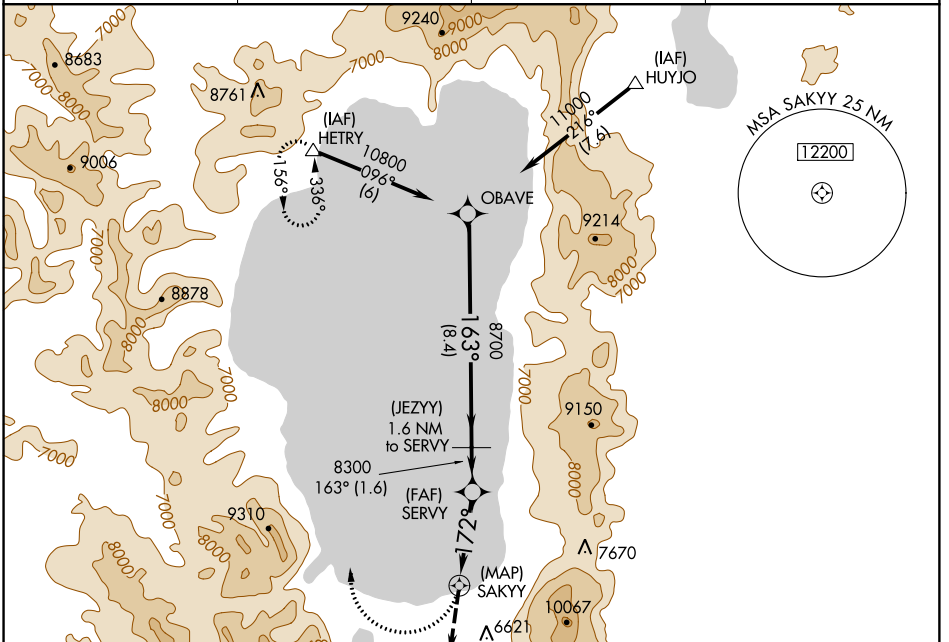

APP CRS 172°	Rwy Idg 7017
	TDZE 6254
	Apt Elev 6264

GPS RWY 18

LAKE TAHOE (TVL)

NA -27°C	Circling not authorized at night.		MISSED APPROACH: Climbing right turn to 12000 direct HETRY WP and hold.
-------------	-----------------------------------	--	---

ASOS 124.725	OAKLAND CENTER 127.95 316.1	CLNC DEL 134.3	CTAF 122.85
------------------------	---------------------------------------	--------------------------	-----------------------

SW-2: 12 OCT 2017 to 09 NOV 2017

SW-2: 12 OCT 2017 to 09 NOV 2017

LOC/DME I-TVL 108.9 Chan 26	APP CRS 171°	Rwy Idg TDZE Apt Elev	7017 6254 6264
--	------------------------	-----------------------------	---

LDA/DME-1 RWY 18

LAKE TAHOE (TVL)

NA -27°C	Circling not authorized at night.	MALS F 	MISSED APPROACH: Climbing right turn to 11000 via heading 348° and SWR R-102 to SWR VOR/DME and hold.
-------------	-----------------------------------	------------	---