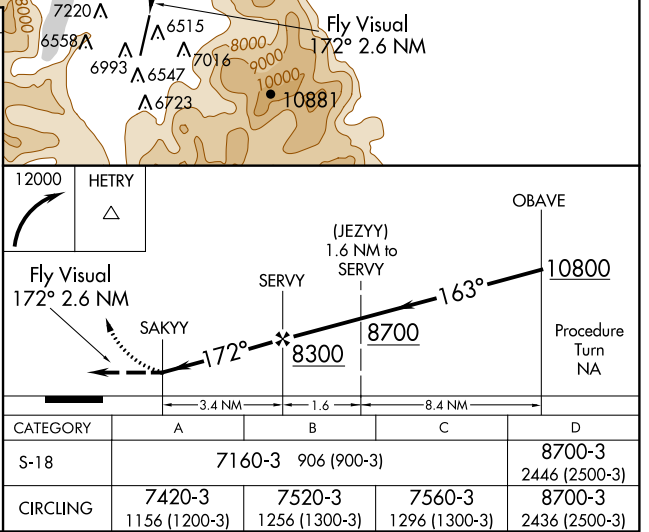

APP CRS 172°	Rwy Idg 7017
	TDZE 6254
	Apt Elev 6264

GPS RWY 18

LAKE TAHOE (TVL)

NA -27°C	Circling not authorized at night.		MISSED APPROACH: Climbing right turn to 12000 direct HETRY WP and hold.

ASOS 124.725	OAKLAND CENTER 127.95 316.1	CLNC DEL 134.3	CTAF 122.85

SW-2: 12 OCT 2017 to 09 NOV 2017

SW-2: 12 OCT 2017 to 09 NOV 2017