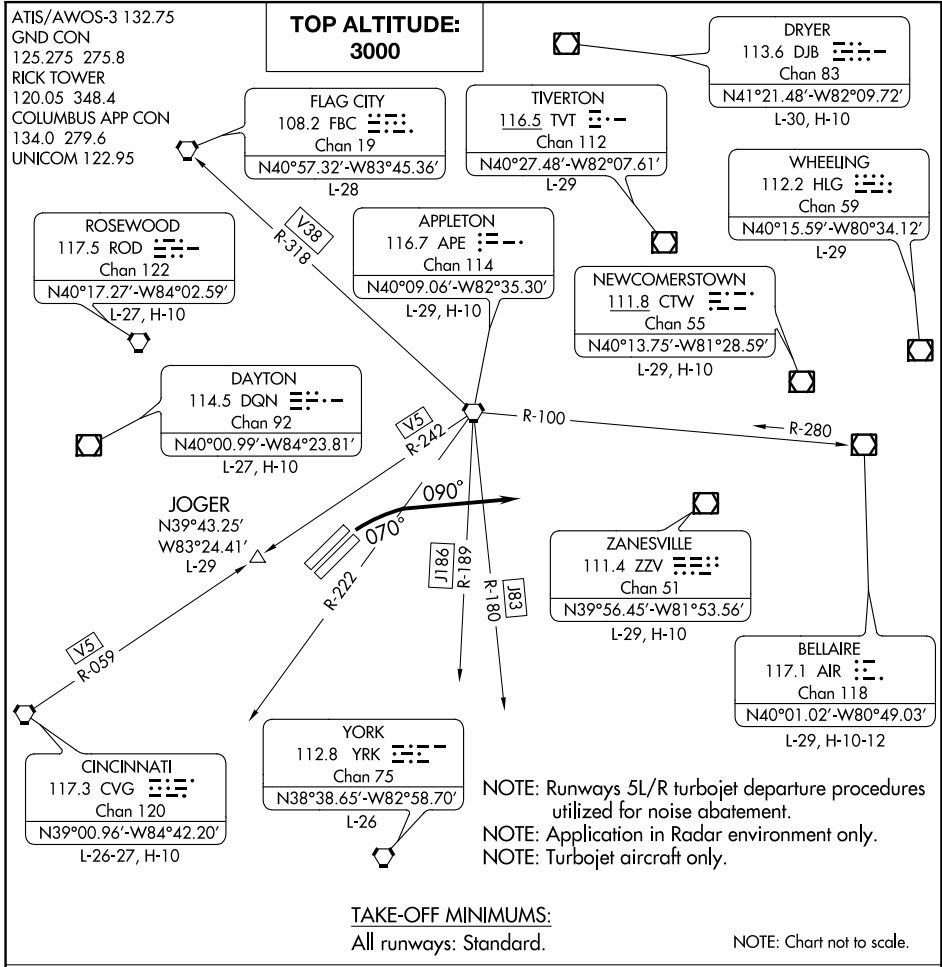

LOCKBOURNE FOUR DEPARTURE

COLUMBUS, OHIO

EC-2. 17 AUG 2017 to 14 SEP 2017

EC-2. 17 AUG 2017 to 14 SEP 2017

DEPARTURE ROUTE DESCRIPTION

TAKE-OFF RUNWAYS 5L or 5R: Climbing right turn to 3000 via heading 070° until crossing APE R-222, then right turn heading 090°. Expect vectors to assigned route and clearance to filed altitude 10 minutes after departure.