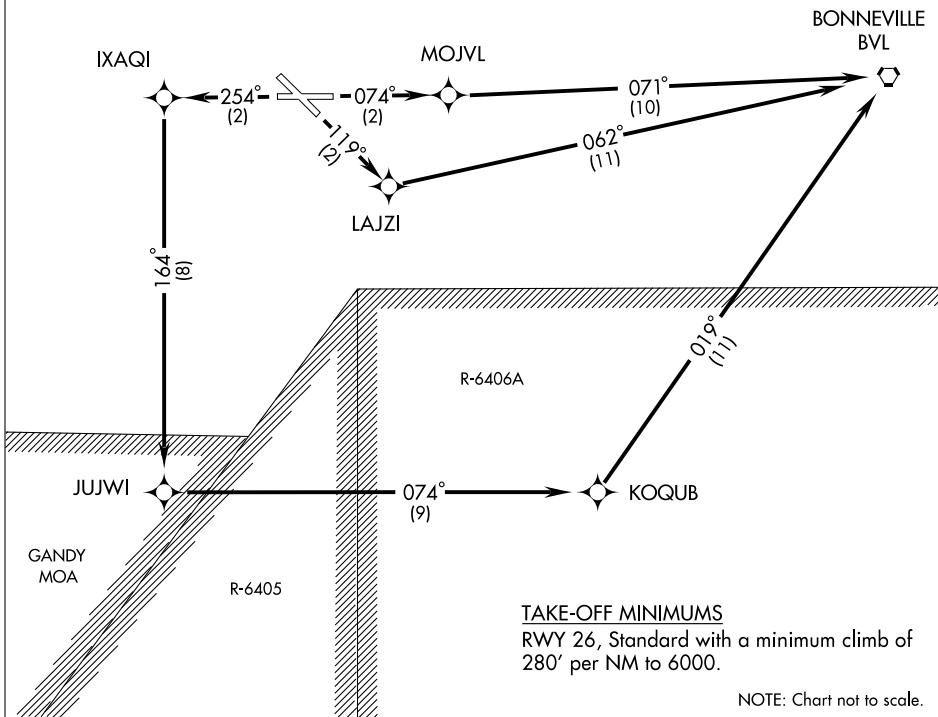

BONNEVILLE ONE DEPARTURE (RNAV)

CEDAR CITY RADIO
122.1R
UNICOM 122.8 (CTAF)
AWOS-3 135.075

NOTE: 1. GPS required.
2. RNAV 1.

SW-4, 31 MAY 2012 to 28 JUN 2012

SW-4, 31 MAY 2012 to 28 JUN 2012

DEPARTURE ROUTE DESCRIPTION

TAKE-OFF RUNWAY 8: Climb to 9000 via course 074° to MOJVL WP, then via course 071° to BVL VORTAC.

TAKE-OFF RUNWAY 12: Climb to 9000 via course 119° to LAJZI WP, then via course 062° to BVL VORTAC.

TAKE-OFF RUNWAY 26: Climb to 9000 via course 254° to IXAQI WP, then via course 164° to JUJWI WP, then via course 074° to KOQUB WP, then via course 019° to BVL VORTAC.

TAKE-OFF RUNWAY 30: Not authorized.