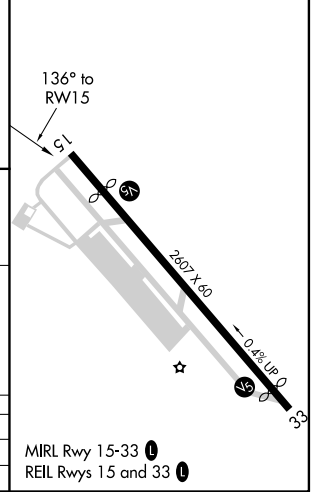

CATEGORY	A	B	C	D
LNAV MDA	720-1	673 (700-1)		NA
CIRCLING	760-1	712 (800-1)		NA