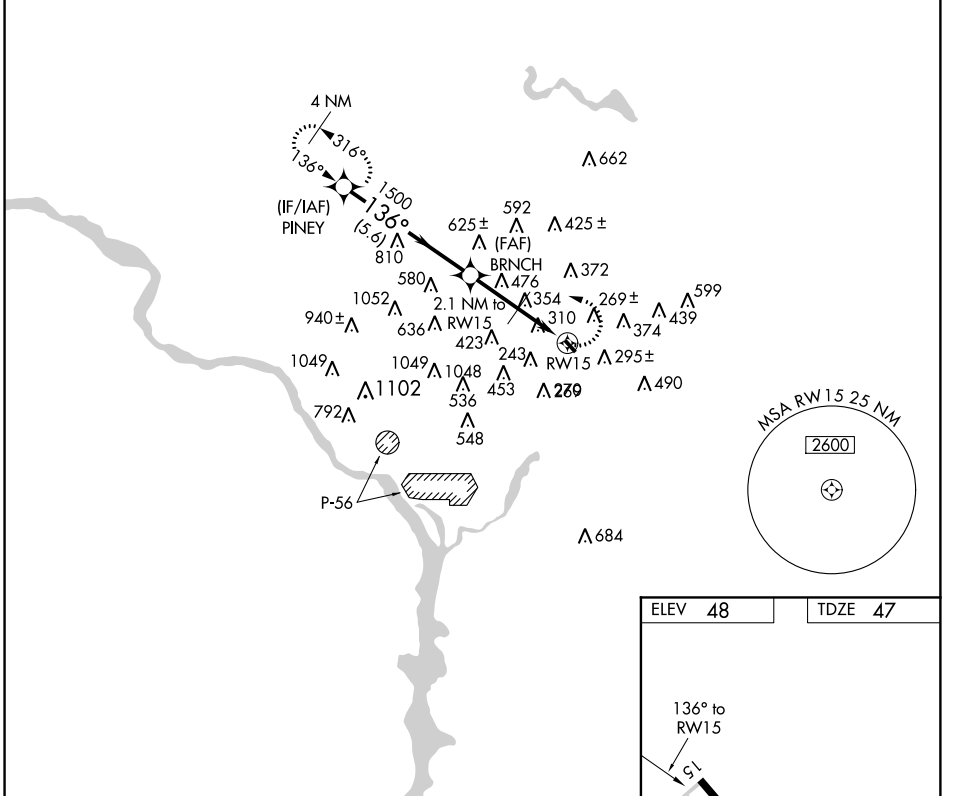

# RNAV (GPS) RWY 15

COLLEGE PARK (CGS)

**⚠** When local altimeter setting not received, use Ronald Reagan Washington National altimeter setting. DME/DME RNP-0.3 NA.

**⚠** MISSED APPROACH: Climbing left turn to 2100 direct PINEY WP and hold.

AWOS-3 <b>121.225</b>	POTOMAC APP CON <b>125.65 348.725</b>	UNICOM <b>122.975 (CTAF) 0</b>
--------------------------	--	-----------------------------------

## RADAR REQUIRED

NE-3, 17 AUG 2017 to 14 SEP 2017

NE-3, 17 AUG 2017 to 14 SEP 2017