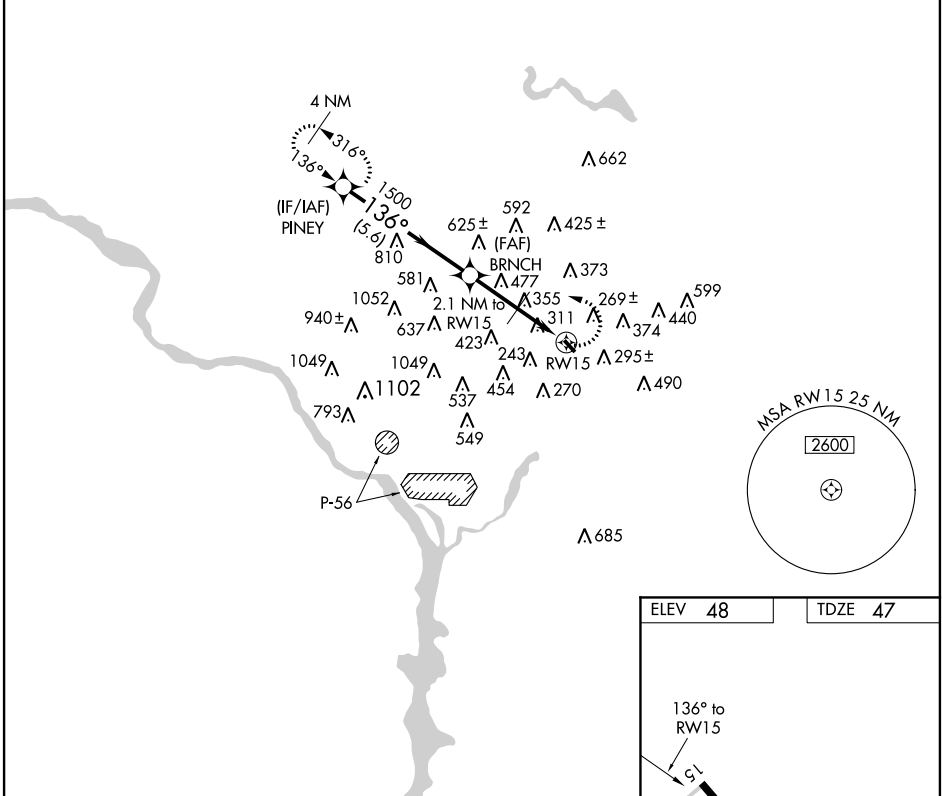

RNAV (GPS) RWY 15

COLLEGE PARK (CGS)

APP CRS 136°	Rwy Idg TDZE Apt Elev	2191 47 48
------------------------	-----------------------------	---------------------------------------

▼ When local altimeter setting not received, use Ronald Reagan Washington National altimeter setting.
▲ DME/DME RNP-0.3 NA.

MISSED APPROACH: Climbing left turn to 2100 direct PINEY WP and hold.

AWOS-3
121.225

POTOMAC APP CON
119.85 319.1

UNICOM
122.975 (CTAF) 0

RADAR REQUIRED

NE-3, 08 JAN 2015 to 05 FEB 2015

NE-3, 08 JAN 2015 to 05 FEB 2015

ELEV 48	TDZE 47
---------	---------

CATEGORY	A	B	C	D
LNAV MDA	720-1	673 (700-1)		NA
CIRCLING	760-1	712 (800-1)		NA