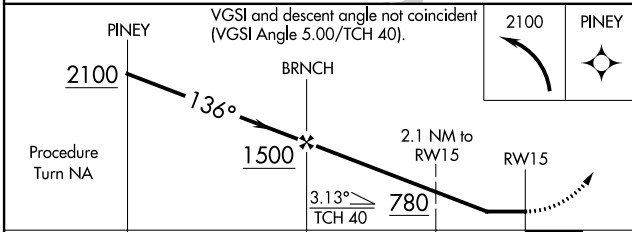

CATEGORY	A	B	C	D
LNAV MDA	720-1	673 (700-1)		NA
CIRCLING	760-1	712 (800-1)		NA