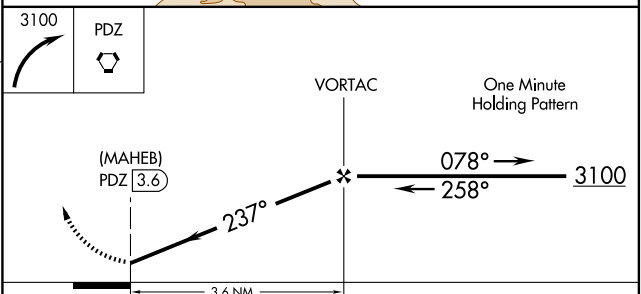

MISSED APPROACH: Climbing right turn to 3100 direct PDZ VORTAC and hold, continue climb in hold to 3100.

ASOS 132.175	SOCAL APP CON 135.4 377.125	UNICOM 122.7 (CTAF) 0
------------------------	---------------------------------------	--

SW-3, 31 MAY 2012 to 28 JUN 2012

SW-3, 31 MAY 2012 to 28 JUN 2012

FAF to MAP 3.6 NM		CATEGORY	A	B	C	D
Knots	60 90 120 150 180	CIRCLING	1660-1¼ 1127 (1200-1¼)	1660-1½ 1127 (1200-1½)	NA	
Min:Sec	3:36 2:24 1:48 1:26 1:12					