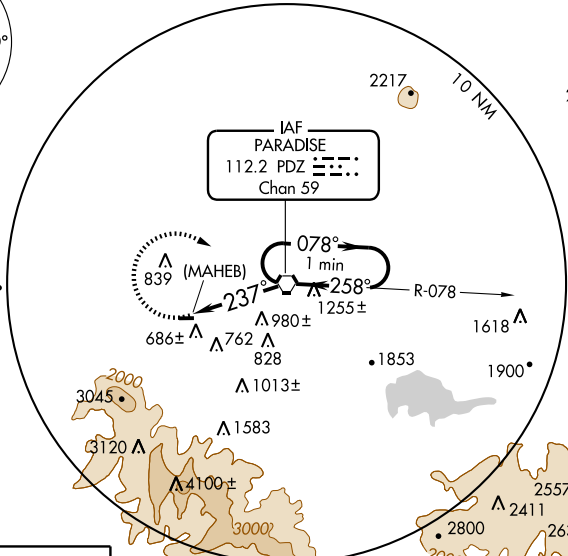

VOR or GPS-A

CORONA MUNI (AJO)

VORTAC PDZ 112.2 Chan 59	APP CRS 237°	Rwy Idg TDZE Apt Elev	N/A N/A 533
---------------------------------------	------------------------	-----------------------------	--

▽ When local altimeter setting not received, use Ontario
▲ NA Intl altimeter setting and increase all MDA 80 feet.

MISSED APPROACH: Climbing right turn to 3100 direct PDZ VORTAC and hold, continue climb in hold to 3100.

ASOS 132.175	SOCAL APP CON 135.4 377.125	UNICOM 122.7 (CTAF) 0
------------------------	---------------------------------------	--

SW-3, 31 MAY 2012 to 28 JUN 2012

SW-3, 31 MAY 2012 to 28 JUN 2012

FAF to MAP 3.6 NM		CATEGORY	A	B	C	D
Knots	60 90 120 150 180	CIRCLING	1660-1¼ 1127 (1200-1¼)	1660-1½ 1127 (1200-1½)	NA	
Min:Sec	3:36 2:24 1:48 1:26 1:12					