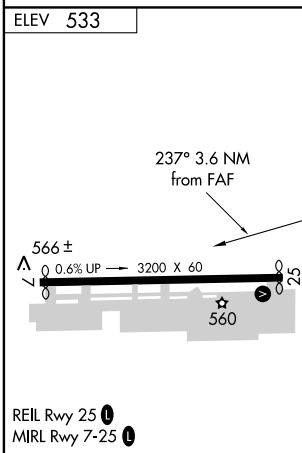

VOR or GPS-A

CORONA MUNI (AJO)

VORTAC PDZ 112.2 Chan 59	APP CRS 237°	Rwy Idg TDZE Apt Elev	N/A N/A 533
---------------------------------------	------------------------	-----------------------------	--

▽ When local altimeter setting not received, use Ontario
▲ NA Intl altimeter setting and increase all MDA 80 feet.

MISSED APPROACH: Climbing right turn to 3100 direct PDZ VORTAC and hold, continue climb in hold to 3100.

ASOS 132.175	SOCAL APP CON 135.4 377.125	UNICOM 122.7 (CTAF) 0
------------------------	---------------------------------------	--

SW-3, 31 MAY 2012 to 28 JUN 2012

SW-3, 31 MAY 2012 to 28 JUN 2012

FAF to MAP 3.6 NM		CATEGORY	A	B	C	D
Knots	60 90 120 150 180	CIRCLING	1660-1¼ 1127 (1200-1¼)	1660-1½ 1127 (1200-1½)	NA	
Min:Sec	3:36 2:24 1:48 1:26 1:12					