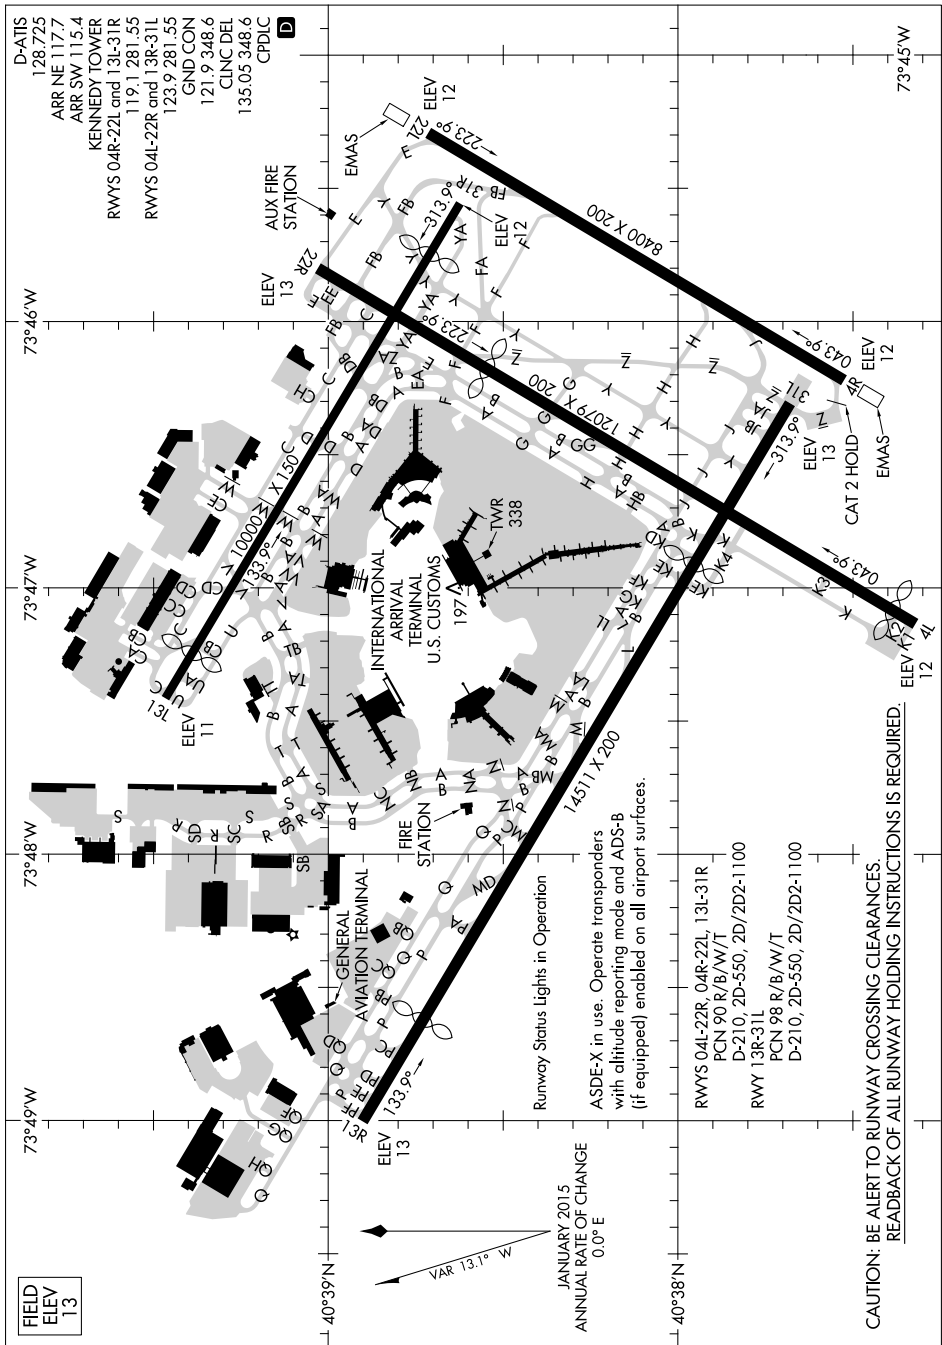

AIRPORT DIAGRAM

JOHN F. KENNEDY INTL (JFK)
NEW YORK, NEW YORK

AL-610 (FAA)

NE-2, 12 OCT 2017 to 09 NOV 2017

NE-2, 12 OCT 2017 to 09 NOV 2017

AIRPORT DIAGRAM

NEW YORK, NEW YORK
JOHN F. KENNEDY INTL (JFK)