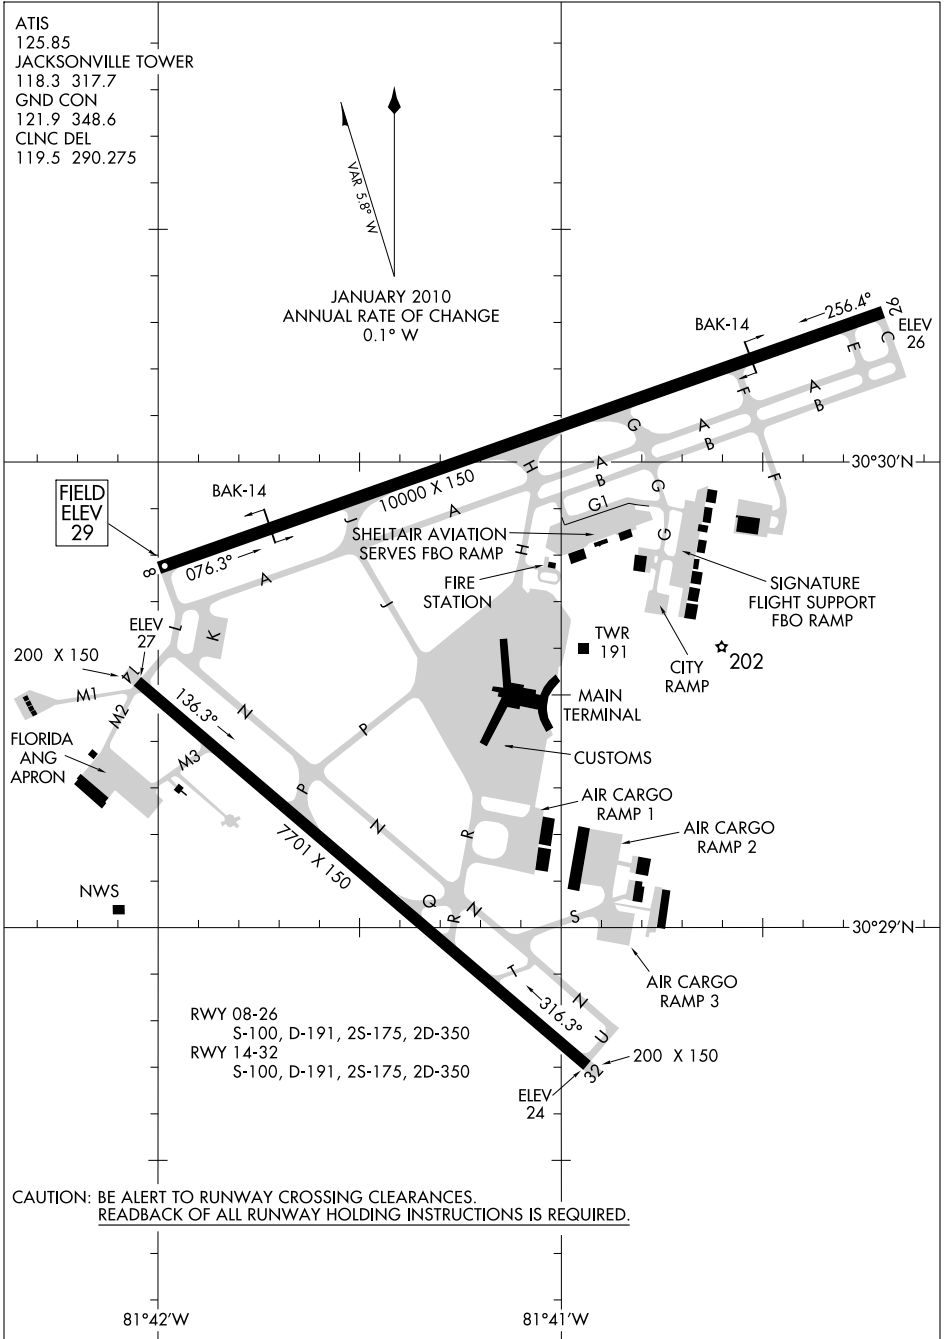

11349

AIRPORT DIAGRAM

AL-5570 (FAA)

JACKSONVILLE INTL (JAX)
JACKSONVILLE, FLORIDA

ATIS 125.85
 JACKSONVILLE TOWER 118.3 317.7
 GND CON 121.9 348.6
 CLNC DEL 119.5 290.275

 JANUARY 2010
 ANNUAL RATE OF CHANGE
 0.1° W

SE-3, 12 JAN 2012 to 09 FEB 2012

SE-3, 12 JAN 2012 to 09 FEB 2012

CAUTION: BE ALERT TO RUNWAY CROSSING CLEARANCES.
 READBACK OF ALL RUNWAY HOLDING INSTRUCTIONS IS REQUIRED.

AIRPORT DIAGRAM

11349

JACKSONVILLE, FLORIDA
JACKSONVILLE INTL (JAX)