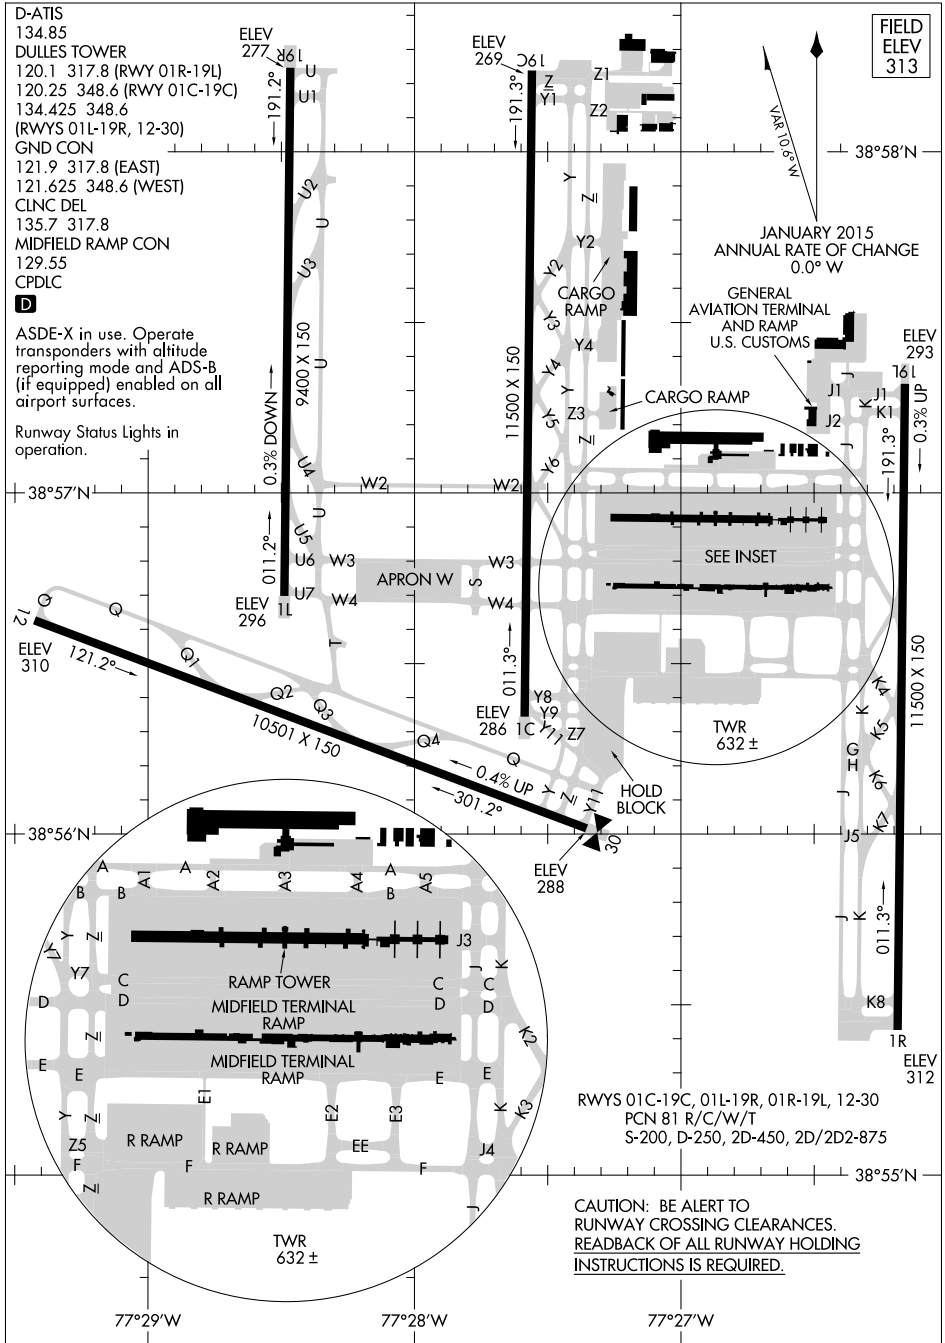

17117

AIRPORT DIAGRAM

AL-5100 (FAA)

WASHINGTON DULLES INTL (IAD)

WASHINGTON, DC

NE-3, 12 OCT 2017 to 09 NOV 2017

NE-3, 12 OCT 2017 to 09 NOV 2017

AIRPORT DIAGRAM