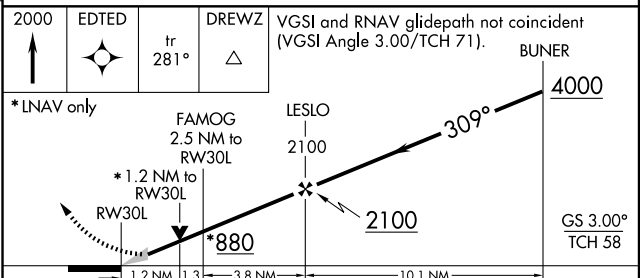

CATEGORY	A	B	C	D
LPV DA		242/40	200 (200-¾)	
LNAV/VNAV DA		322/45	280 (300-⅞)	
LNAV MDA	500/55	458 (500-1¼)	500-1⅜	458 (500-1⅜)
CIRCLING	500-1	454 (500-1)	520-1½ 474 (500-1½)	600-2 554 (600-2)

SC-5, 31 MAY 2012 to 28 JUN 2012

SC-5, 31 MAY 2012 to 28 JUN 2012