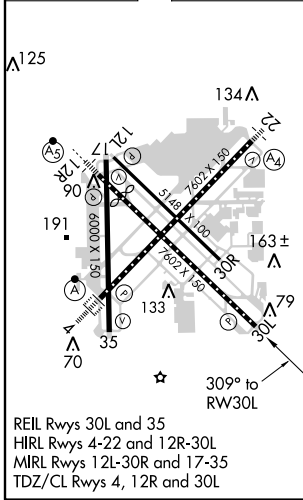

WAAS CH 77510 W30A	APP CRS 309°	Rwy Idg 7602 THRE 42 Apt Elev 46
--	------------------------	---

RNAV (GPS) RWY 30L

HOUSTON/ WILLIAM P. HOBBY (HOU)

▼ For uncompensated Baro-VNAV systems, LNAV/VNAV NA below -1.5°C (5°F) or above 43°C (109°F). DME/DME RNP-0.3 NA.

MISSED APPROACH: Climb to 2000 direct EDTD and on track 281° to DREWZ and hold.

ATIS 124.6	HOUSTON APP CON 120.05 379.1 EAST 124.35 316.15 WEST	HOBBY TOWER 118.7 256.9	GND CON 121.9	CLNC DEL 125.45
----------------------	--	-----------------------------------	-------------------------	---------------------------

ELEV 46	D	THRE 42
---------	----------	---------

CATEGORY	A	B	C	D
LPV DA		242/40	200 (200-¾)	
LNAV/VNAV DA		322/45	280 (300-⅞)	
LNAV MDA	500/55	458 (500-1¼)	500-1⅜	458 (500-1⅜)
CIRCLING	500-1	454 (500-1)	520-1½ 474 (500-1½)	600-2 554 (600-2)