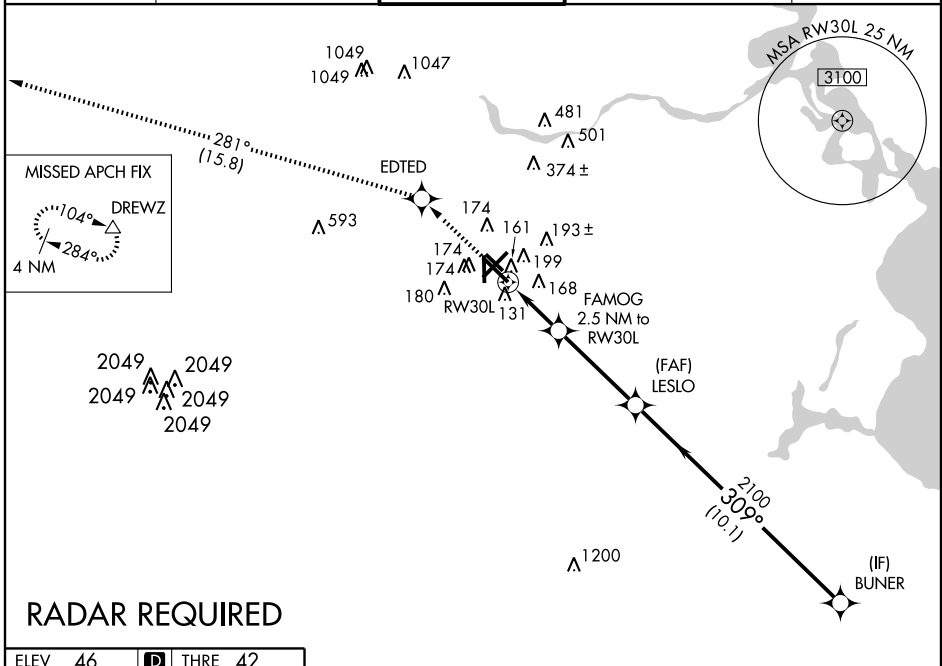

WAAS CH 77510 W30A	APP CRS 309°	Rwy Idg 7602 THRE 42 Apt Elev 46
--	------------------------	---

RNAV (GPS) RWY 30L

HOUSTON/ WILLIAM P. HOBBY (HOU)

▼ For uncompensated Baro-VNAV systems, LNAV/VNAV NA below -1.5°C (5°F) or above 43°C (109°F). DME/DME RNP-0.3 NA.

MISSED APPROACH: Climb to 2000 direct EDTD and on track 281° to DREWZ and hold.

ATIS 124.6	HOUSTON APP CON 120.05 379.1 EAST 124.35 316.15 WEST	HOBBY TOWER 118.7 256.9	GND CON 121.9	CLNC DEL 125.45
----------------------	--	-----------------------------------	-------------------------	---------------------------

ELEV 46	D	THRE 42
---------	----------	---------

CATEGORY	A	B	C	D
LPV DA		242/40	200 (200-¾)	
LNAV/VNAV DA		322/45	280 (300-⅞)	
LNAV MDA	500/55	458 (500-1¼)	500-1⅜	458 (500-1⅜)
CIRCLING	500-1	454 (500-1)	520-1½ 474 (500-1½)	600-2 554 (600-2)

SC-5, 31 MAY 2012 to 28 JUN 2012

SC-5, 31 MAY 2012 to 28 JUN 2012