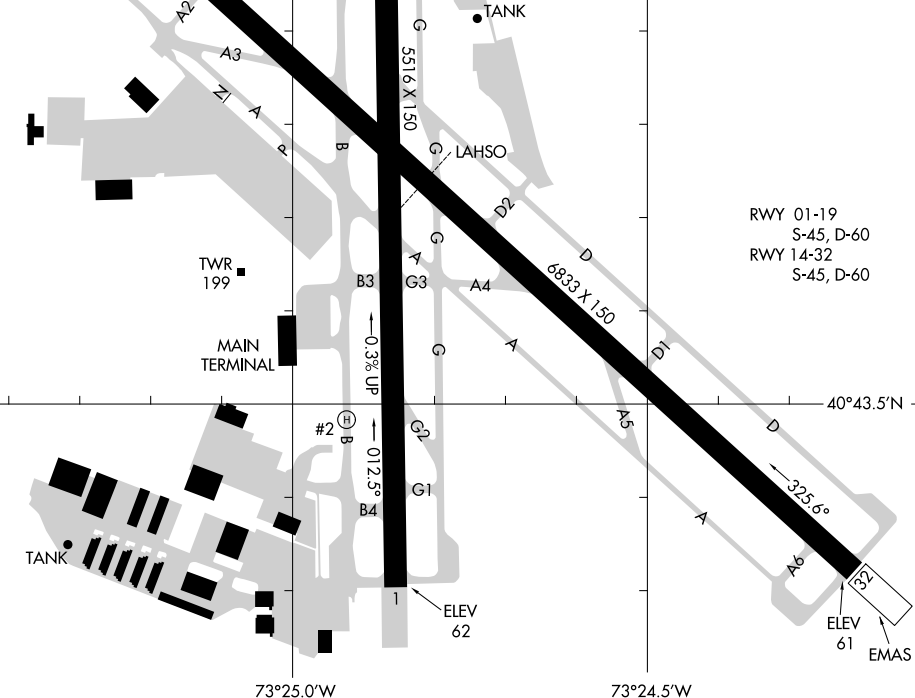

AIRPORT DIAGRAM

AL-704 (FAA)

REPUBLIC (FRG)
FARMINGDALE, NEW YORK

ATIS
 126.65
 REPUBLIC TOWER*
 118.8 279.65
 GND CON
 121.6 269.6
 CLNC DEL
 128.25
D

40°44.5'N

FIELD ELEV 80

EMAS
ELEV 78
145.5°

40°44.0'N

NE-2, 22 JUN 2017 to 20 JUL 2017

NE-2, 22 JUN 2017 to 20 JUL 2017

RWY 01-19
 S-45, D-60
 RWY 14-32
 S-45, D-60

40°43.5'N

73°25.0'W

73°24.5'W

CAUTION: BE ALERT TO RUNWAY CROSSING CLEARANCES.
 READBACK OF ALL RUNWAY HOLDING INSTRUCTIONS IS REQUIRED.

AIRPORT DIAGRAM

FARMINGDALE, NEW YORK
REPUBLIC (FRG)