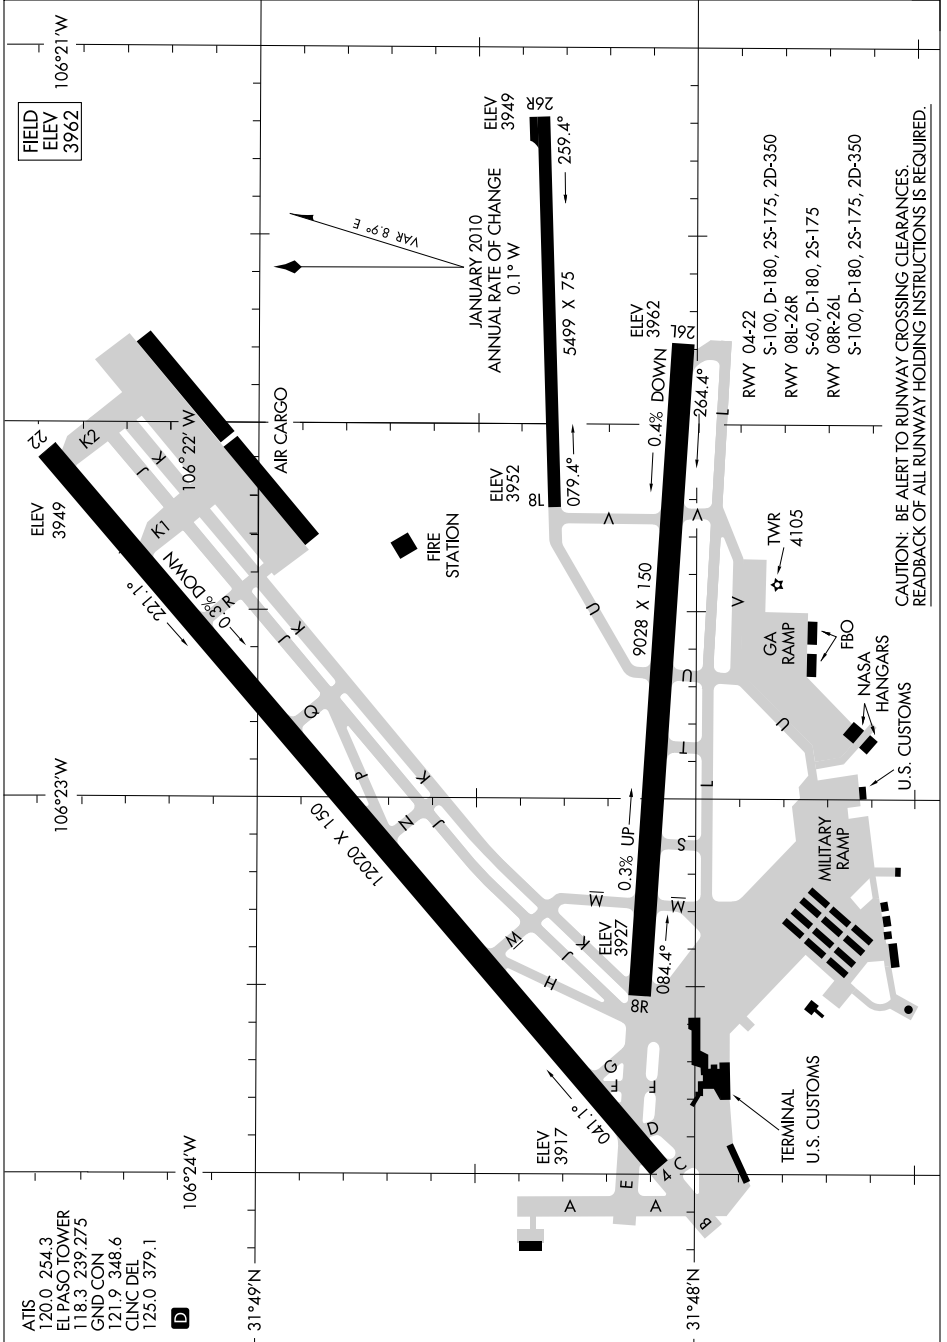

# AIRPORT DIAGRAM

AL-134 (FAA)

EL PASO INTL (ELP)  
EL PASO, TEXAS

SC-3, 31 MAY 2012 to 28 JUN 2012

CAUTION: BE ALERT TO RUNWAY CROSSING CLEARANCES.  
READBACK OF ALL RUNWAY HOLDING INSTRUCTIONS IS REQUIRED.

SC-3, 31 MAY 2012 to 28 JUN 2012

# AIRPORT DIAGRAM

EL PASO, TEXAS  
EL PASO INTL (ELP)